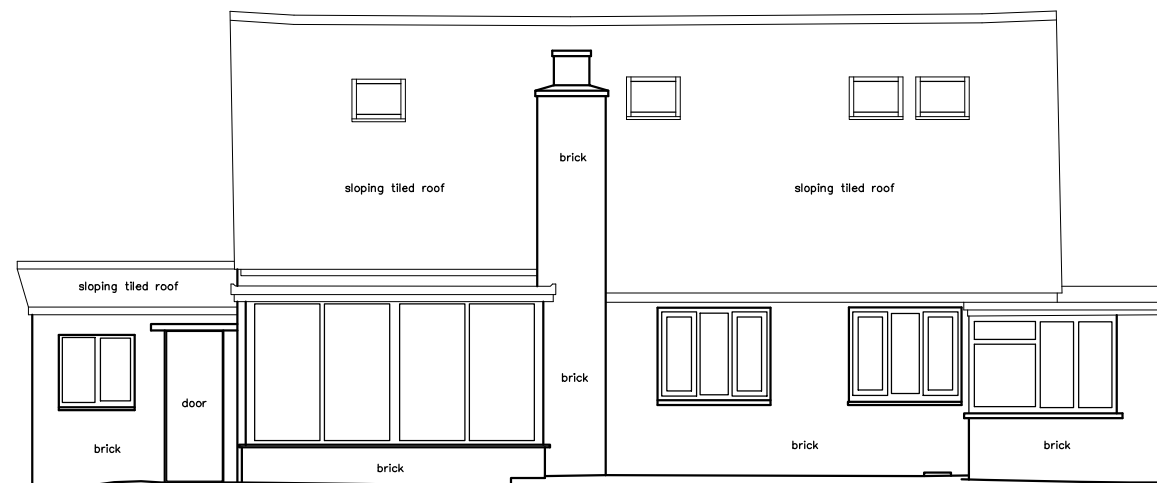

West Elevation (Front)

North Elevation

East Elevation

South Elevation

STUDIO 29
NERUDA, VIOLET WAY, RICKMANSWORTH, HERTS. WD3 4JP

Project
7 Cadogan Park, Woodstock

Client

Drawing Title
Existing Elevations

Date
08.03.2023

Scale
1:100 @ A3

Drawn by
YP

Job No. Drawing Number Rev

1.04