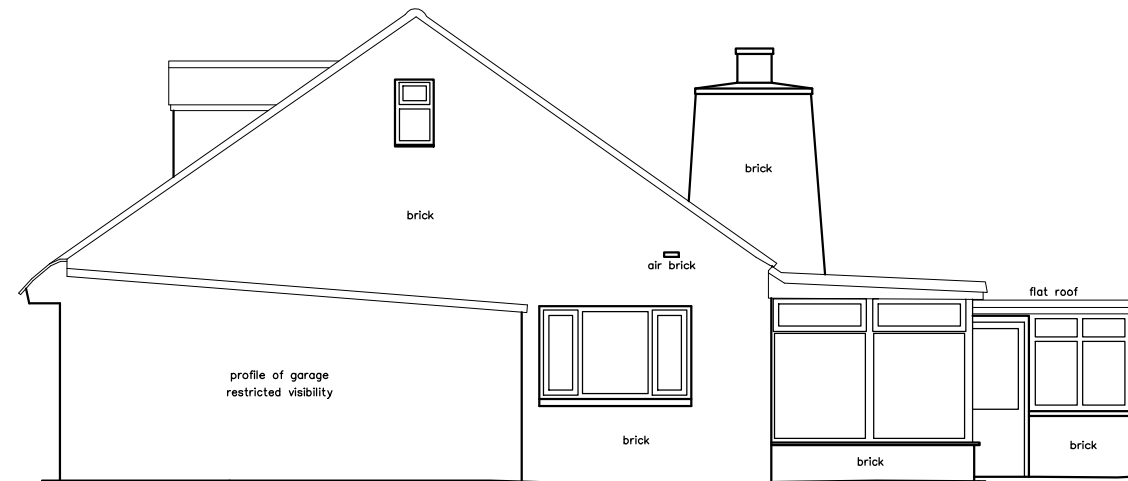

West Elevation (Front)

North Elevation

East Elevation

South Elevation

STUDIO 29
NERUDA, VIOLET WAY, RICKMANSWORTH, HERTS. WD3 4JP

Project
7 Cadogan Park, Woodstock

Client

Drawing Title
Existing Elevations

Date
08.03.2023

Scale
1:100 @ A3

Drawn by
YP

Job No. Drawing Number Rev

1.04