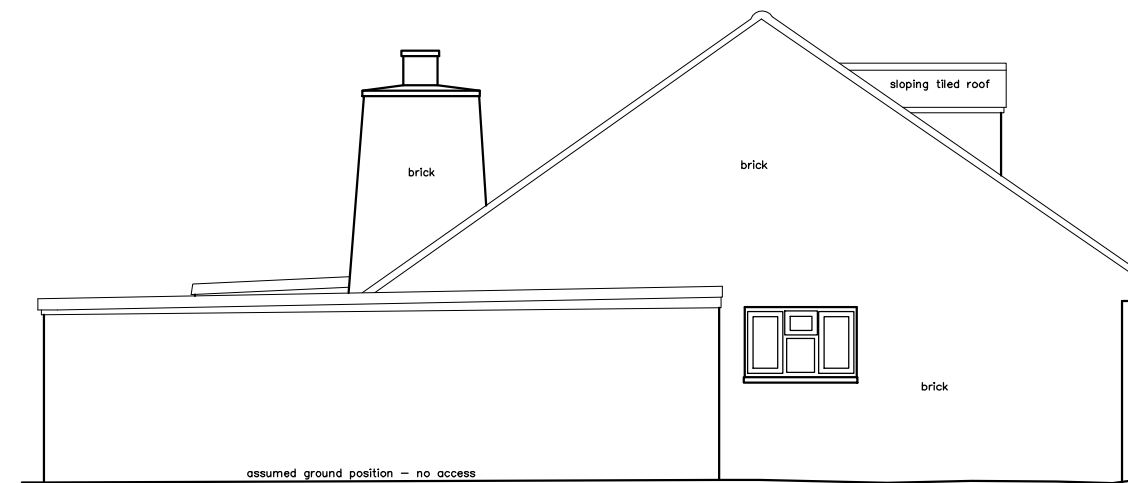

West Elevation (Front)

North Elevation

East Elevation

South Elevation

STUDIO 29
NERUDA, VIOLET WAY, RICKMANSWORTH, HERTS. WD3 4JP

Project
7 Cadogan Park, Woodstock

Client

Drawing Title
Existing Elevations

Date
08.03.2023

Scale
1:100 @ A3

Drawn by
YP

Job No. Drawing Number Rev

1.04