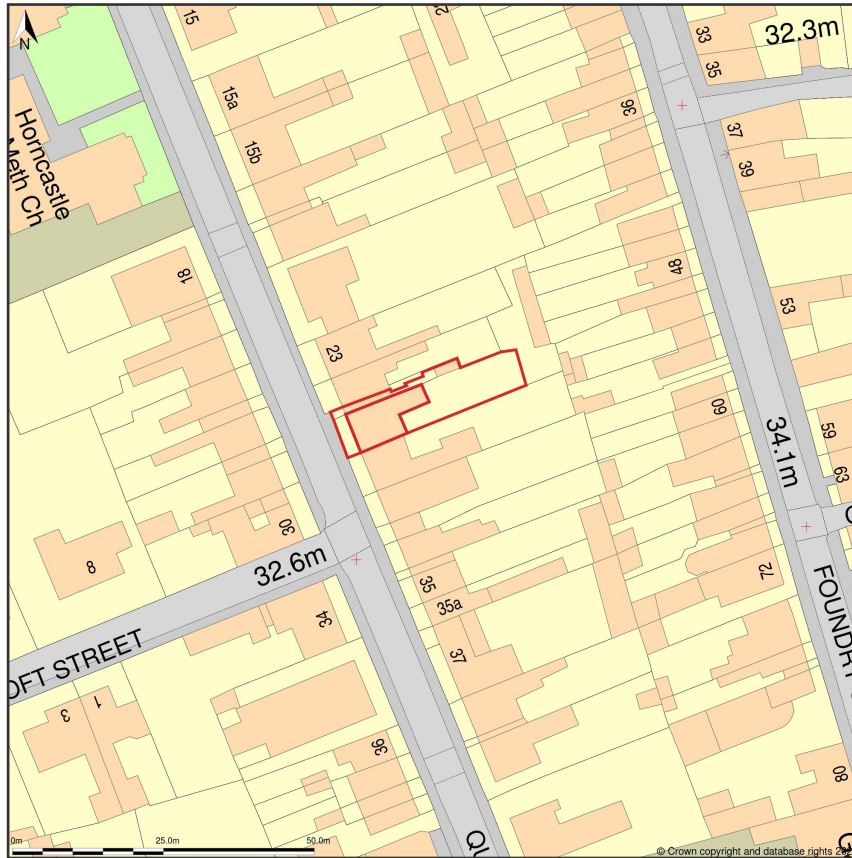

27, Queen Street, Horncastle, Lincolnshire, LN9 6BD

Location Plan shows area bounded by: 526128.49, 369323.67 526269.92, 369465.09 (at a scale of 1:1250), OSGridRef: TF26196939. The representation of a road, track or path is no evidence of a right of way. The representation of features as lines is no evidence of a property boundary.

Produced on 23rd Nov 2023 from the Ordnance Survey National Geographic Database and incorporating surveyed revision available at this date. Reproduction in whole or part is prohibited without the prior permission of Ordnance Survey. © Crown copyright 2023. Supplied by www.buyaplan.co.uk a licensed Ordnance Survey partner (100053143). Unique plan reference: #00862955-192A5C.