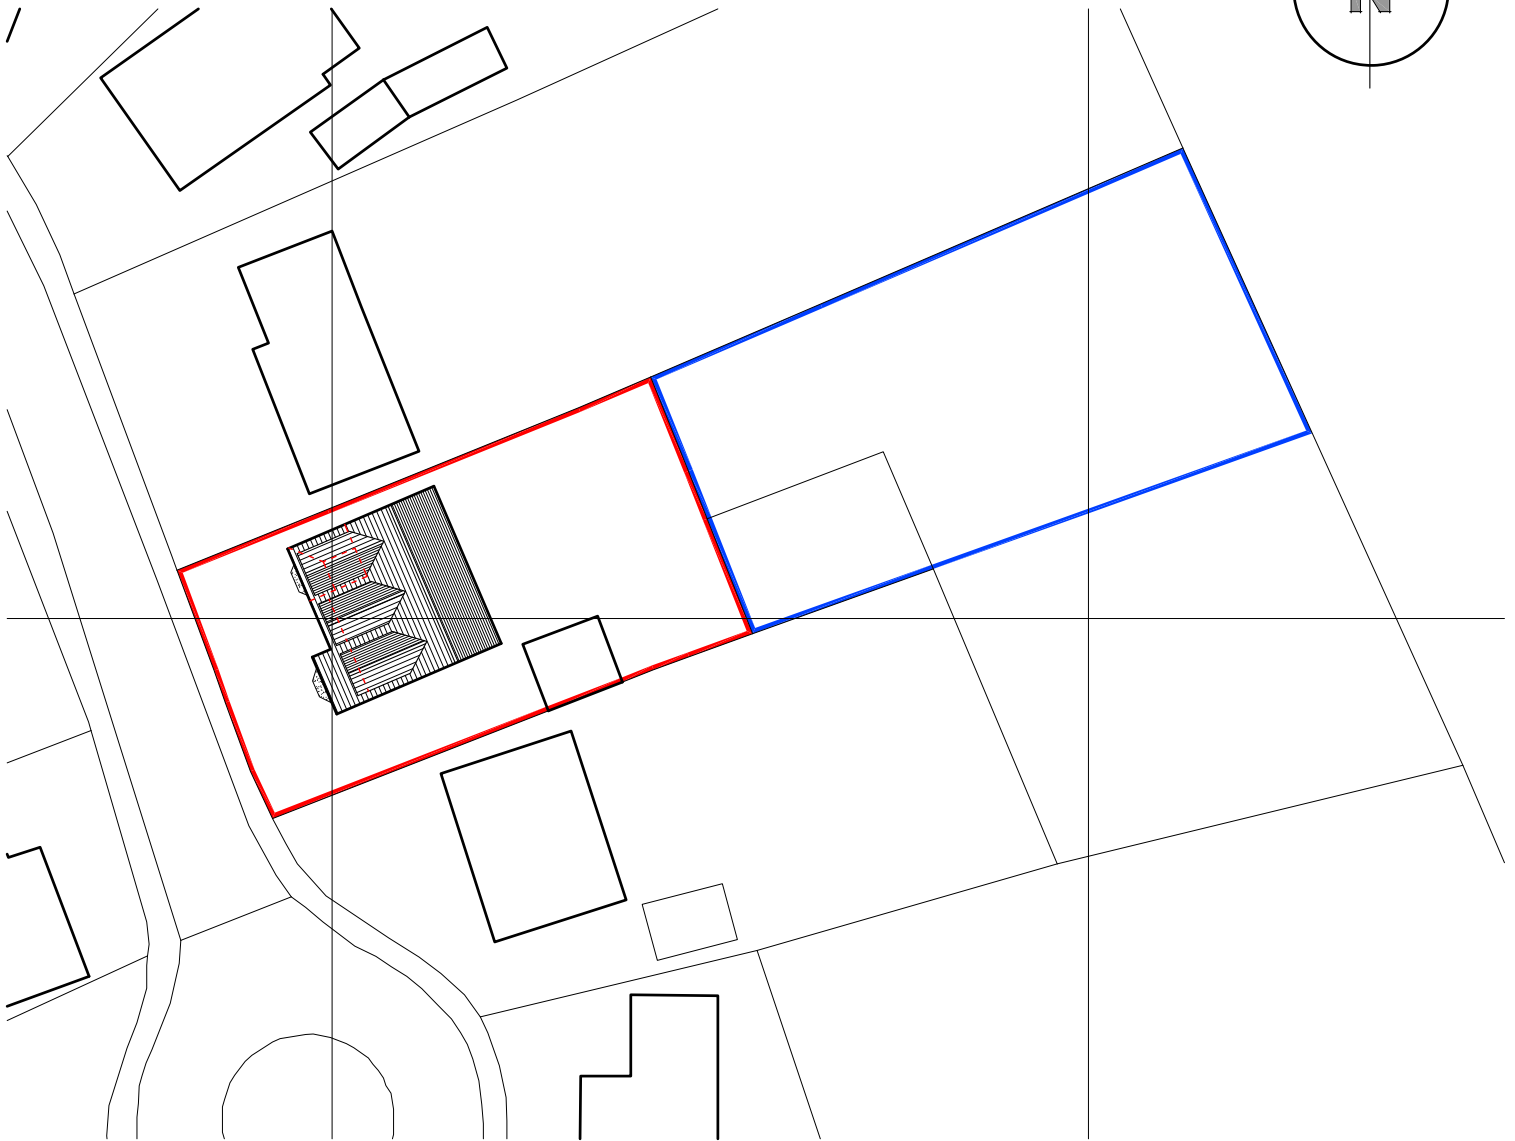

# PROPOSED

rev: note:

## Site Block Plan

1:500 @ A4

**PROPOSED** | Site Block Plan  
**Mr & Mrs Wells** | 6 Smith Field, North Thoresby  
**PR01** | Scale: 1:500 @ A4