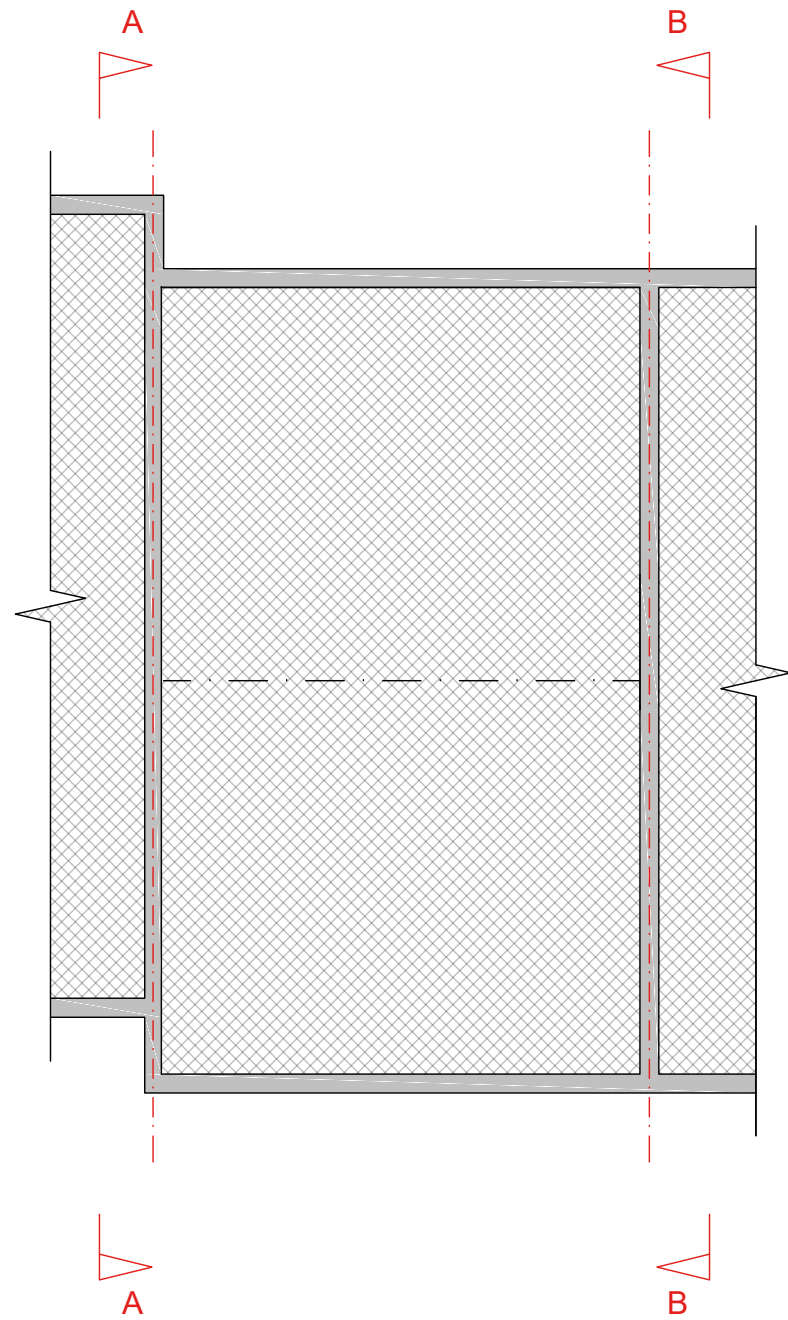

LOFT PLAN

PRE-EXISTING 11a BEAUMONT GATE