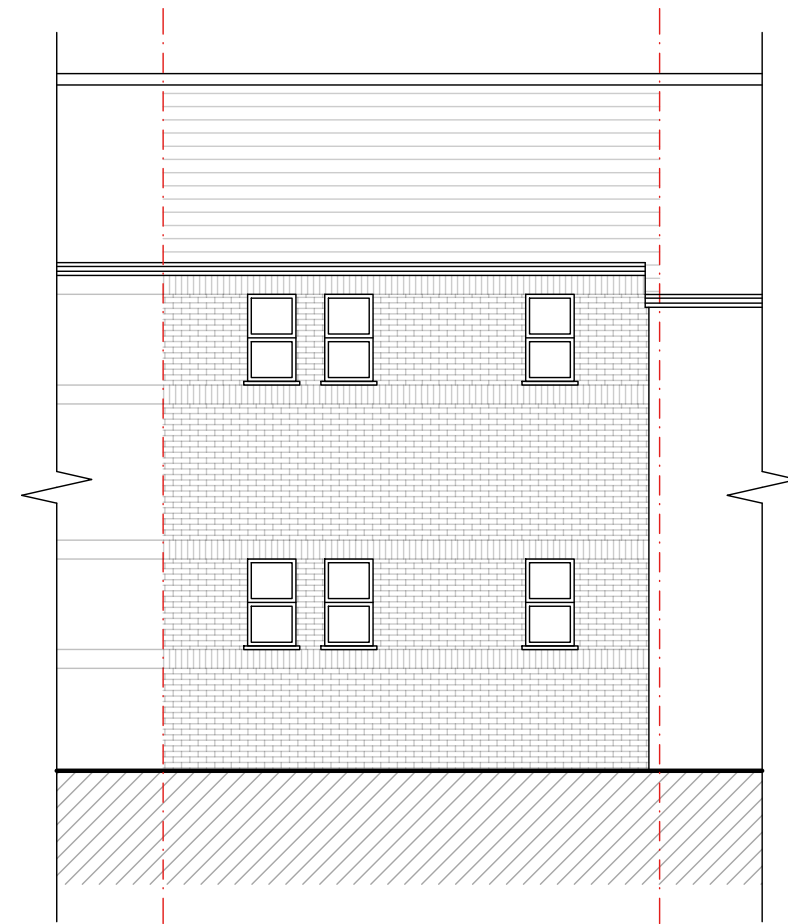

K V B Architects Ltd
Chartered Architects
9 High Street
Tring, Herts
HP23 5AH
Tel: +44 (0)1442 824691
Email: greg@kvbarchitects.co.uk
www.kvbarchitects.co.uk

CLIENT
St Albans City Football Club

PROJECT
11a Beaumont Gate, Shenley Hill, Radlett, WD7 7AR

TITLE
Pre-Existing Drawings

SCALE 1:100 @ A3	DATE 29.11.23
DRAWN OE	CHECKED
DRAWING NO.	203
JOB NO.	REVISION