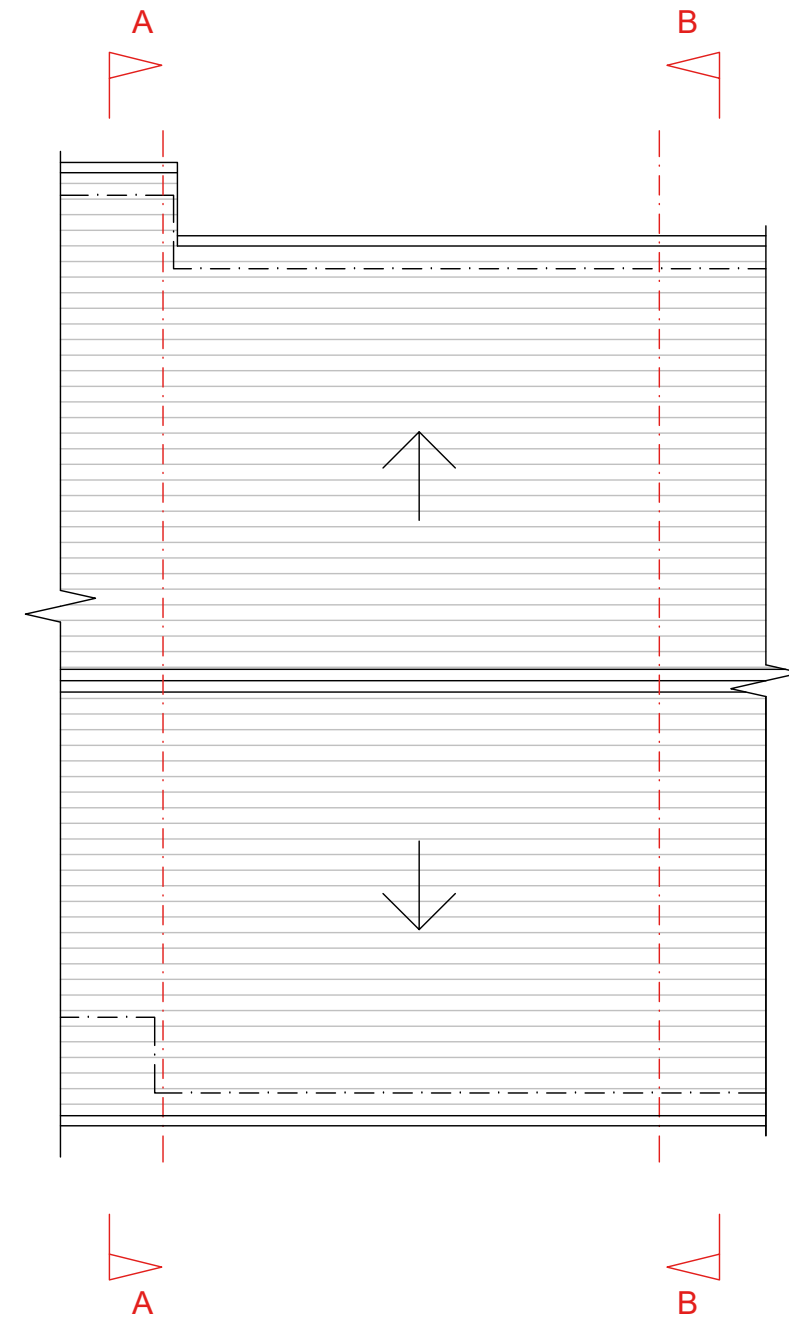

K V B Architects Ltd
Chartered Architects
9 High Street
Tring, Herts
HP23 5AH
Tel: +44 (0)1442 824691
Email: greg@kvbarchitects.co.uk
www.kvbarchitects.co.uk

CLIENT
St Albans City Football Club

PROJECT
**11a Beaumont Gate, Shenley Hill, Radlett,
WD7 7AR**

TITLE
Pre-Existing Drawings

SCALE 1:100 @ A3	DATE 29.11.23
DRAWN OE	CHECKED
DRAWING NO.	202
JOB NO.	REVISION