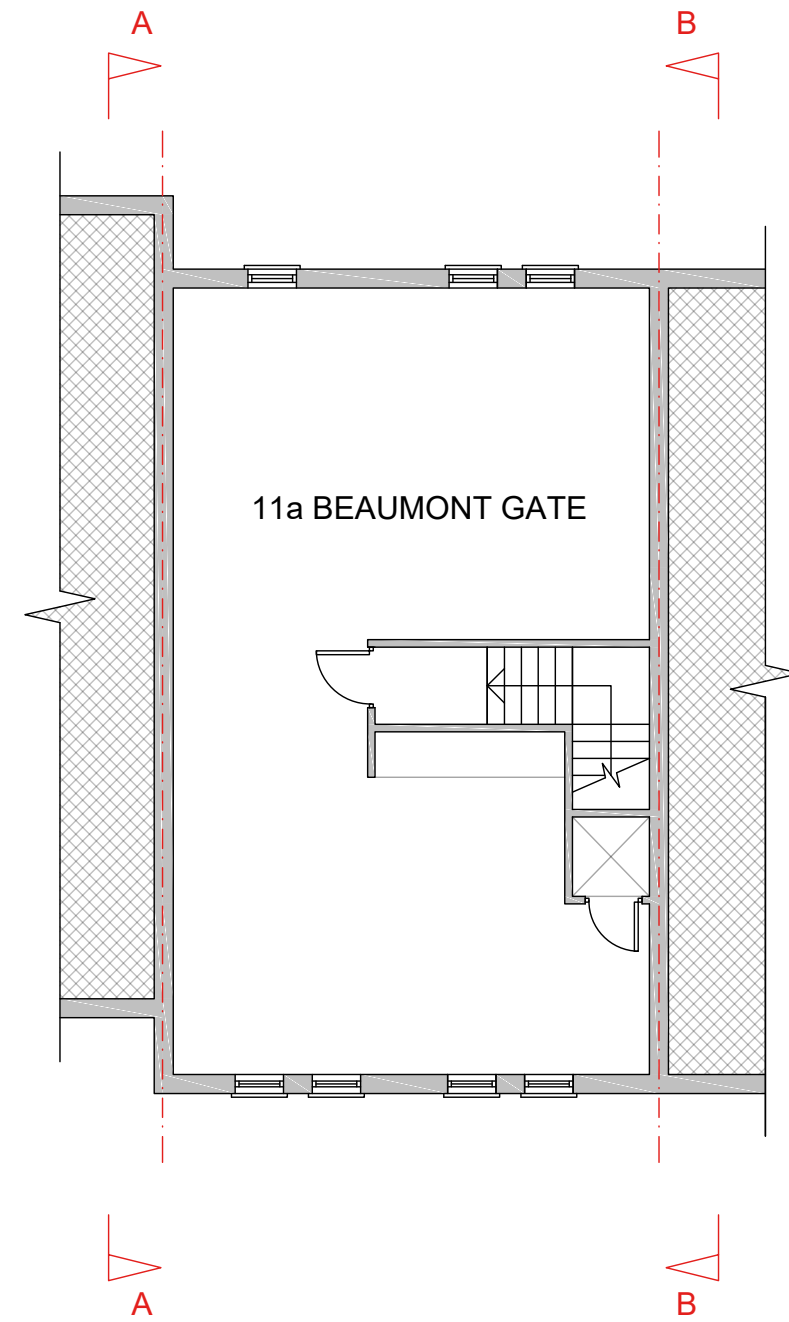

GROUND FLOOR PLAN

PRE-EXISTING 11a BEAUMONT GATE

FIRST FLOOR PLAN

K V B Architects Ltd
Chartered Architects
9 High Street
Tring, Herts
HP23 5AH
Tel: +44 (0)1442 824691
Email: greg@kvbarchitects.co.uk
www.kvbarchitects.co.uk