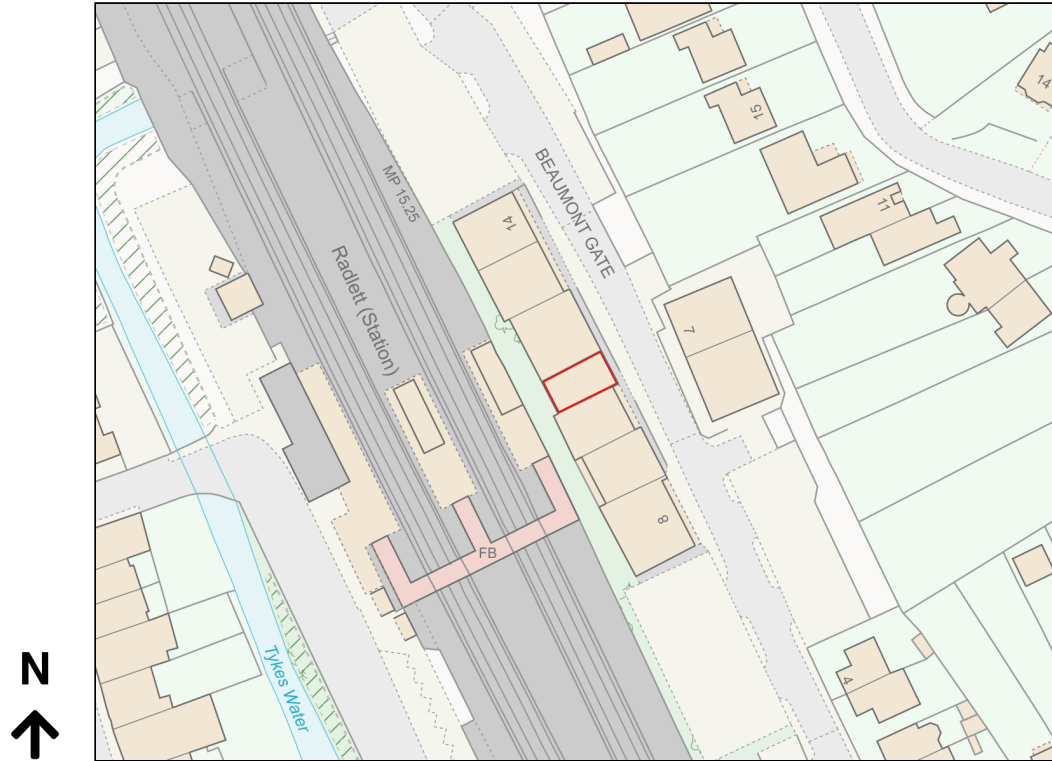

Location Plan

Site Address: 11a, Beaumont Gate, Radlett, WD7 7AR

Date Produced: 05-Dec-2023

Scale: 1:1250 @A4

Planning Portal Reference: PP-12656777v1