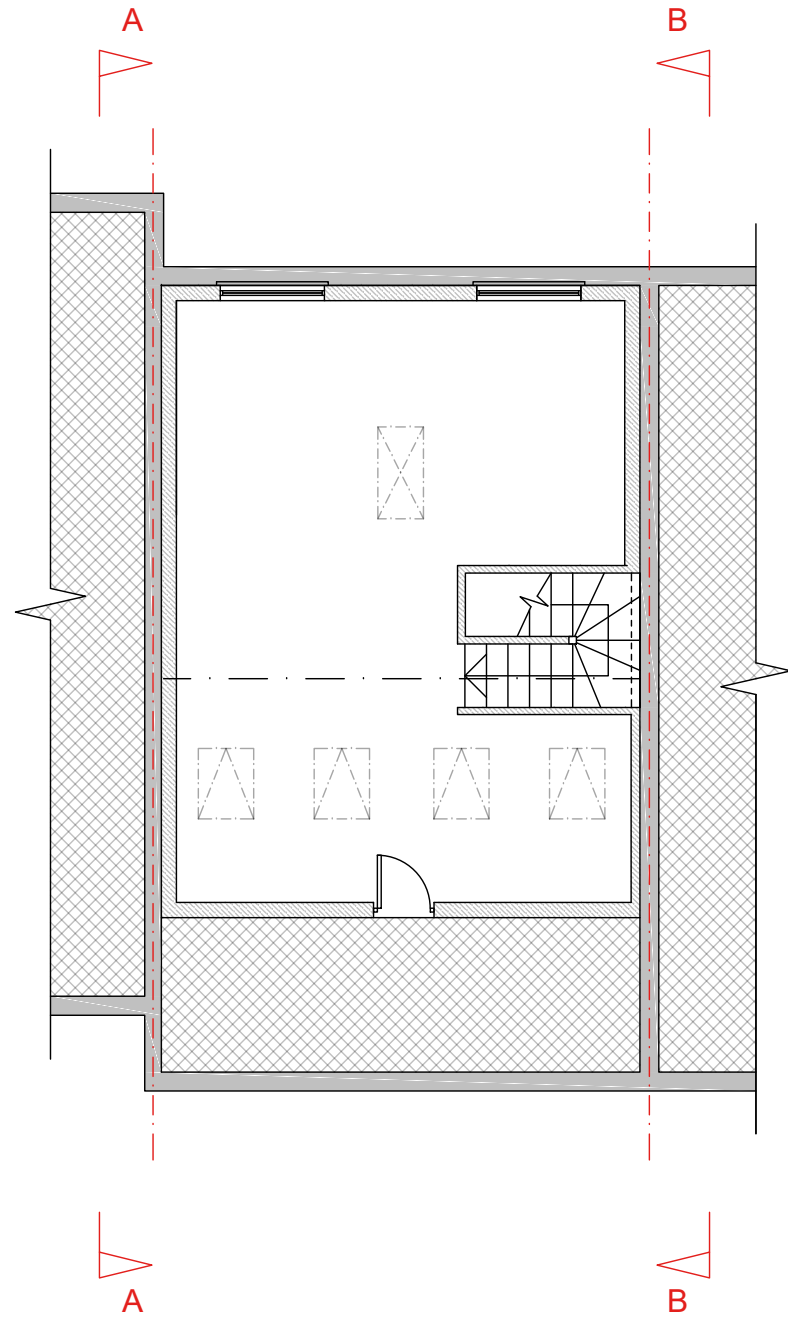

GROUND FLOOR PLAN

**AS BUILT**  
11a BEAUMONT GATE

FIRST FLOOR PLAN

**K V B Architects Ltd**  
Chartered Architects  
9 High Street  
Tring, Herts  
HP23 5AH  
Tel: +44 (0)1442 824691  
Email: greg@kvbarchitects.co.uk  
www.kvbarchitects.co.uk

LOFT PLAN