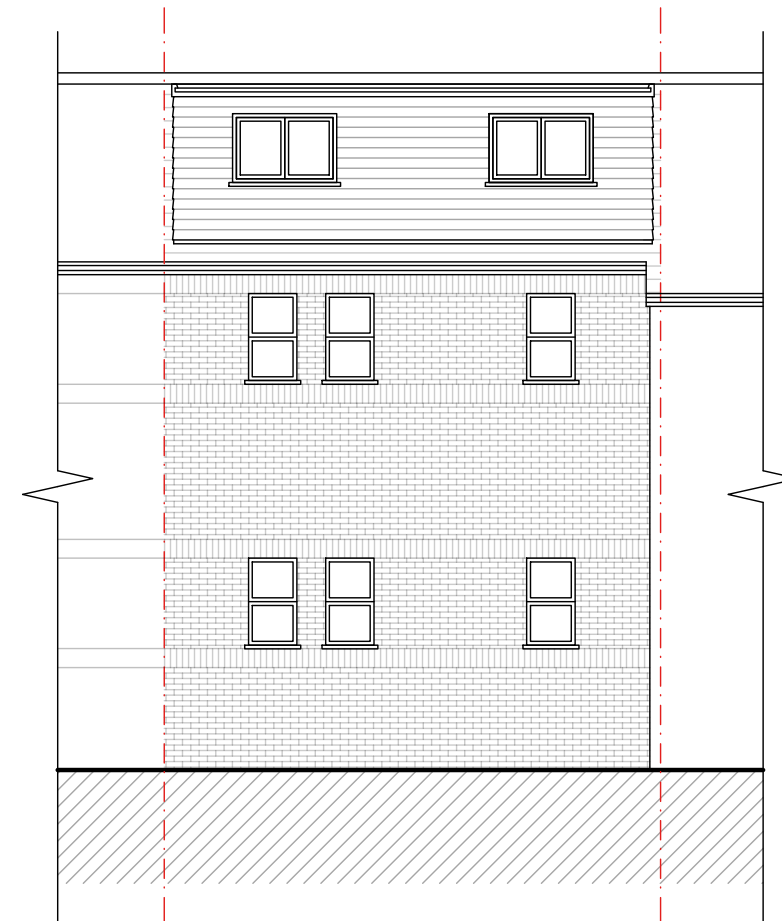

K V B Architects Ltd
Chartered Architects
9 High Street
Tring, Herts
HP23 5AH
Tel: +44 (0)1442 824691
Email: greg@kvbarchitects.co.uk
www.kvbarchitects.co.uk

CLIENT
St Albans City Football Club

PROJECT
11a Beaumont Gate, Shenley Hill, Radlett, WD7 7AR

TITLE
AS Built Drawings

SCALE 1:100 @ A3	DATE 29.11.23
DRAWN OE	CHECKED
DRAWING NO.	104
JOB NO.	REVISION