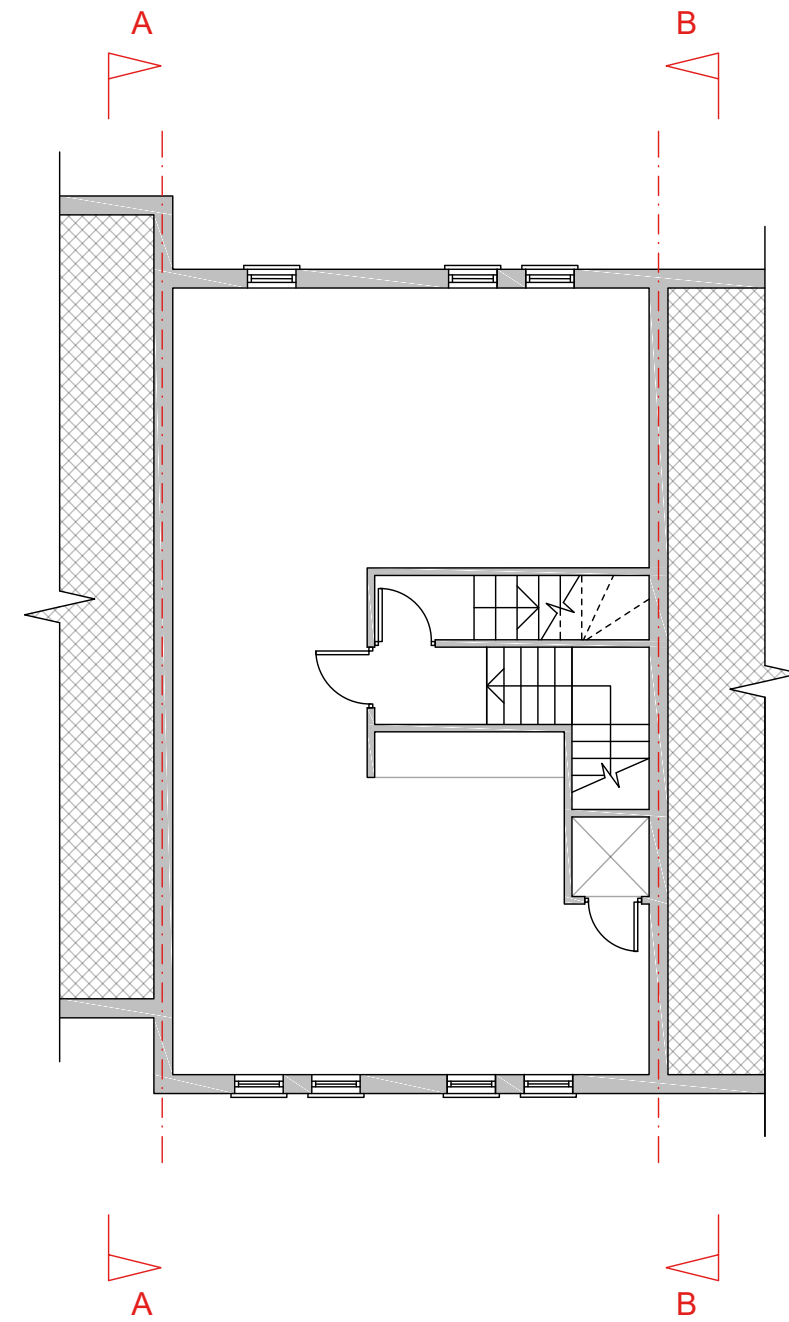

GROUND FLOOR PLAN

**AS BUILT**  
11a BEAUMONT GATE

FIRST FLOOR PLAN

**K V B Architects Ltd**  
Chartered Architects  
9 High Street  
Tring, Herts  
HP23 5AH  
Tel: +44 (0)1442 824691  
Email: greg@kvbarchitects.co.uk  
www.kvbarchitects.co.uk

LOFT PLAN