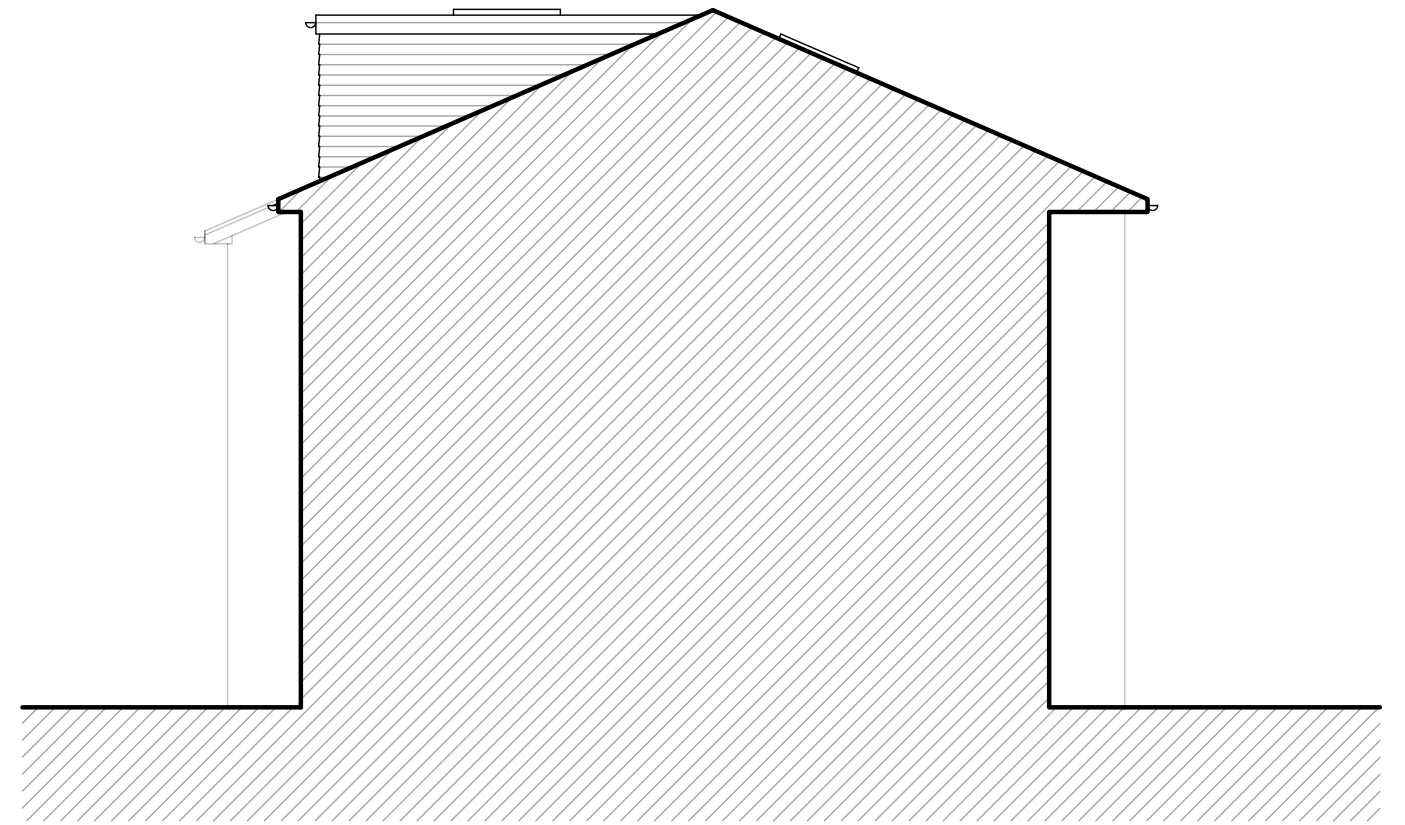

AS BUILT
11a BEAUMONT GATE

K V B Architects Ltd
Chartered Architects
9 High Street
Tring, Herts
HP23 5AH
Tel: +44 (0)1442 824691
Email: greg@kvbarchitects.co.uk
www.kvbarchitects.co.uk

CLIENT St Albans City Football Club	SCALE 1:100 @ A3	DATE 29.11.23
PROJECT 11a Beaumont Gate, Shenley Hill, Radlett, WD7 7AR	DRAWN OE	CHECKED
TITLE AS Built Drawings	DRAWING NO. 105	
	JOB NO.	REVISION