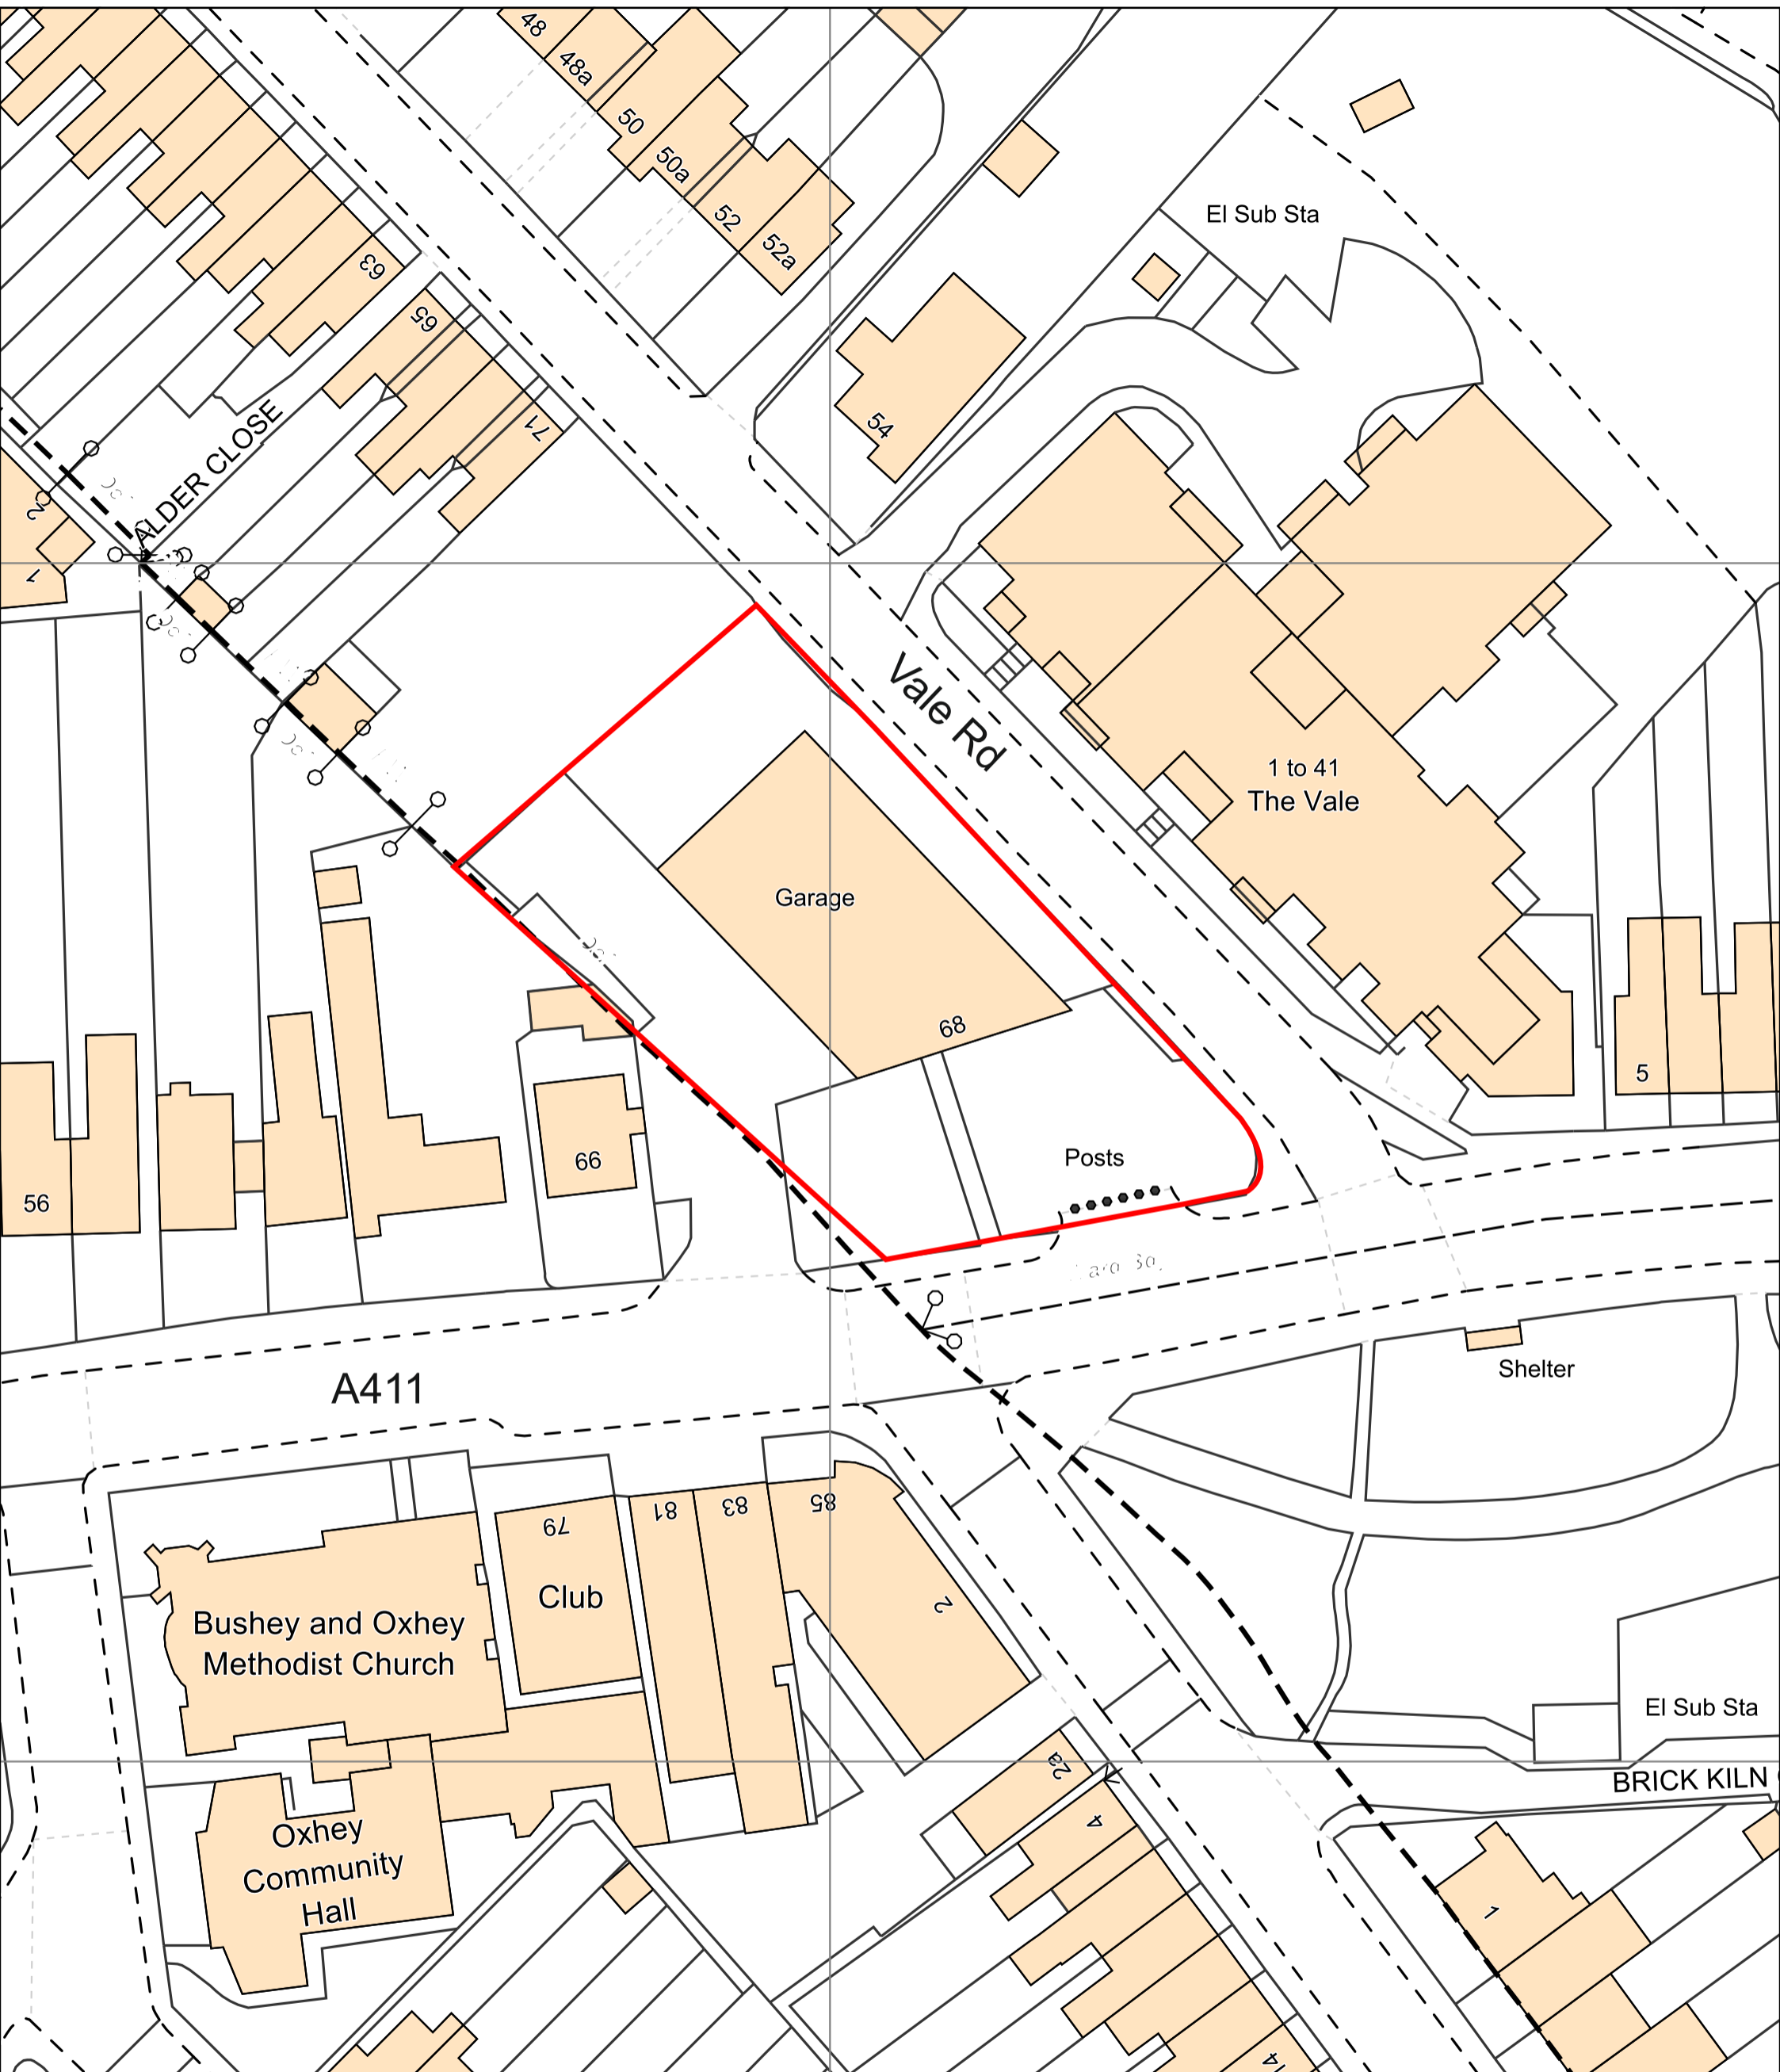

Kia (Citygate) Watford

Citygate
68 Chalk Hill
Bushey
Watford
WD19 4BY

Wednesday, November 29, 2023, ID: CM-01138221
www.centremapslive.co.uk

1:500 Scale print at A3, Centre: 512300 E, 195453 N

©Crown Copyright Ordnance Survey. Licence no.
AC0000849896