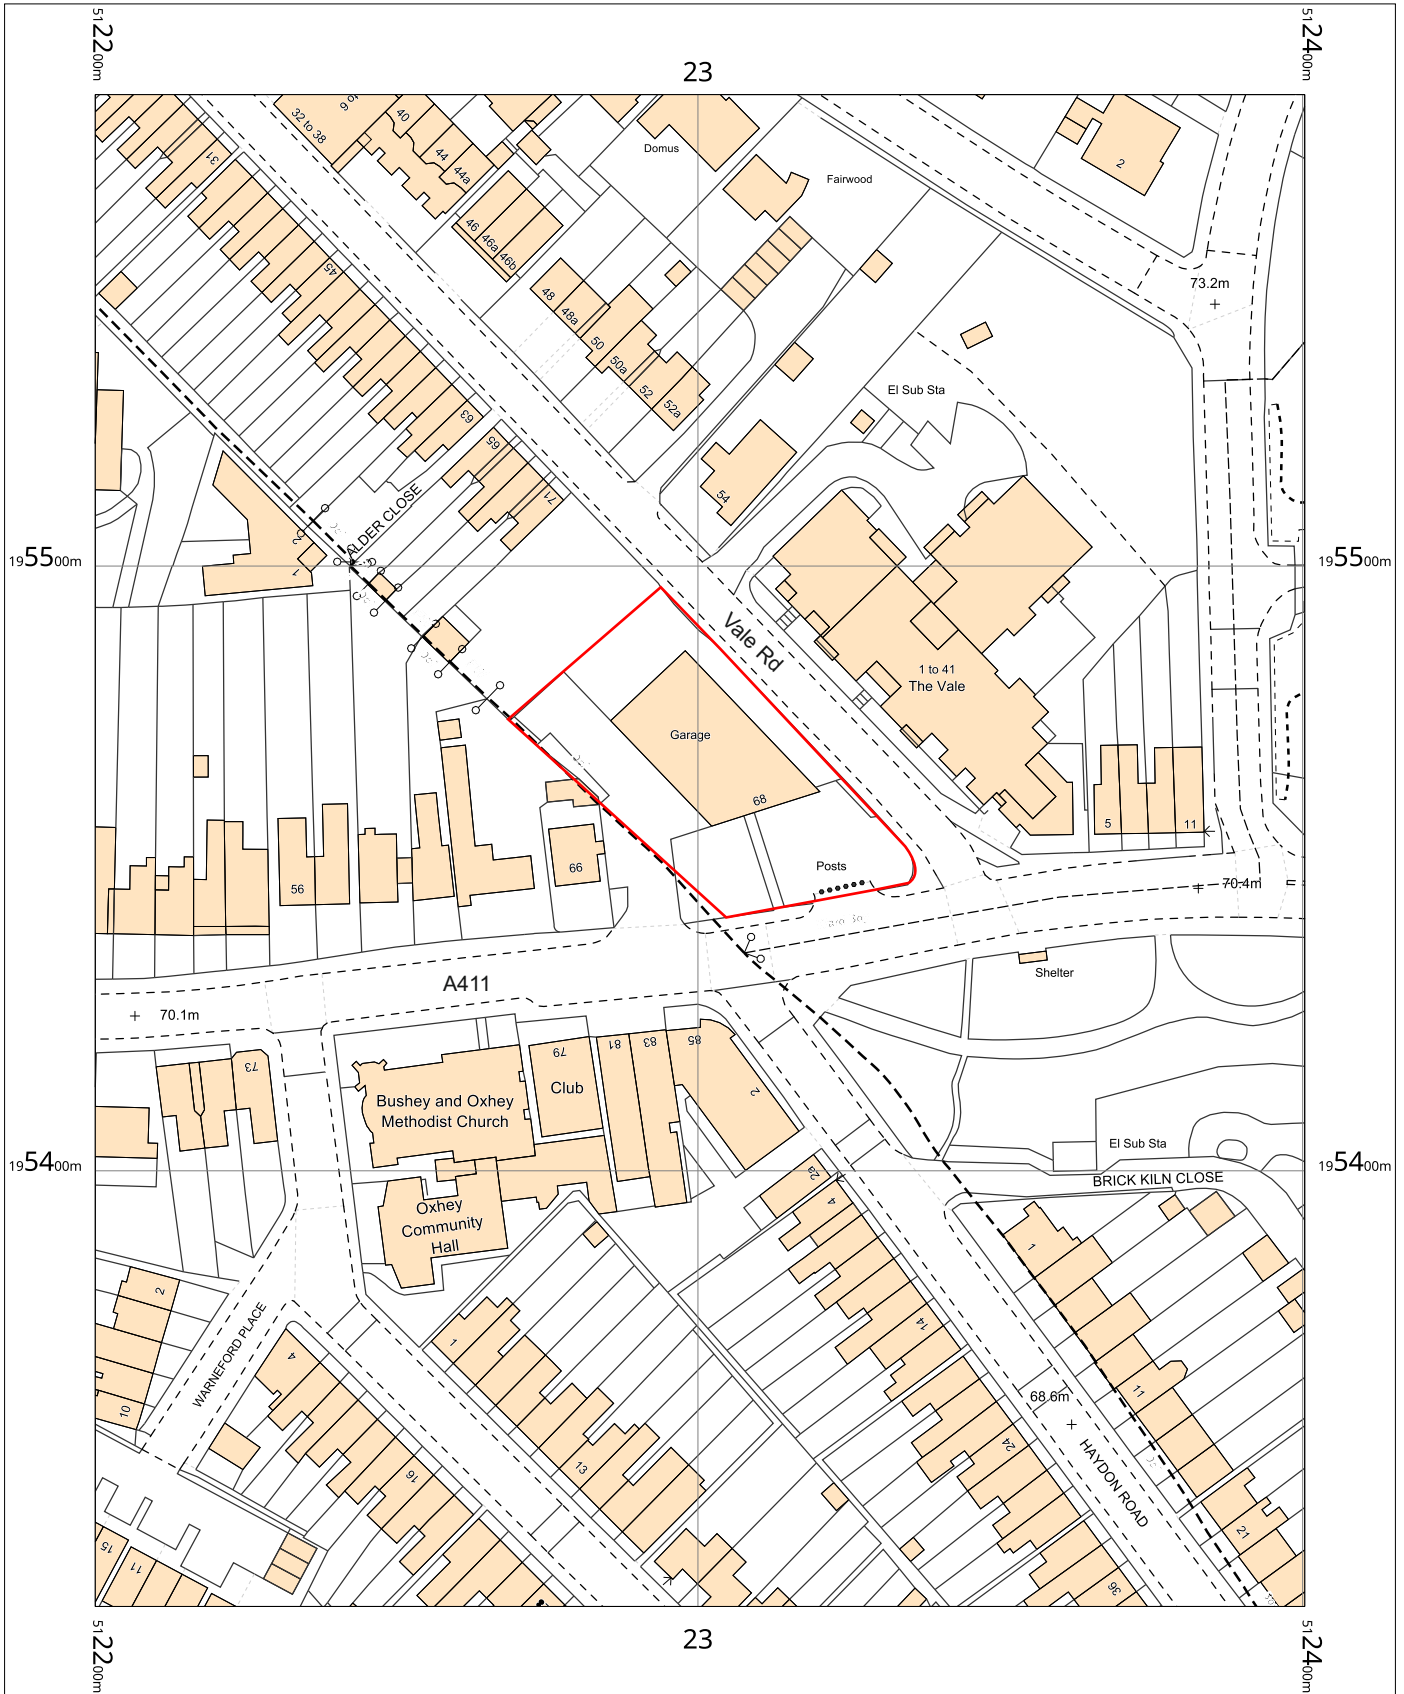

Kia (Citygate) Watford

Citygate
68 Chalk Hill
Bushey
Watford
WD19 4BY

OS MasterMap 1250/2500/10000 scale
Wednesday, November 29, 2023, ID: CM-01138221
www.centremapslive.co.uk

1:1250 scale print at A4, Centre: 512300 E, 195453 N

©Crown Copyright Ordnance Survey. Licence no.
AC0000849896

SIGN SPECIALISTS
sign-specialists.co.uk

Kia (Citygate) Watford

Citygate
68 Chalk Hill
Bushey
Watford
WD19 4BY

OS MasterMap 1250/2500/10000 scale
 Wednesday, November 29, 2023, ID: CM-01138221
www.centremapslive.co.uk

1:1250 scale print at A4, Centre: 512300 E, 195453 N

©Crown Copyright Ordnance Survey. Licence no.
 AC0000849896

SIGN SPECIALISTS
sign-specialists.co.uk