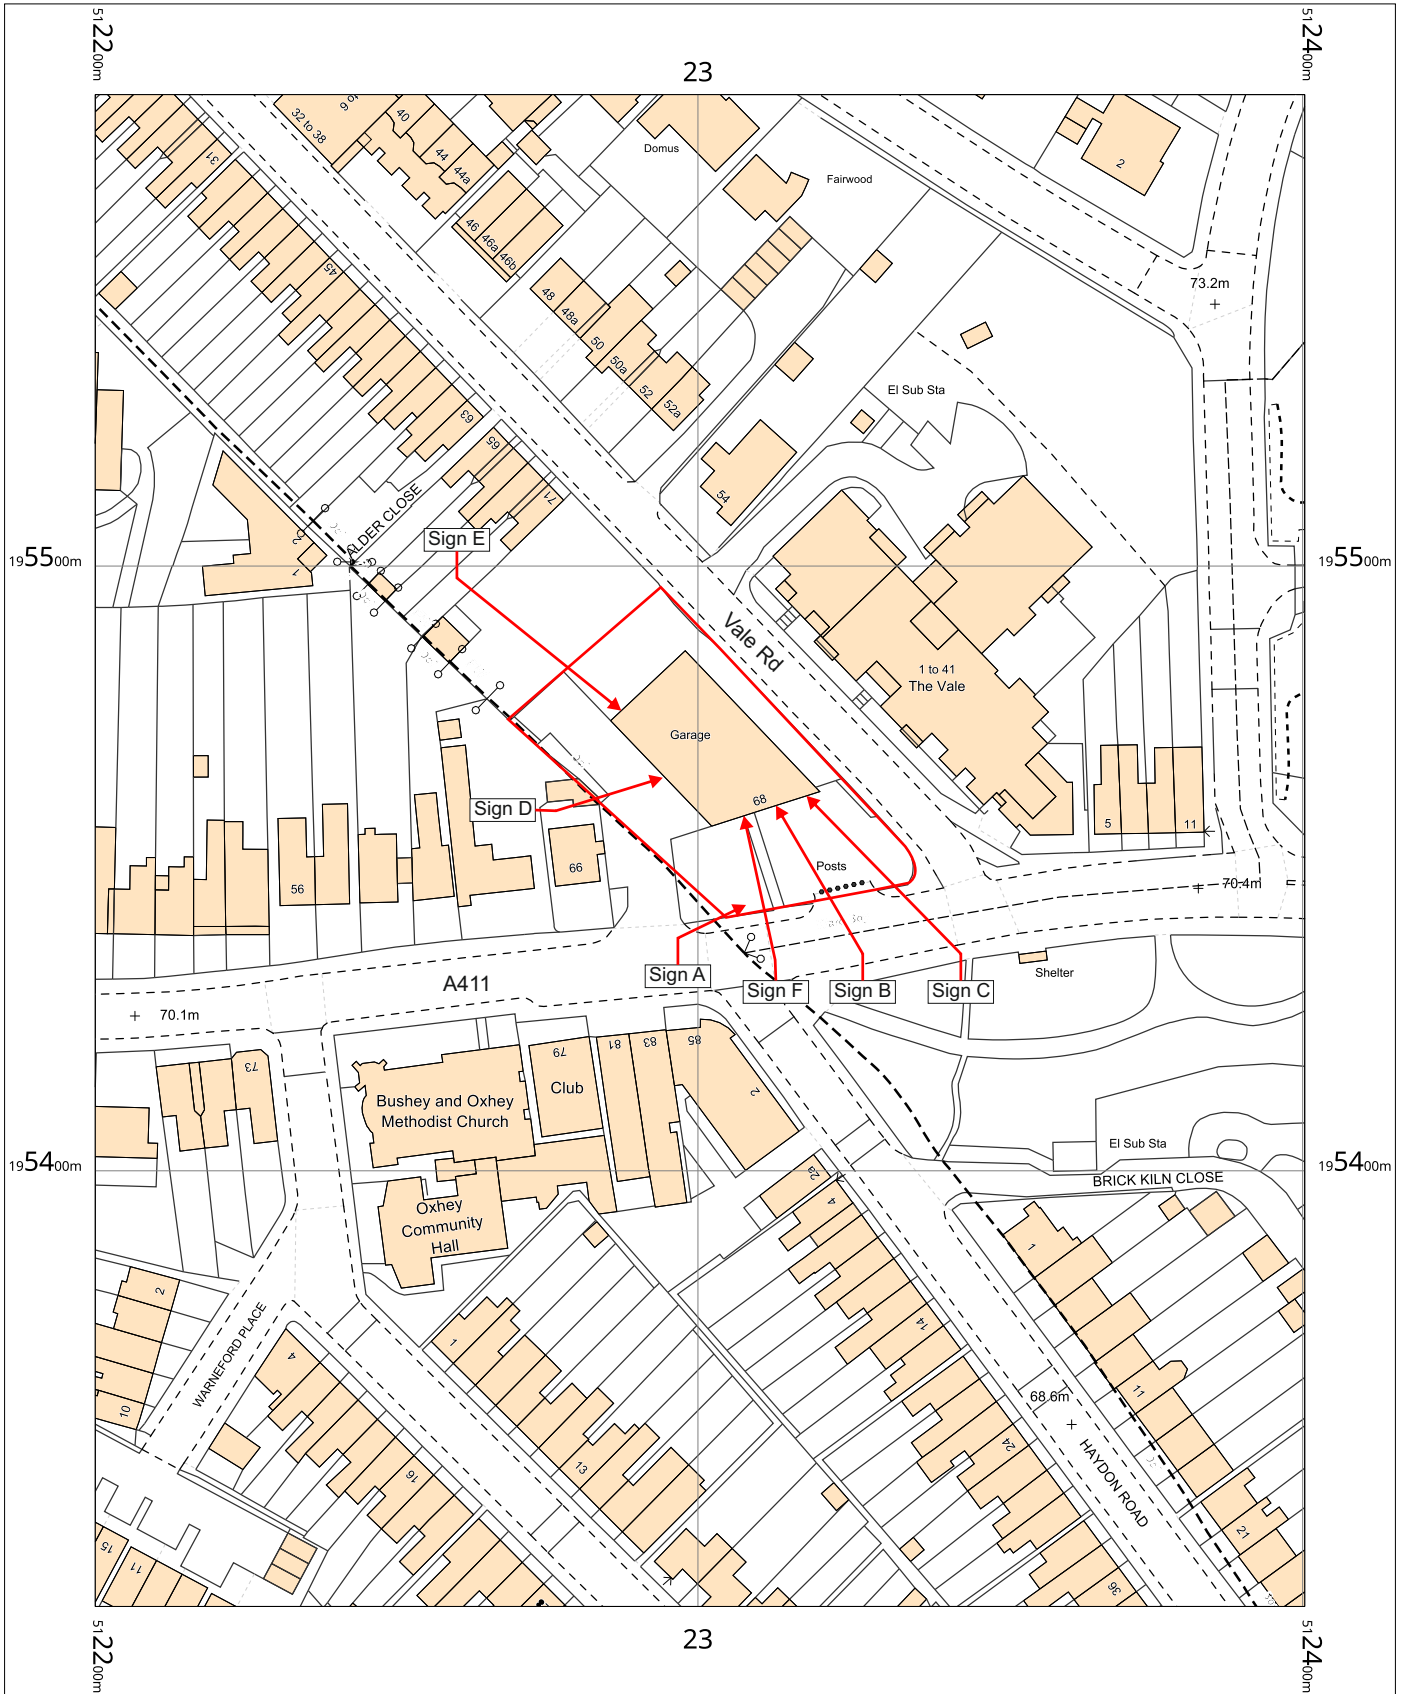

Kia (Citygate) Watford

Citygate
68 Chalk Hill
Bushey
Watford
WD19 4BY

OS MasterMap 1250/2500/10000 scale
Wednesday, November 29, 2023, ID: CM-01138221
www.centremapslive.co.uk

1:1250 scale print at A4, Centre: 512300 E, 195453 N

©Crown Copyright Ordnance Survey. Licence no.
AC0000849896

SIGN SPECIALISTS
sign-specialists.co.uk

Kia (Citygate) Watford

Citygate
68 Chalk Hill
Bushey
Watford
WD19 4BY

OS MasterMap 1250/2500/10000 scale
 Wednesday, November 29, 2023, ID: CM-01138221
www.centremapslive.co.uk

1:1250 scale print at A4, Centre: 512300 E, 195453 N

©Crown Copyright Ordnance Survey. Licence no.
 AC0000849896

SIGN SPECIALISTS
sign-specialists.co.uk