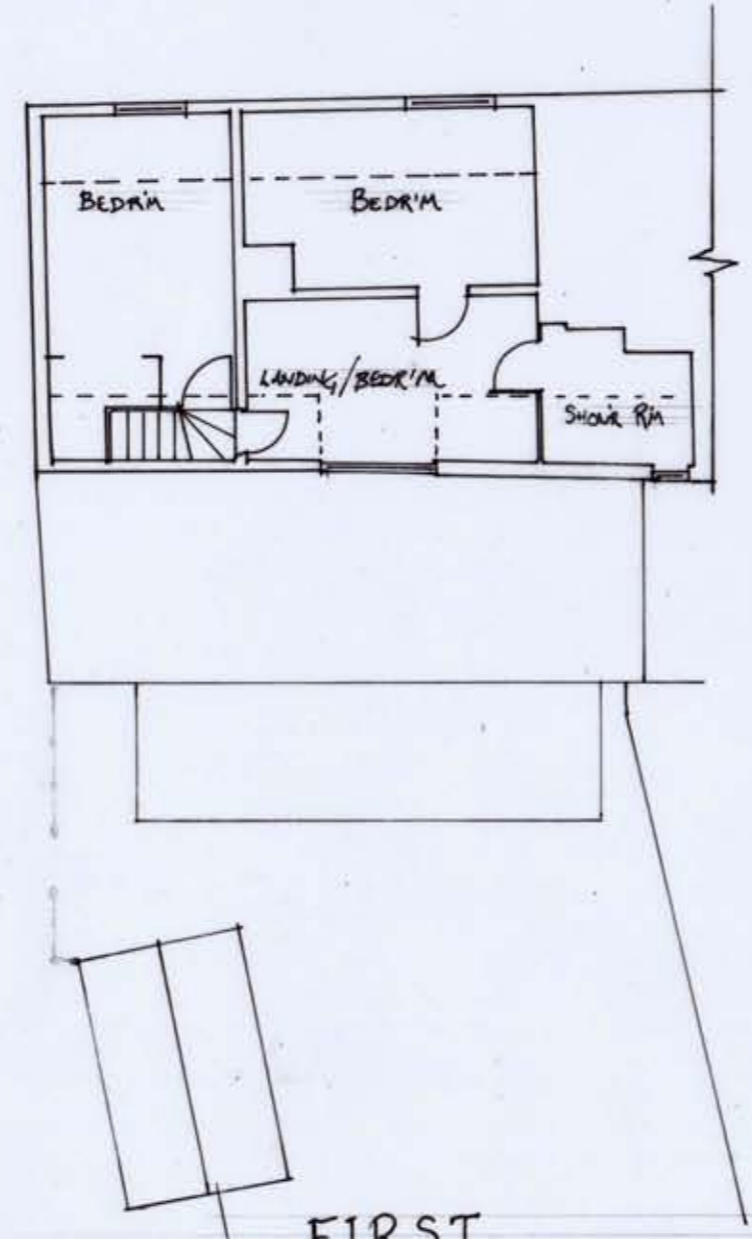

MR. T. BUTLER DRAUGHTSMAN
 NO. 5 COMMON ROAD · BRESSINGHAM ·
 DISS · NORFOLK · IP22 2AX
 07935 877 095
 Email: TOM BUTLER DESIGNS@GMAIL.COM

EAST
 ELEVATIONS (WEST UNCHANGED)

SOUTH

GROUND
 EXISTING 1:100

FIRST

MATERIALS

- EXISTING
 ROOF - RED CLAY PANTILES
 WALLS- PAINTED RENDER ON BLACK PLINTH
 JOINERY- WHITE TIMBER DOORS AND WINDOWS, SINGLE
 GLAZED WITH GLAZING BARS
 BLACK STAINED BARGEBOARDS, CAPPINGS & FASCIA

NO. 58 DENMARK STREET, DISS IP22 4BE

DRAWING 3A