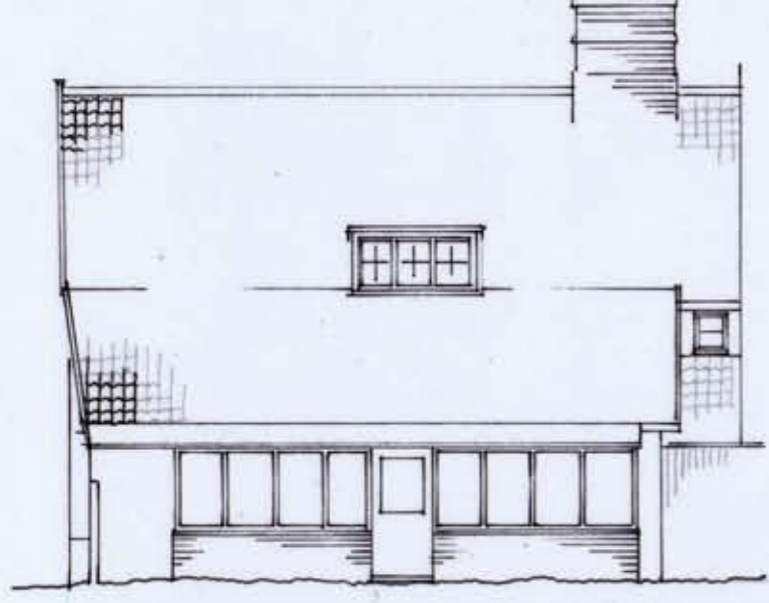

MR. T. BUTLER DRAUGHTSMAN
 NO. 5 COMMON ROAD · BRESSINGHAM ·
 DISS · NORFOLK · IP22 2AX
 07935 877 095
 Email: TOM BUTLER DESIGNS@GMAIL.COM

EAST
 ELEVATIONS (WEST UNCHANGED)

SOUTH

GROUND
 EXISTING 1:100

FIRST

MATERIALS

- EXISTING
 ROOF - RED CLAY PANTILES
 WALLS- PAINTED RENDER ON BLACK PLINTH
 JOINERY- WHITE TIMBER DOORS AND WINDOWS, SINGLE
 GLAZED WITH GLAZING BARS
 BLACK STAINED BARGEBOARDS, CAPPINGS & FASCIA