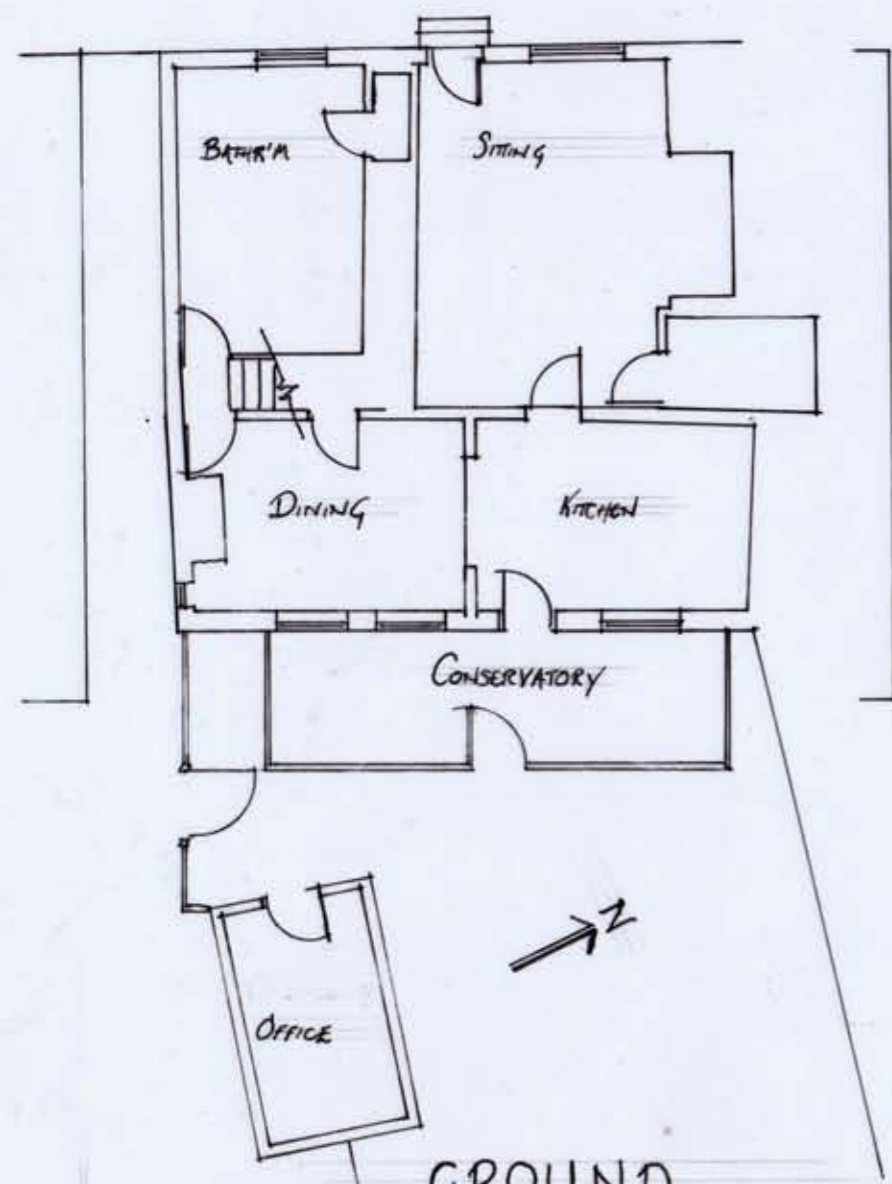

GROUND
EXISTING 1:100