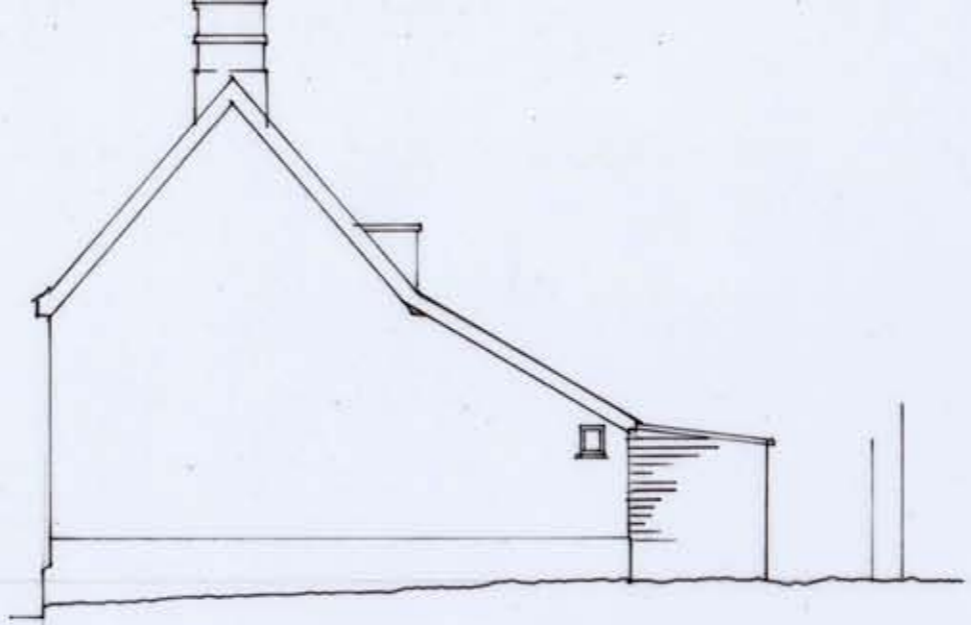

MR. T. BUTLER DRAUGHTSMAN
 NO. 5 COMMON ROAD · BRESSINGHAM ·
 DISS · NORFOLK · IP22 2AX
 07935 877 095
 Email: TOM BUTLER DESIGNS@GMAIL.COM

EAST
 ELEVATIONS (WEST UNCHANGED)

SOUTH

GROUND
 EXISTING 1:100

FIRST

MATERIALS

- EXISTING
 ROOF - RED CLAY PANTILES
 WALLS- PAINTED RENDER ON BLACK PLINTH
 JOINERY- WHITE TIMBER DOORS AND WINDOWS, SINGLE
 GLAZED WITH GLAZING BARS
 BLACK STAINED BARGEBOARDS, CAPPINGS & FASCIA