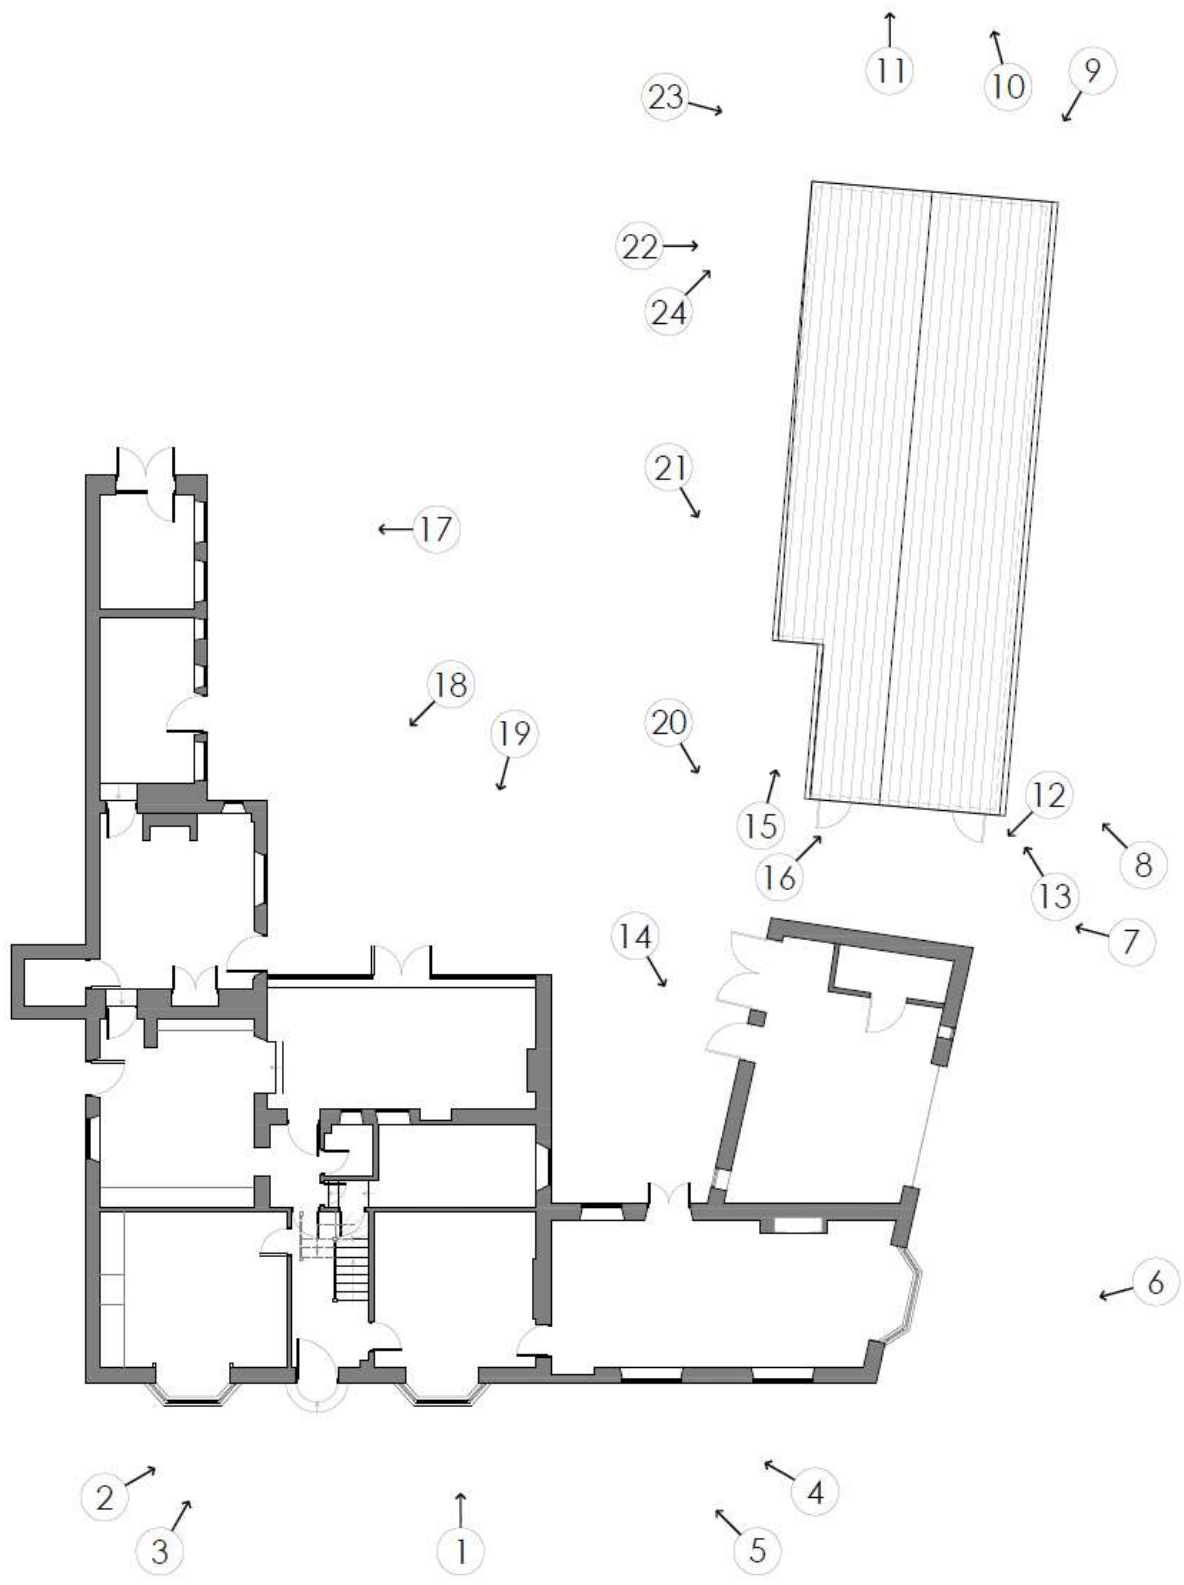

Photograph Document

4 The Green, Lyddington, Oakham, LE15 9LW

Job No. 5211
Date Aug '22

Corporate Architecture Ltd
Venari House
1 Trimbush Way
Market Harborough
Leicestershire LE16 7XY

Aerial Images

Photo Directional Layout

01

02

03

04

05

06

07

08

09

10

11

12

15

16

17

18

19

20

21

22

23

24