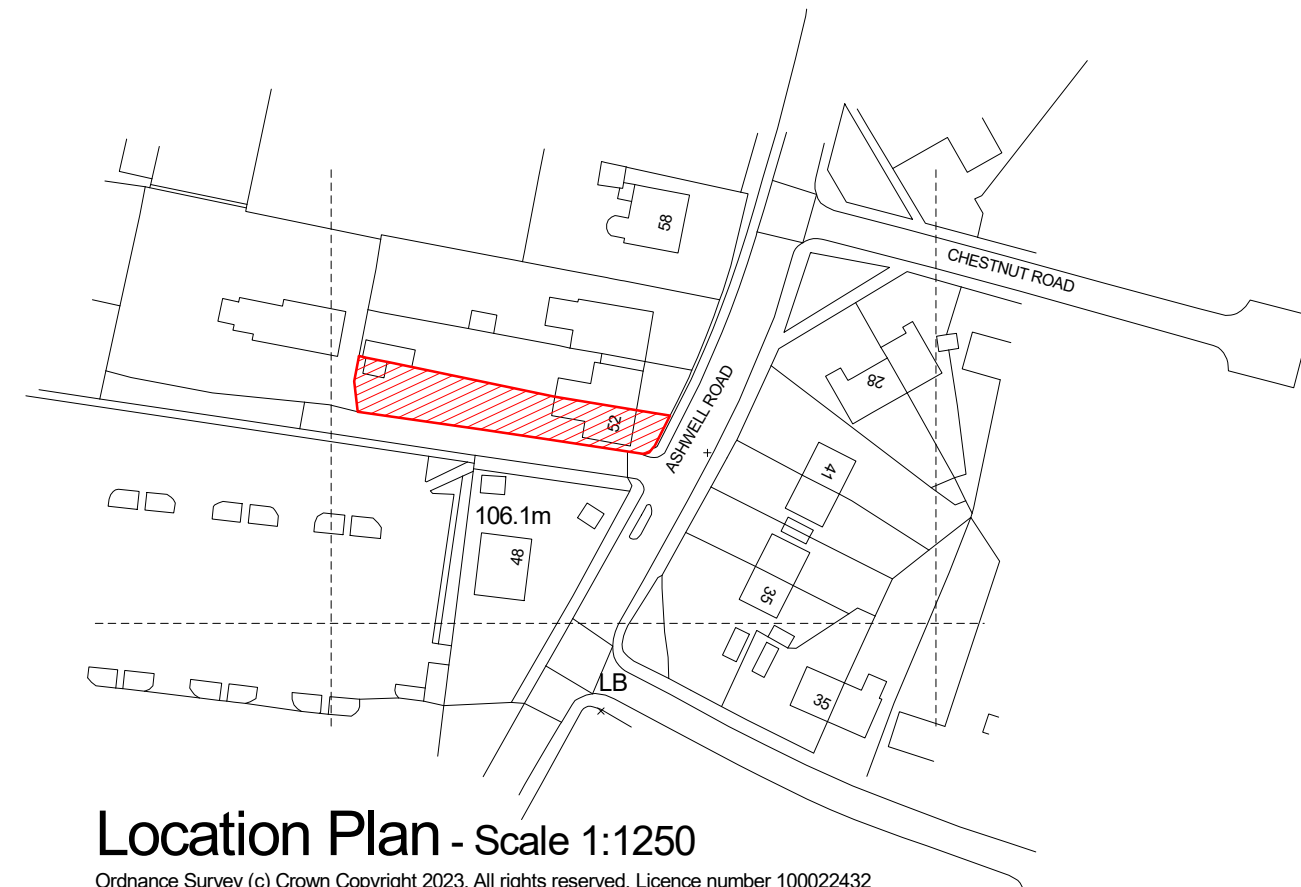

## Block Plan - Scale 1:500

Ordnance Survey (c) Crown Copyright 2023. All rights reserved. Licence number 100022432

Scale 1:500

## Location Plan - Scale 1:1250

Ordnance Survey (c) Crown Copyright 2023. All rights reserved. Licence number 100022432

Scale 1:1250

Rev. Date Revision Note

All dimensions to be checked on site but may be scaled for Planning Purposes

Drawn by VR

Date Aug 2023

Project 52 Ashwell Road  
Oakham

Drawing Block Plan and  
Location Plan

Scale	Job No.	Drawing No.
1:500	5138	1
1:1250		