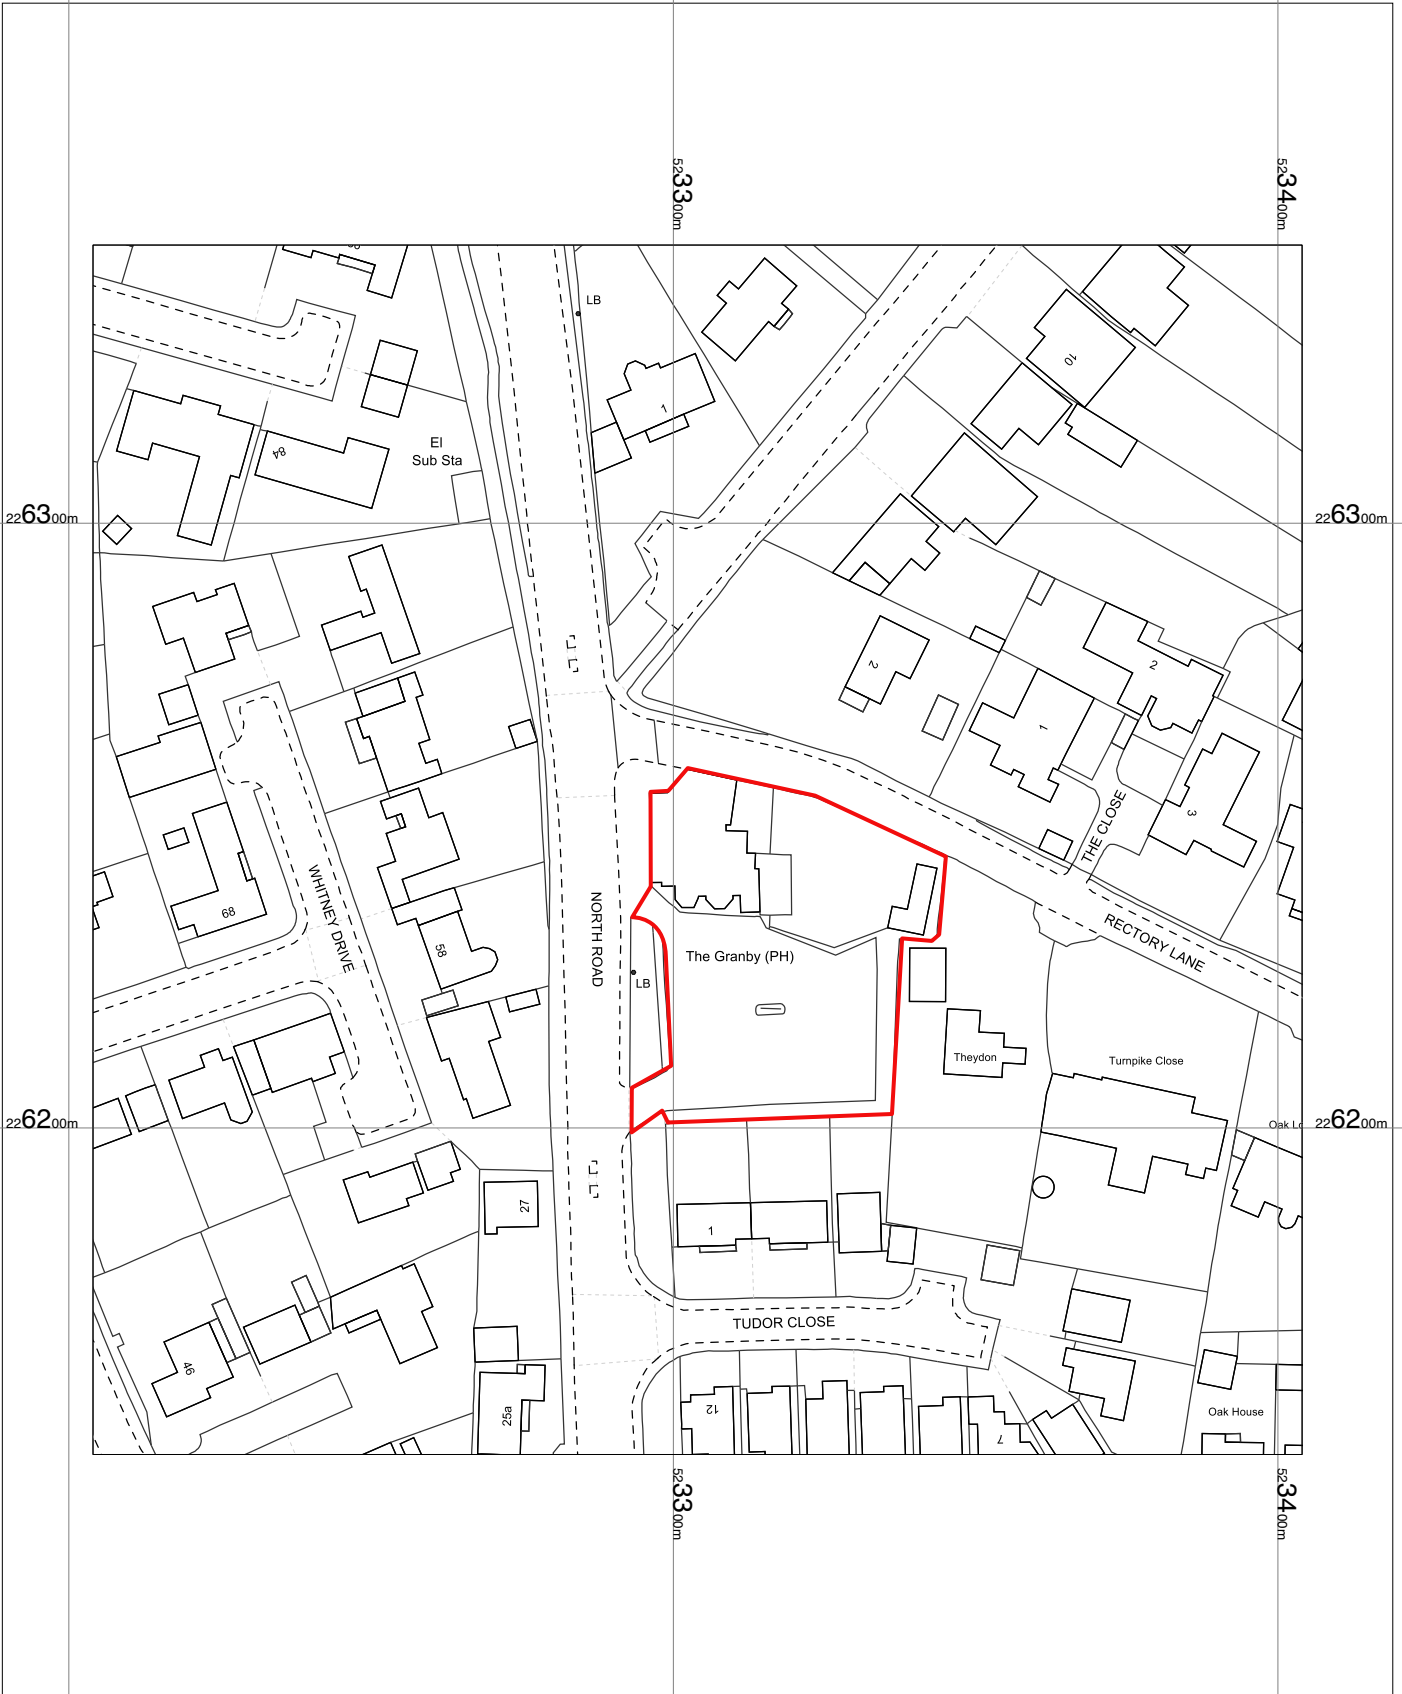

SG1 4BS MARQUI OF GRANBY

OSMasterMap 1250/2500/10000 scale
Tuesday, December 5, 2023, ID: CM-01139112
www.centremapslive.co.uk

1:1250 scale print at A4, Centre: 523304 E, 226246 N

©Crown Copyright Ordnance Survey. Licenceno.
AC0000849896