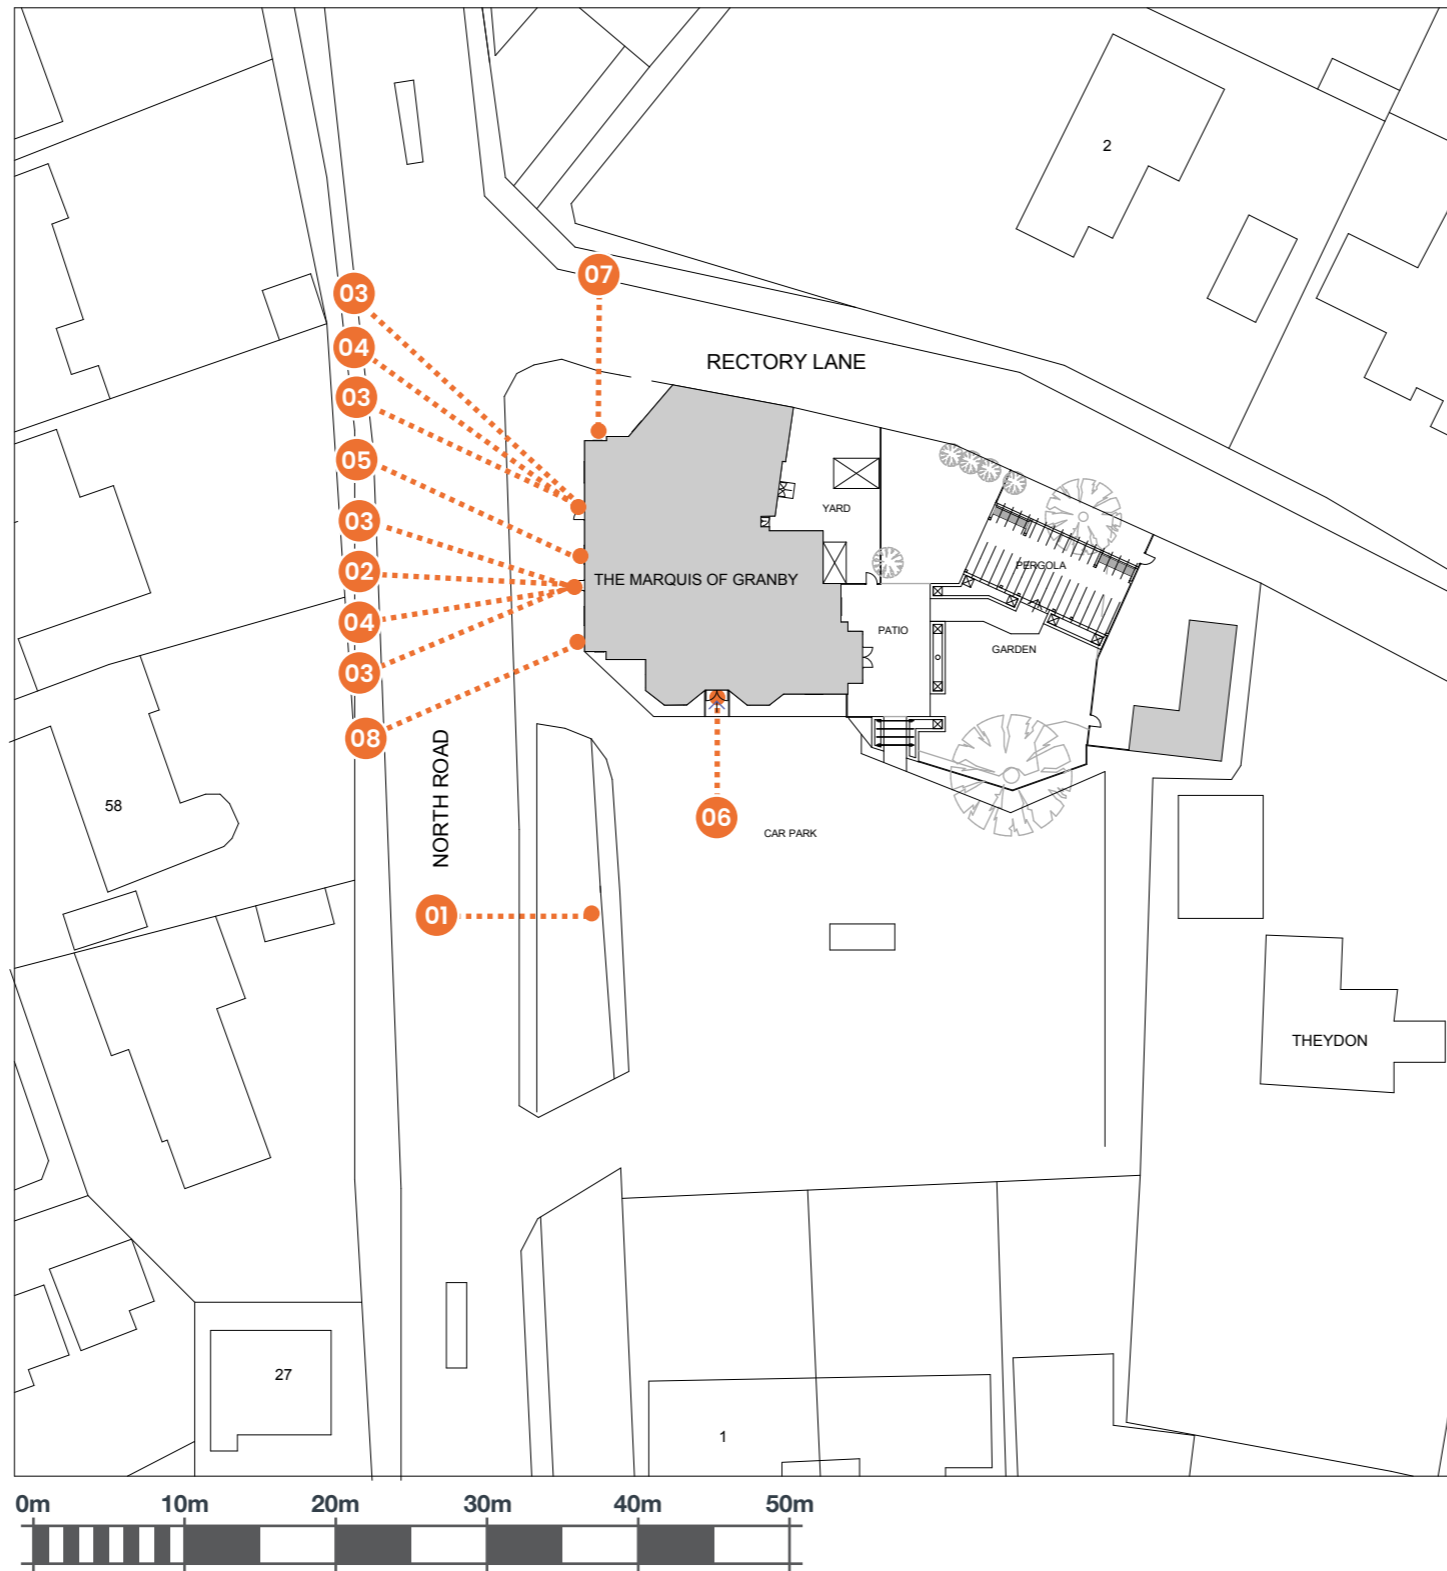

Scale 1:20

PLEASE NOTE:
FIXED A NEW LOCATION CENTRALLY ON THE GRASS VERGE BETWEEN THE 2NO. EXISTING COREX SIGNS

POST MUST BE INSTALLED AS CLOSE AS POSSIBLE TO THE EXISTING CAR PARK BOUNDARY WALL. HOWEVER THE AMENITY SIGNS MUST NOT OVERHANG THE WALL

Single sided amenity sign.

Featuring:

- 2 mm Aluminium panel finished RAL 5008.
- 32 mm Bullnose trim finished RAL 5008.
- Applied vinyl text.

Scale 1:20

SIGN COLOUR

RAL 5008

Almond vinyl

Gold

EXISTING PHOTOGRAPHS

PROPOSED PHOTOGRAPHS

Scale 1:500 @ A3

Scale 1:1250 @ A3