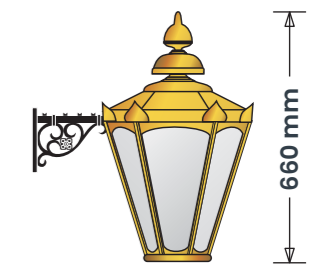

2800mm AGL
ITEM 01 (Qty 01) PICTORIAL
 Complete new double sided pictorial post sign.

- Featuring:**
- 2 mm Aluminium panel finished RAL 5008.
 - 32 mm Bullnose trim finished RAL 5008.
 - Vinyl applied content.
 - 2No. LED Slimline trough lighting.
 - Warm white illumination.
 - 120 mm² Steel post finished RAL 9005.
 - Standard Ashleigh base plate.

Scale 1:20

1175mm AGL
ITEM 01A (Qty 02) AMENITY
 Single sided amenity sign.

- Featuring:**
- 2 mm Aluminium panel finished RAL 5008.
 - 32 mm Bullnose trim finished RAL 5008.
 - Applied vinyl text.
 - Fixed back to back to the post.
 - Paint rear of signs black RAL 9005.

- Featuring:**
- 2 mm Aluminium panel finished RAL 5008.
 - 32 mm Bullnose trim finished RAL 5008.
 - Applied vinyl text.

Scale 1:10

Scale 1:10 @ A3

Scale 1:20 @ A3

1900mm AGL
ITEM 03A - 03D (Qty 04) LANTERN
 Brass Stratford A lantern.

2400mm AGL
ITEM 06 (Qty 01) LANTERN
 Brass Stratford B lantern.

- Featuring:**
- Flat clear acrylic panes.
 - Warm white illumination.

Scale 1:20

2900mm AGL

ITEM 07 (Qty 01) NAMEBOARD AMENITY

Single sided nameboard amenity sign.