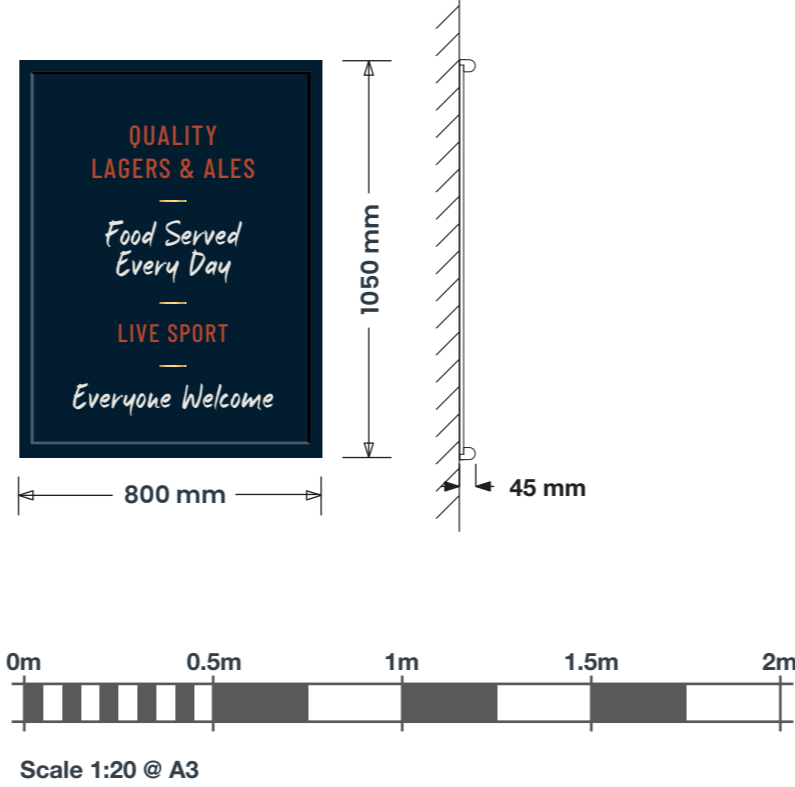

2400mm AGL
ITEM 06 (Qty 01) LANTERN
 Brass Stratford B lantern.

- Featuring:**
- Flat clear acrylic panes.
 - Warm white illumination.

Scale 1:20

2900mm AGL

ITEM 07 (Qty 01) NAMEBOARD AMENITY

Single sided nameboard amenity sign.

Single sided amenity sign.

Featuring:

- 2 mm Aluminium panel finished RAL 5008.
- 32 mm Bullnose trim finished RAL 5008.
- Applied vinyl text.

Scale 1:20

SIGN COLOUR

RAL 5008

Almond vinyl

Gold