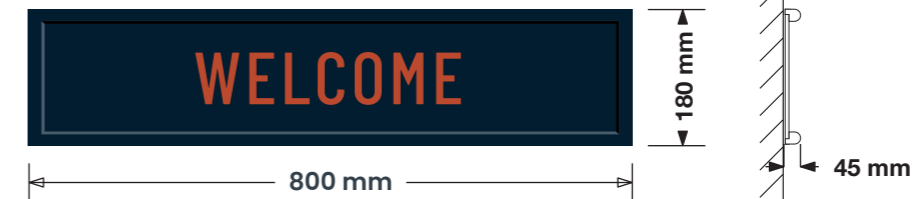

2200mm AGL
ITEM 04 (Qty 02) WELCOME
Single sided transom sign.

1. **Featuring:**
2. 2 mm Aluminium panel finished RAL 5008.
   - 32 mm Bullnose trim finished RAL 5008.
   - Applied vinyl text.

Scale 1:10

Scale 1:10 @ A3