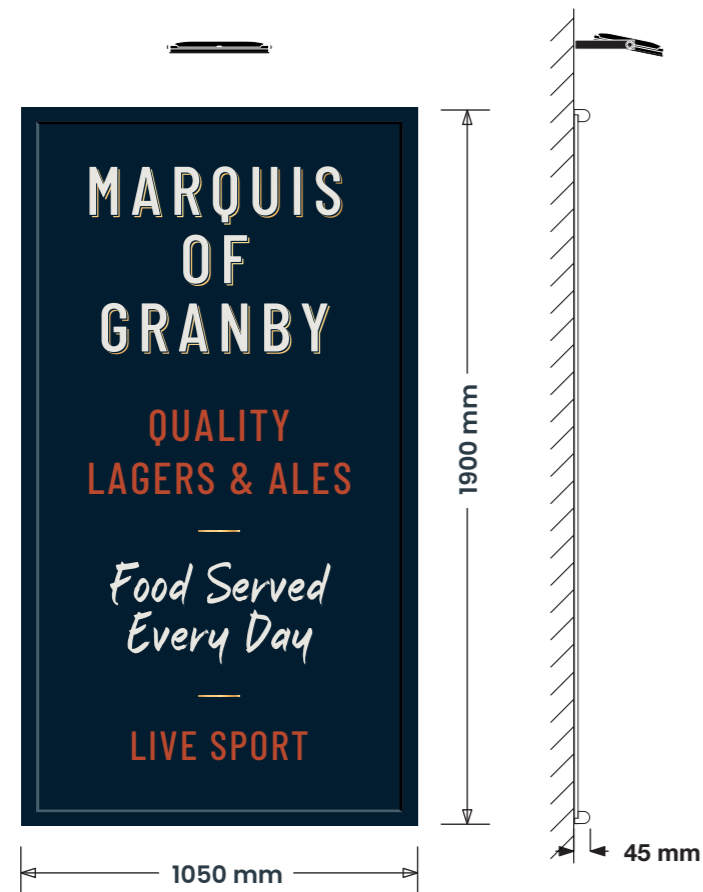

2900mm AGL

ITEM 07 (Qty 01) NAMEBOARD AMENITY

Single sided nameboard amenity sign.

Featuring:

- 2 mm Aluminium panel finished RAL 5008.
- 32 mm Bullnose trim finished RAL 5008.
- Applied vinyl text.
- 50W LED Slimline floodlight with Warm white illumination.

Scale 1:20