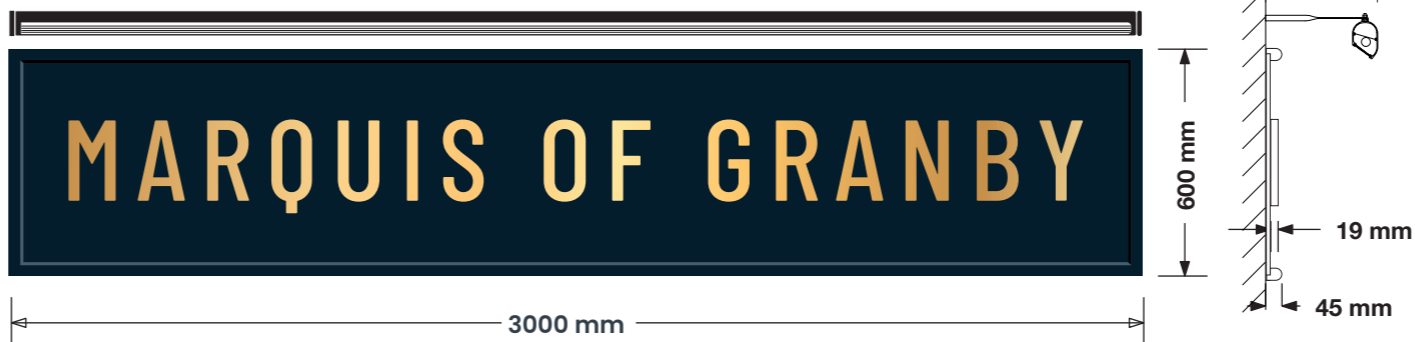

2800mm AGL
ITEM 05 (Qty 01) FASCIA
Single sided fascia sign.

1. **Featuring:**
2. 2 mm Aluminium panel finished RAL 5008.
   - 32 mm Bullnose trim finished RAL 5008.
   - 19 mm Foamex letters finished Gold.
   - Slimline LED trough light.
   - Warm white illumination.

Scale 1:20