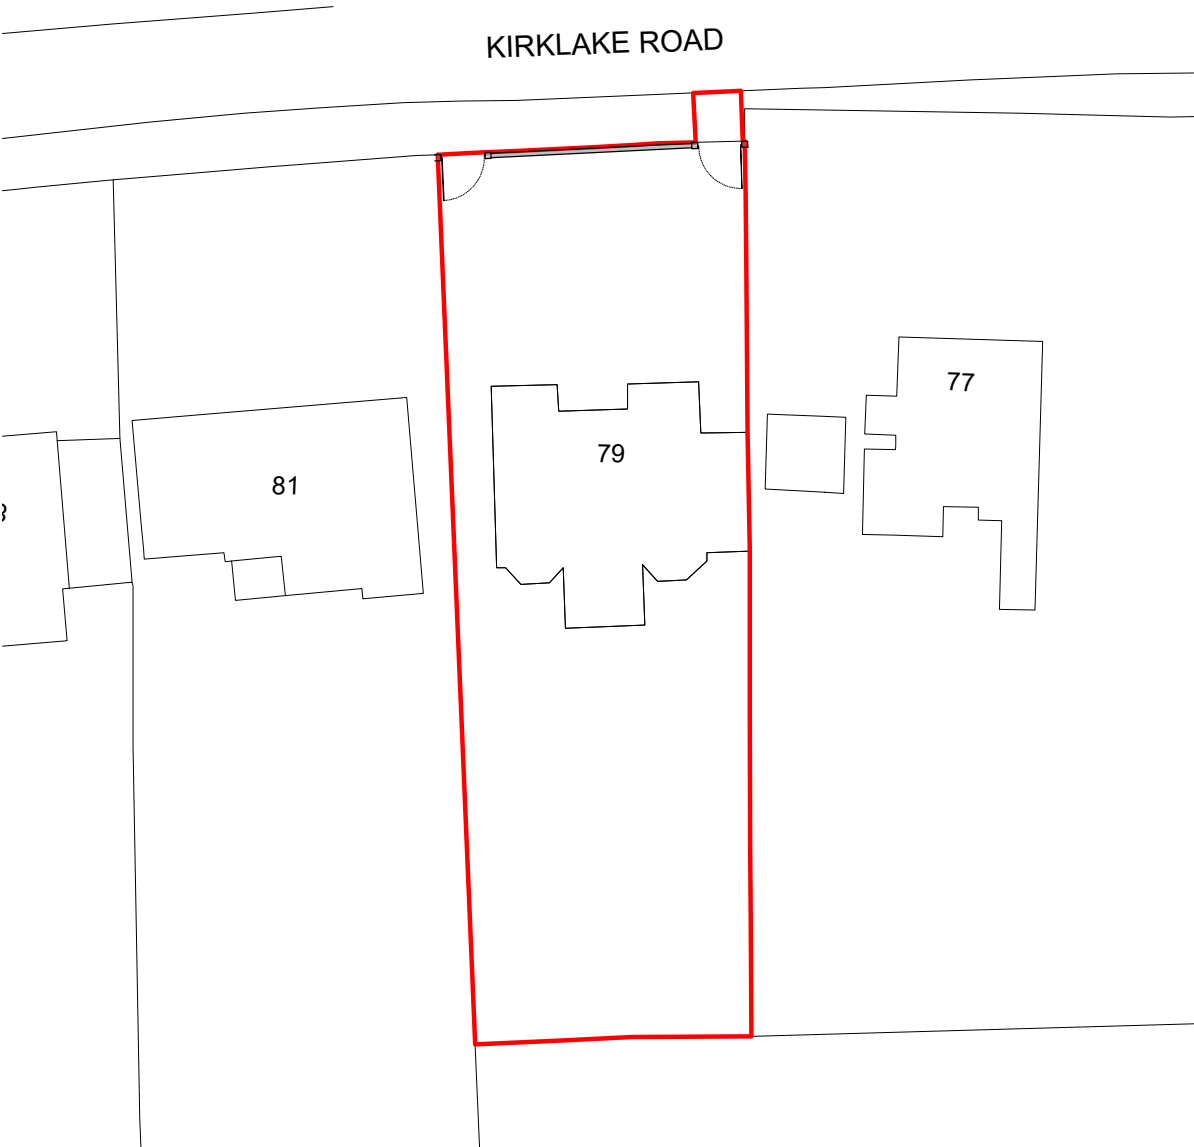

LOCATION PLAN @ 1:1250

SITE PLAN @ 1:500

JOB TITLE : 79 Kirklake Road Formby Liverpool L37 2DA
DWG TITLE : Location and Site Plan
DWG. NO. : 666-01
SCALE : As shown @ A4 Do not scale from drawing
DATE : 26/09/2023
STATUS : PLANNING
DRAWN BY : EH CHECKED BY : JC
<small>© CLAYTON ARCHITECTURE LIMITED. Tel: 01426599465 E: joe@claytonarchitecture.co.uk</small>