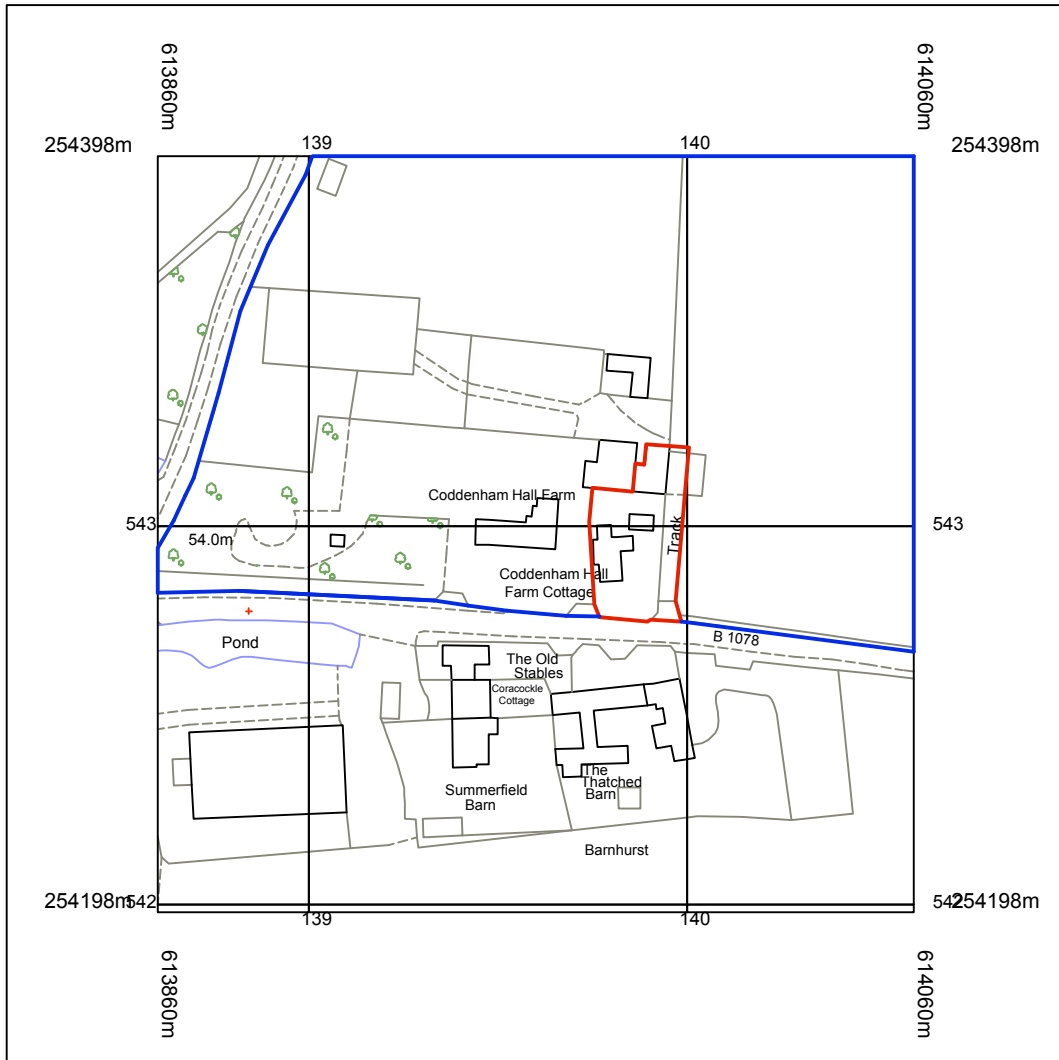

Stanfords VectorMap

LOCATION PLAN SCALE 1 : 1250

© Crown copyright and database rights 2023 OS 100035409

Reproduction in whole or in part is prohibited

without the permission of Ordnance Survey.