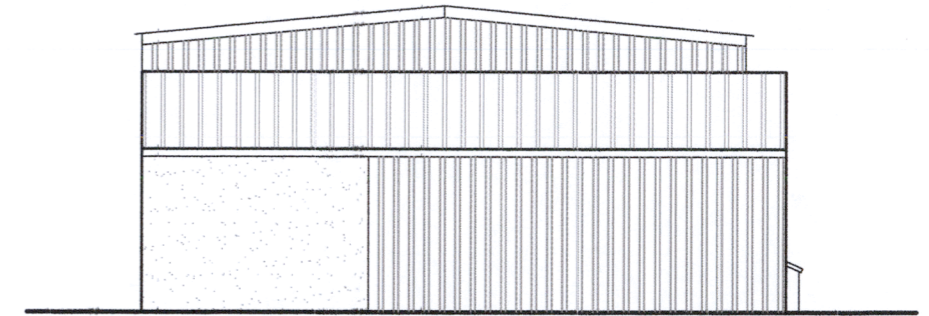

North West Elevation

South West Elevation

South East Elevation

North East Elevation

This Drawing Is Copyright

Do Not scale For Construction Purposes

Project Title;	Rev	Description	Date	Notes;
Alterations to Garage/ workshop				
Drawing Title: Proposed elevations				
Clients Name				
Site Address; Woody Nook, South Carn Brea Lane, Carnkie. TR16 6RF				

Drawing Number;	DS 091123 -04
Drawn By;	
Checked By;	
Scale;	1:100 @ A3

13 Little Gregwartha,
Four Lanes,
Redruth,
Cornwall.
TR16 6LN
Tel: (01209) 211794
Mobile: (07967) 633910

DS Designs