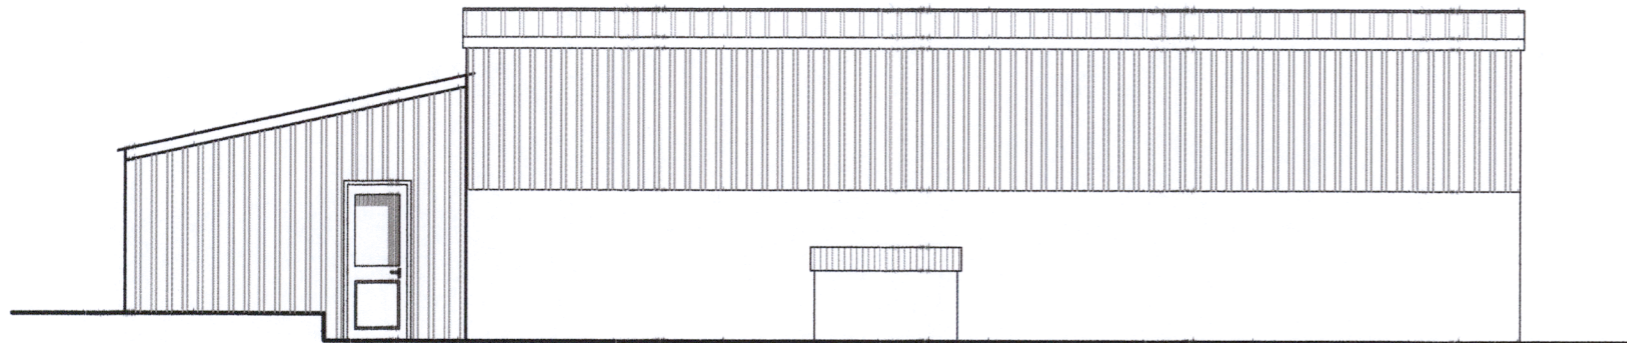

North West Elevation

South West Elevation

South East Elevation

North East Elevation

This Drawing Is Copyright

Do Not scale For Construction Purposes

Project Title;	Rev	Description	Date	Notes;
Alterations to Garage/ workshop				
Drawing Title: Proposed elevations				
Clients Name				
Site Address; Woody Nook, South Carn Brea Lane, Carnkie. TR16 6RF				

Drawing Number;	DS 091123 -04
Drawn By;	
Checked By;	
Scale;	1:100 @ A3

13 Little Gregwartha,
Four Lanes,
Redruth,
Cornwall.
TR16 6LN
Tel: (01209) 211794
Mobile: (07967) 633910

DS Designs