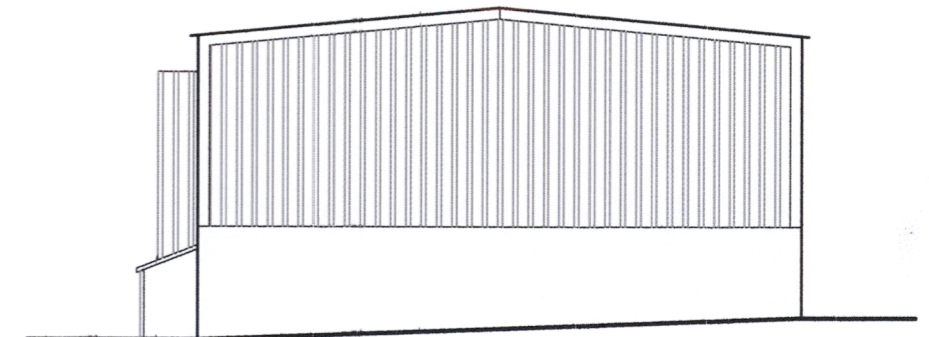

North West Elevation

South West Elevation

South East Elevation

North East Elevation

This Drawing Is Copyright

Do Not scale For Construction Purposes

Project Title;	Rev	Description	Date	Notes;
Alterations to Garage/ workshop				
Drawing Title: Proposed elevations				
Clients Name				
Site Address; Woody Nook, South Carn Brea Lane, Carnkie. TR16 6RF				

Drawing Number;	DS 091123 -04
Drawn By;	
Checked By;	
Scale;	1:100 @ A3

13 Little Gregwartha,
Four Lanes,
Redruth,
Cornwall.
TR16 6LN
Tel: (01209) 211794
Mobile: (07967) 633910

DS Designs