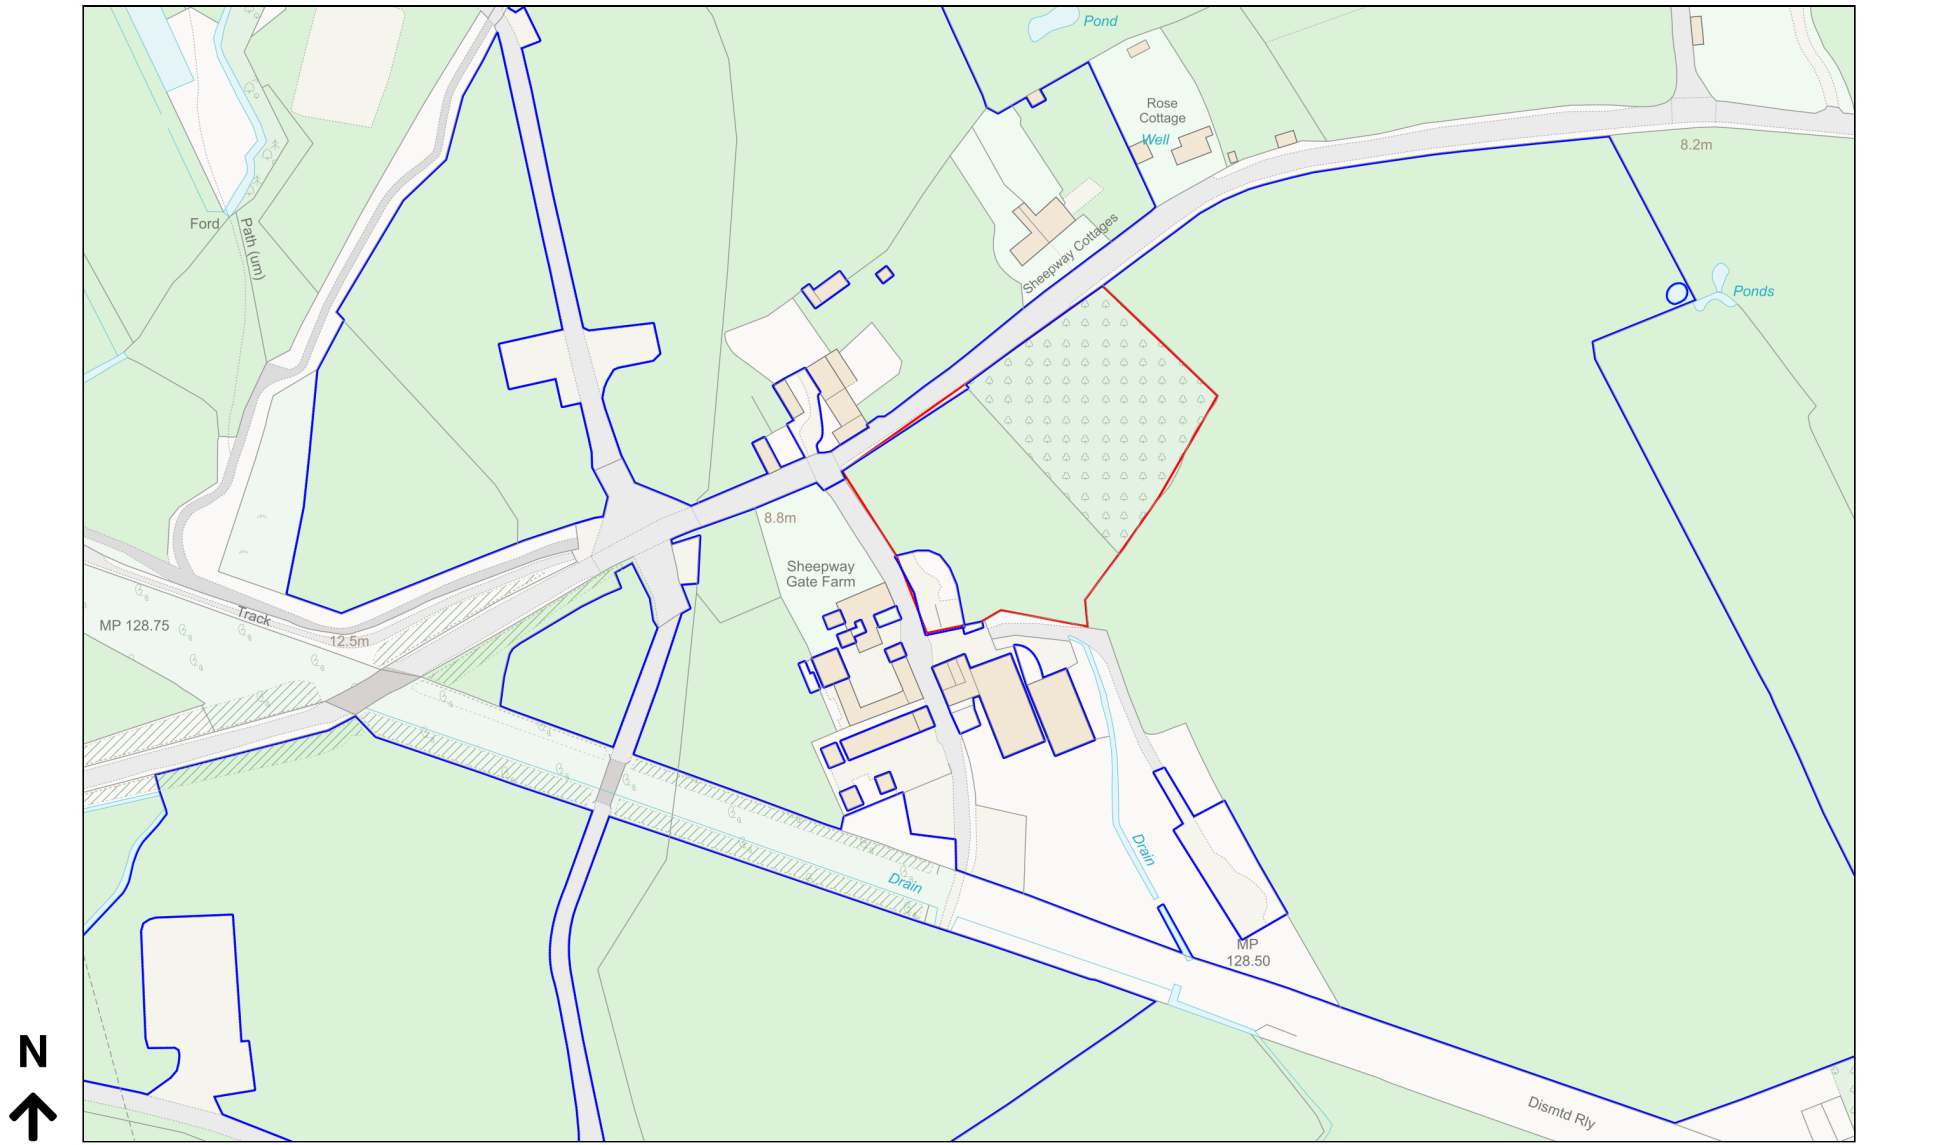

Location Plan

Site Address: Shipway Gate Farm, Sheepway, Portbury, BS20 7TB

Date Produced: 29-Nov-2023

Scale: 1:2500 @A4

Planning Portal Reference: PP-12640138v1