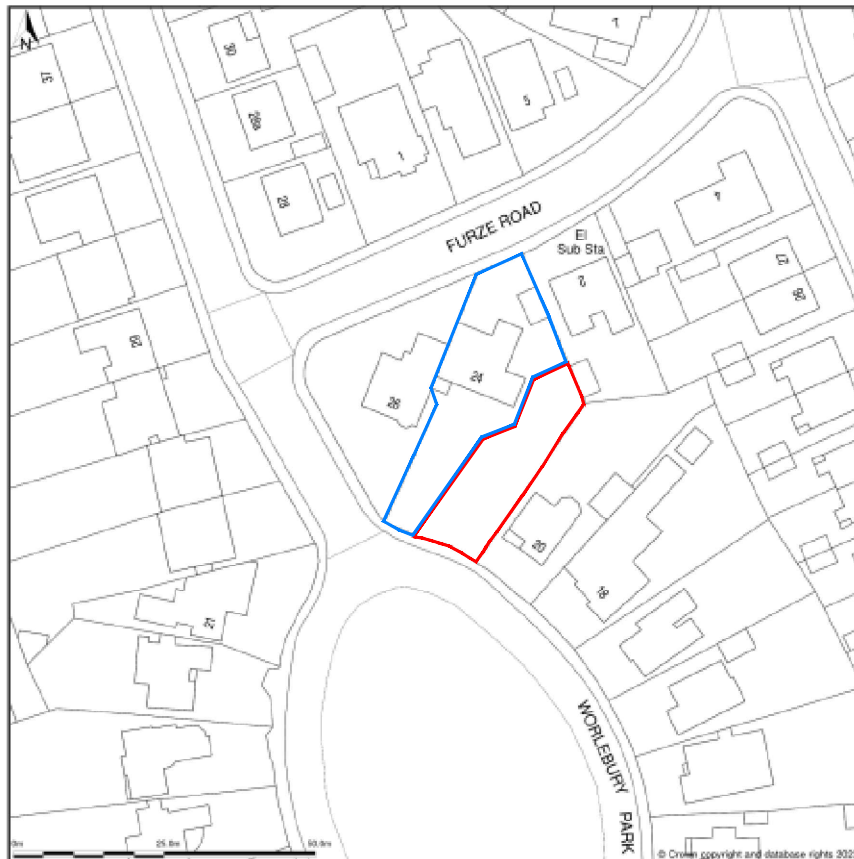

24, Worlebury Park Road, Weston-super-mare, North Somerset, BS22 9RZ

Location Plan shows area bounded by: 333310.83, 162858.32 333452.25, 162999.74 (at a scale of 1:1250), OSGridRef: ST33386292. The representation of a road, track or path is no evidence of a right of way. The representation of features as lines is no evidence of a property boundary.

Produced on 28th Nov 2023 from the Ordnance Survey National Geographic Database and incorporating surveyed revision available at this date. Reproduction in whole or part is prohibited without the prior permission of Ordnance Survey. © Crown copyright 2023. Supplied by www.buyaplan.co.uk a licensed Ordnance Survey partner (100053143). Unique plan reference: #00863781-BD70F0.