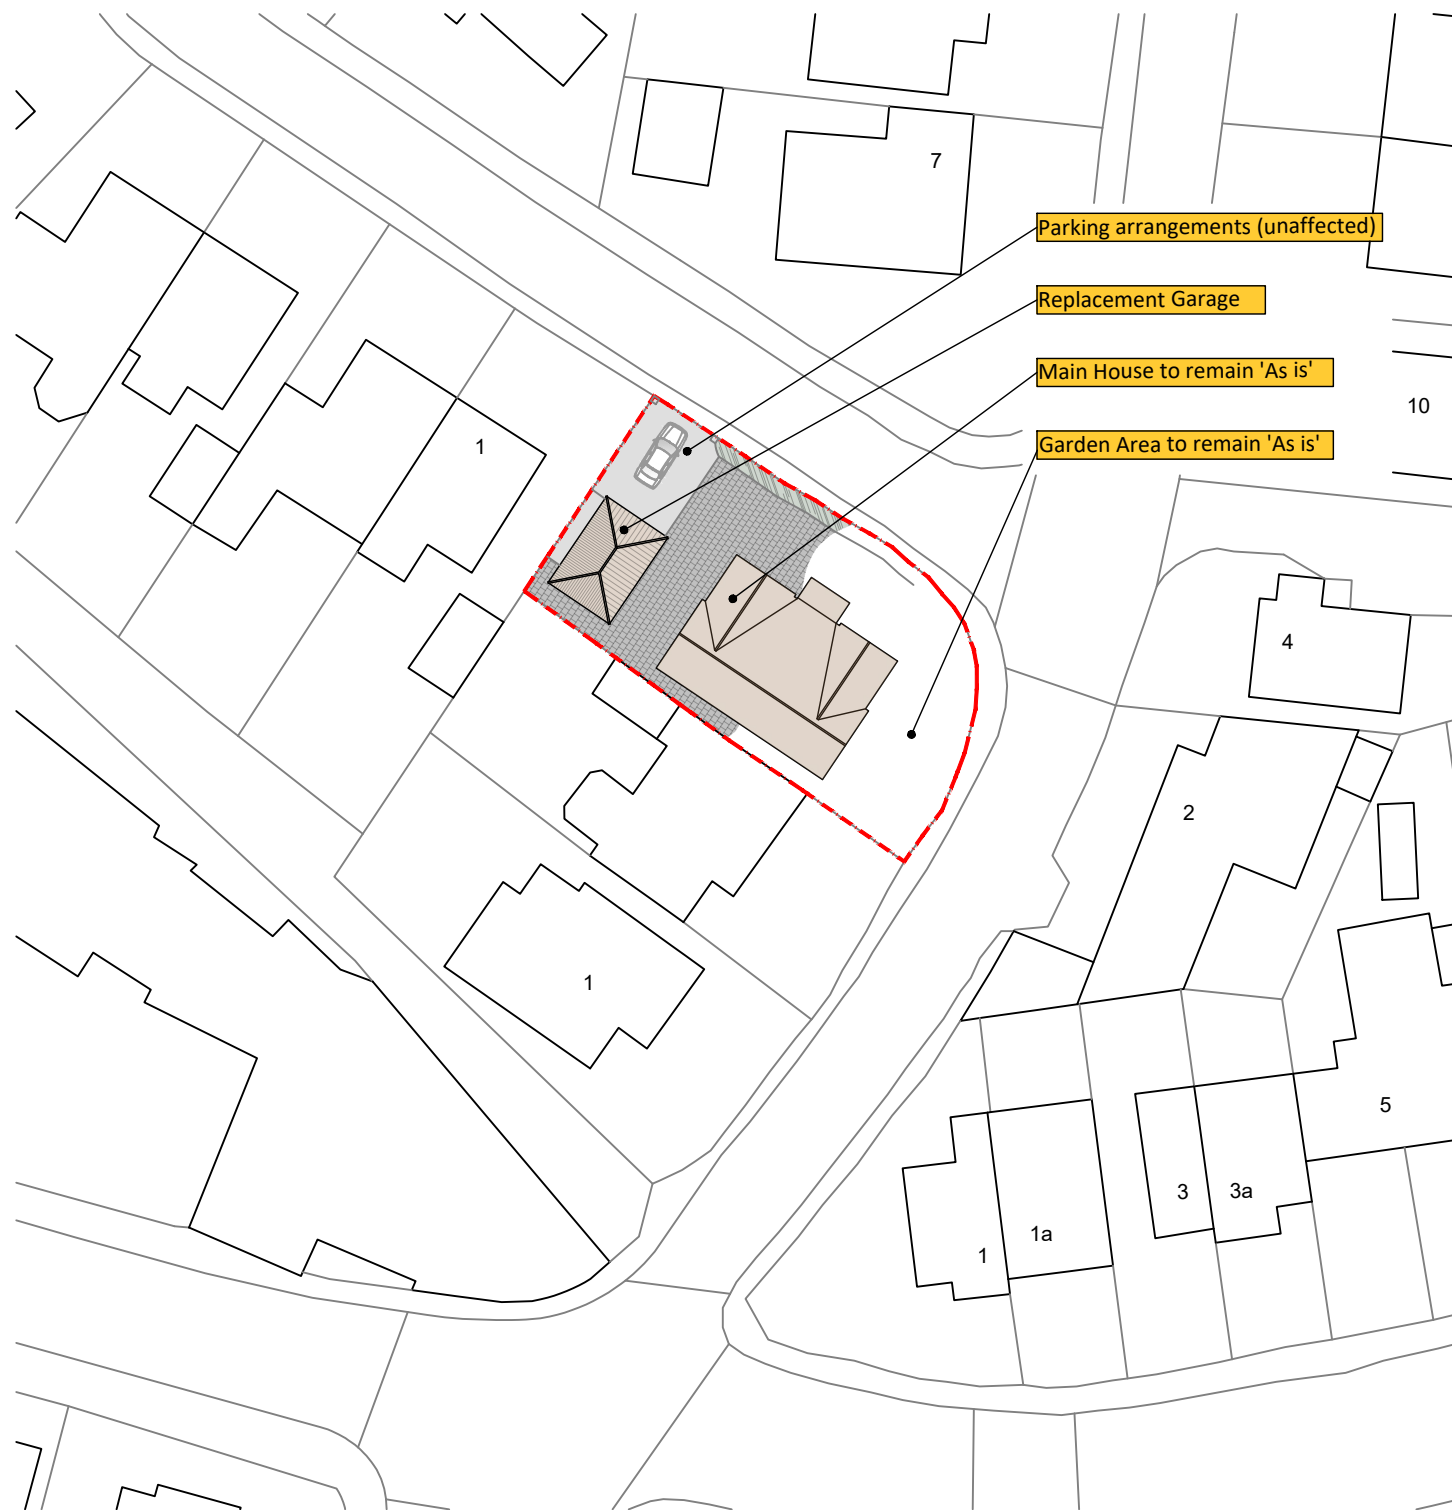

1:500

REVISION	DATE	DETAILS

PROJECT Proposed replacement outbuilding at 5 Station Road, St Georges, BS22 7XH		
DRAWING TITLE Site Location and Site/Block Plan		
SCALE @ A3 As Shown	DATE October 23	DRAWN RT
DRAWING NUMBER 23-084-100