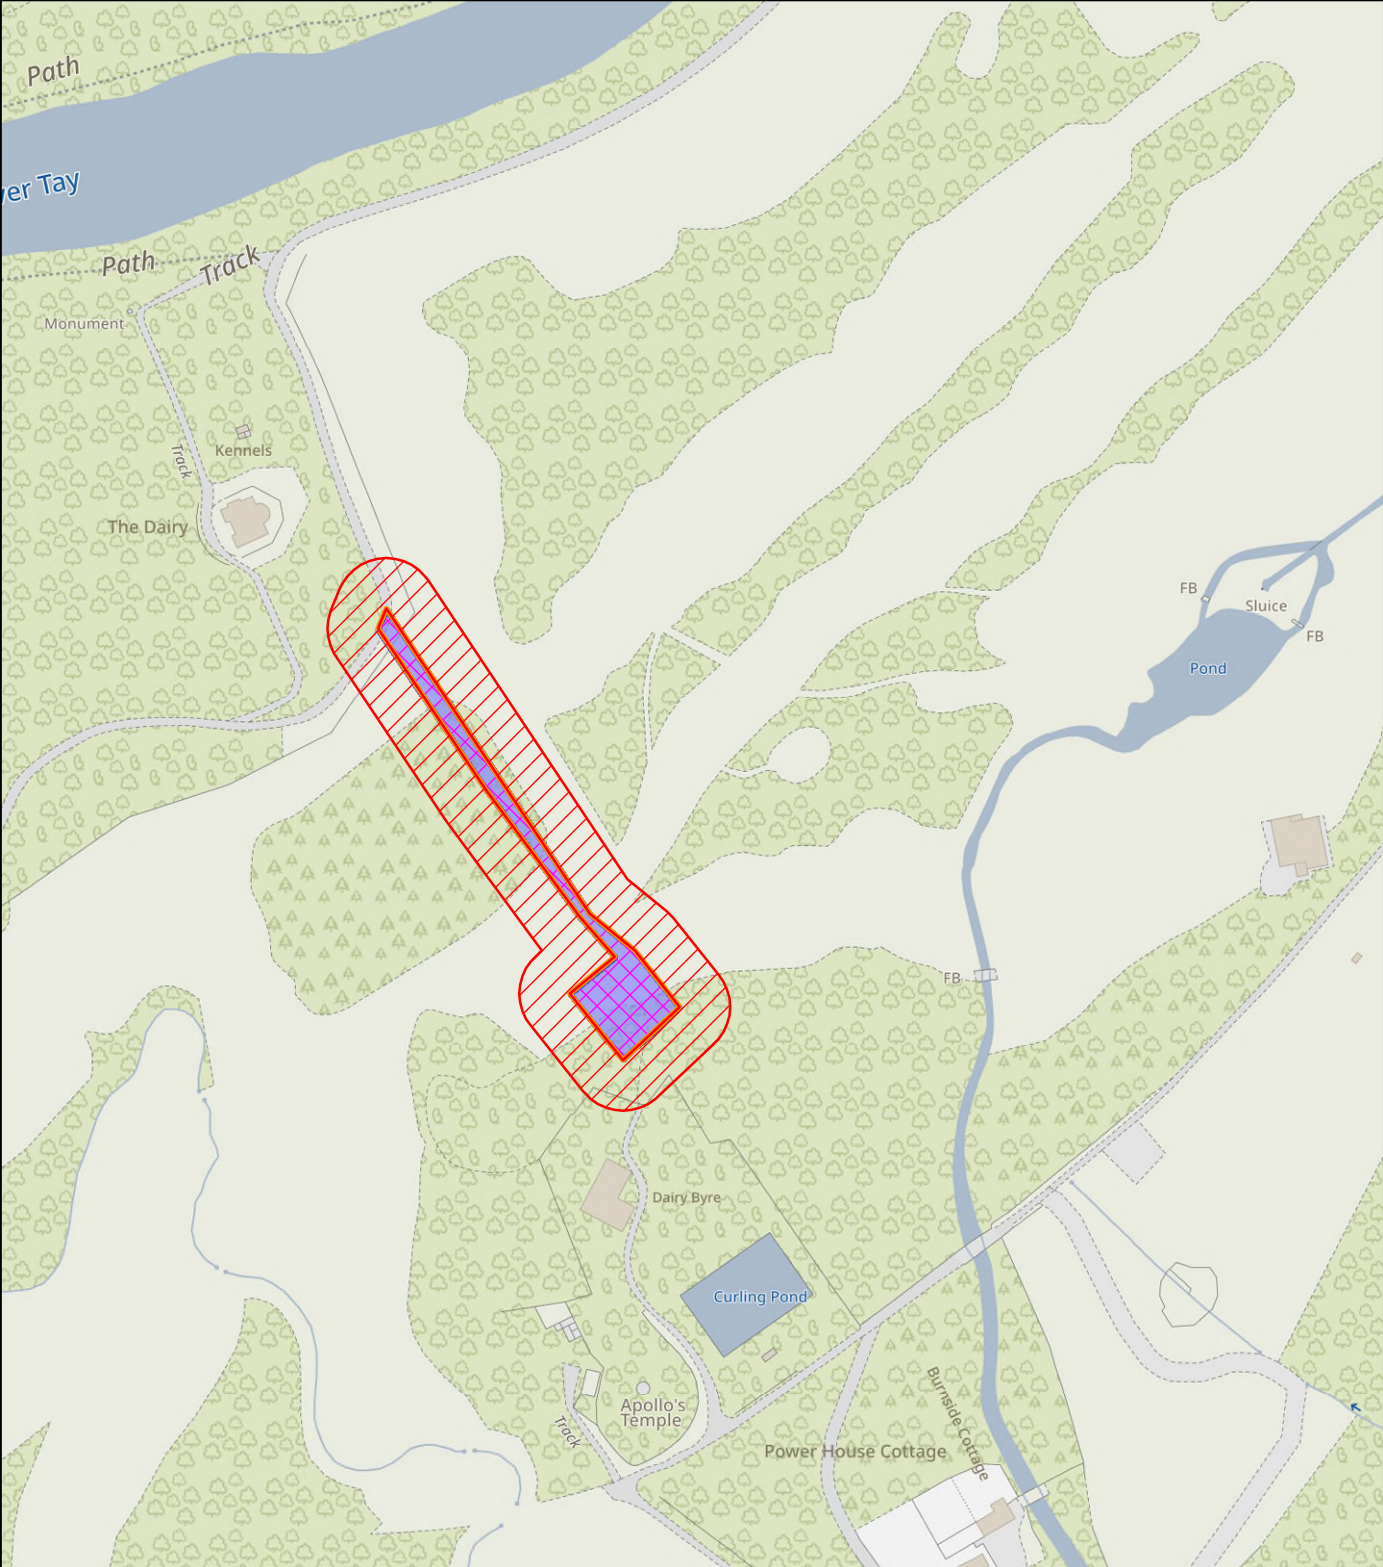

Perth & Kinross Council

NEIGHBOUR NOTIFICATION

Location Plan showing planning application site

This map is for Neighbour Notification ONLY. It must not be reproduced or used for any other purpose.

© Crown copyright [and database rights] 2023 OS 100016971. You are permitted to use this data solely to enable you to respond to, or interact with, the organisation that provided you with the data. You are not permitted to copy, sub-licence, distribute or sell any of this data to third parties in any form.