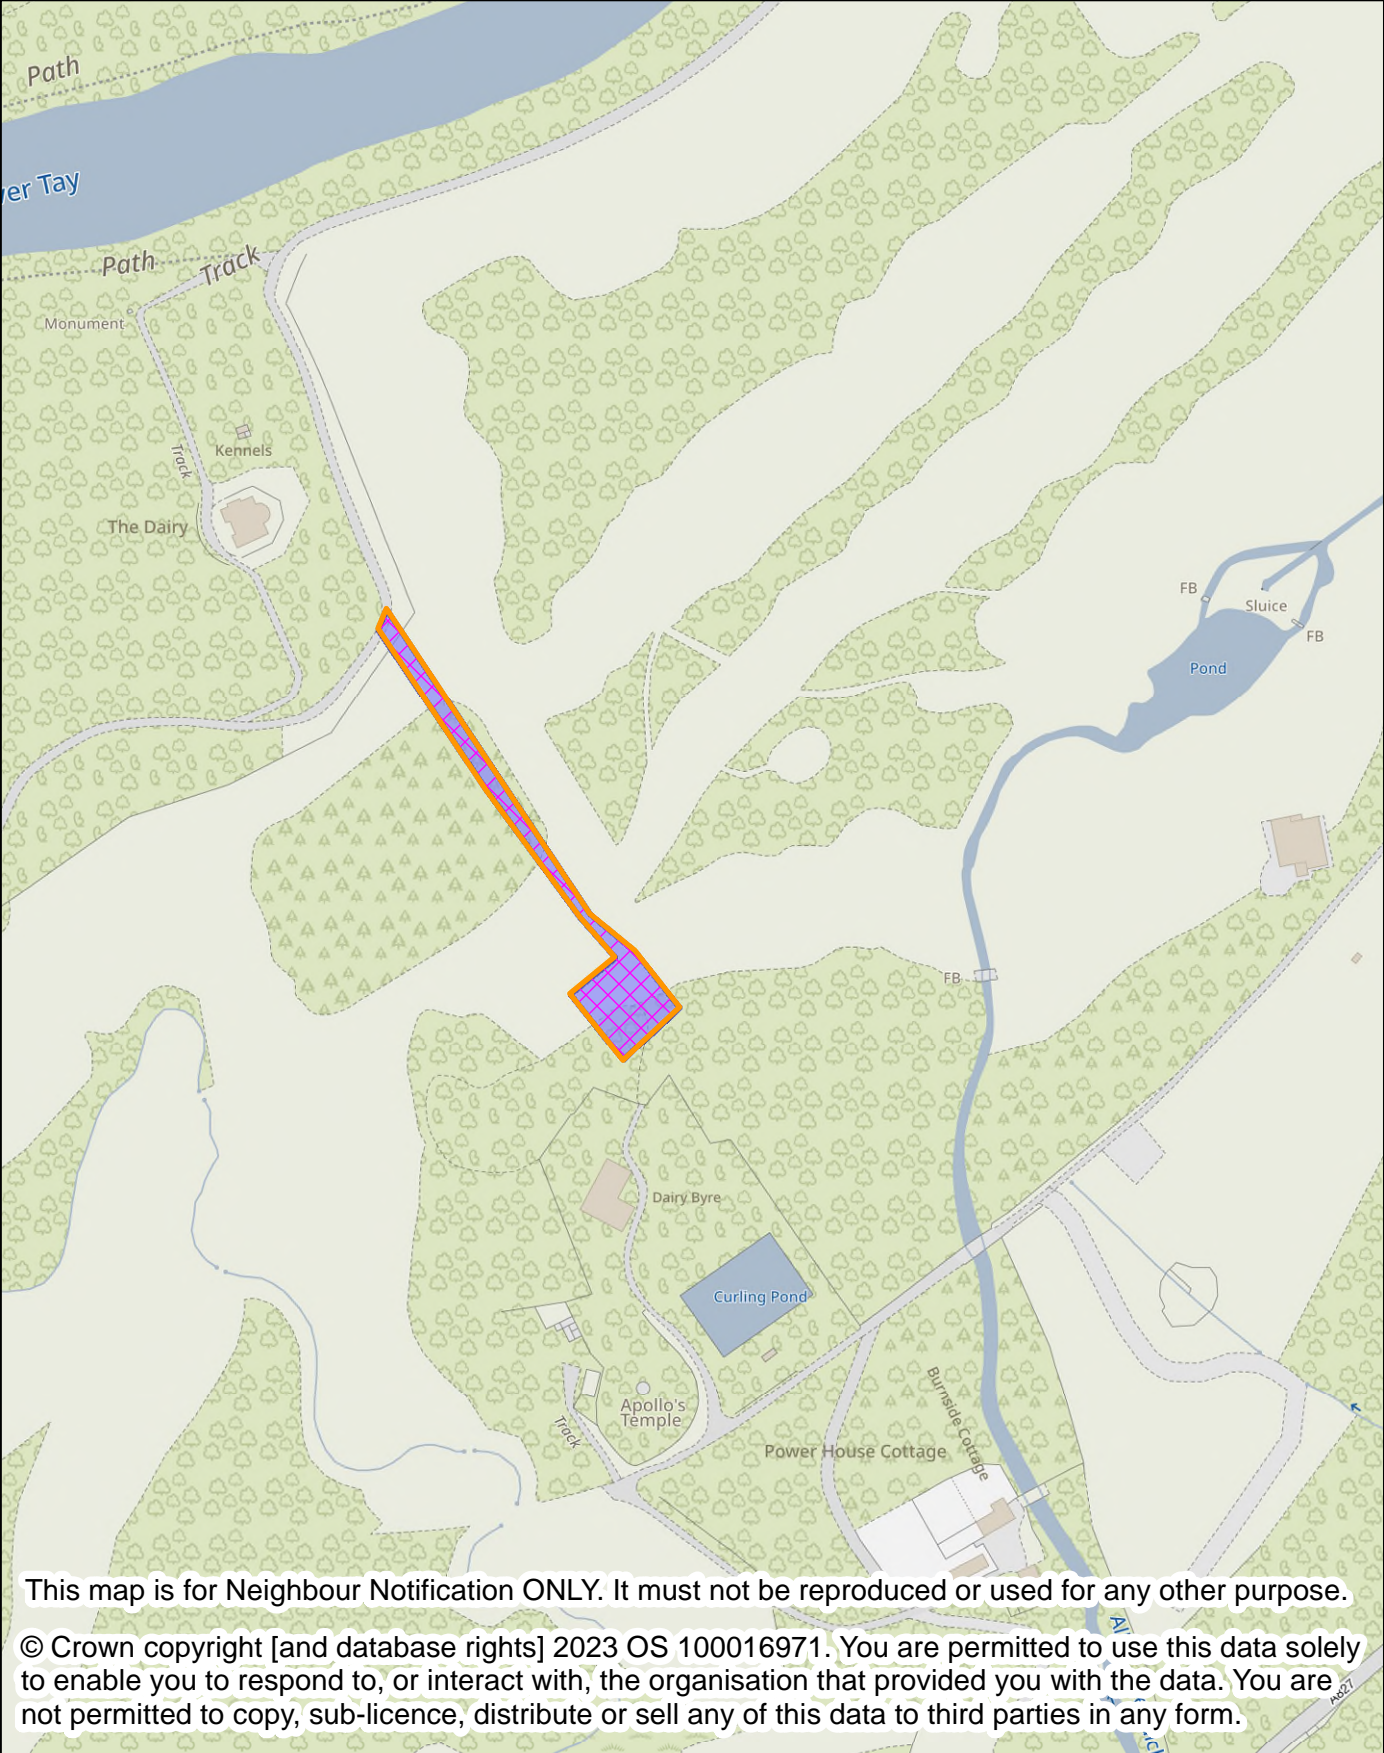

Perth & Kinross Council

NEIGHBOUR NOTIFICATION

Location Plan showing planning application site

This map is for Neighbour Notification ONLY. It must not be reproduced or used for any other purpose.

© Crown copyright [and database rights] 2023 OS 100016971. You are permitted to use this data solely to enable you to respond to, or interact with, the organisation that provided you with the data. You are not permitted to copy, sub-licence, distribute or sell any of this data to third parties in any form.