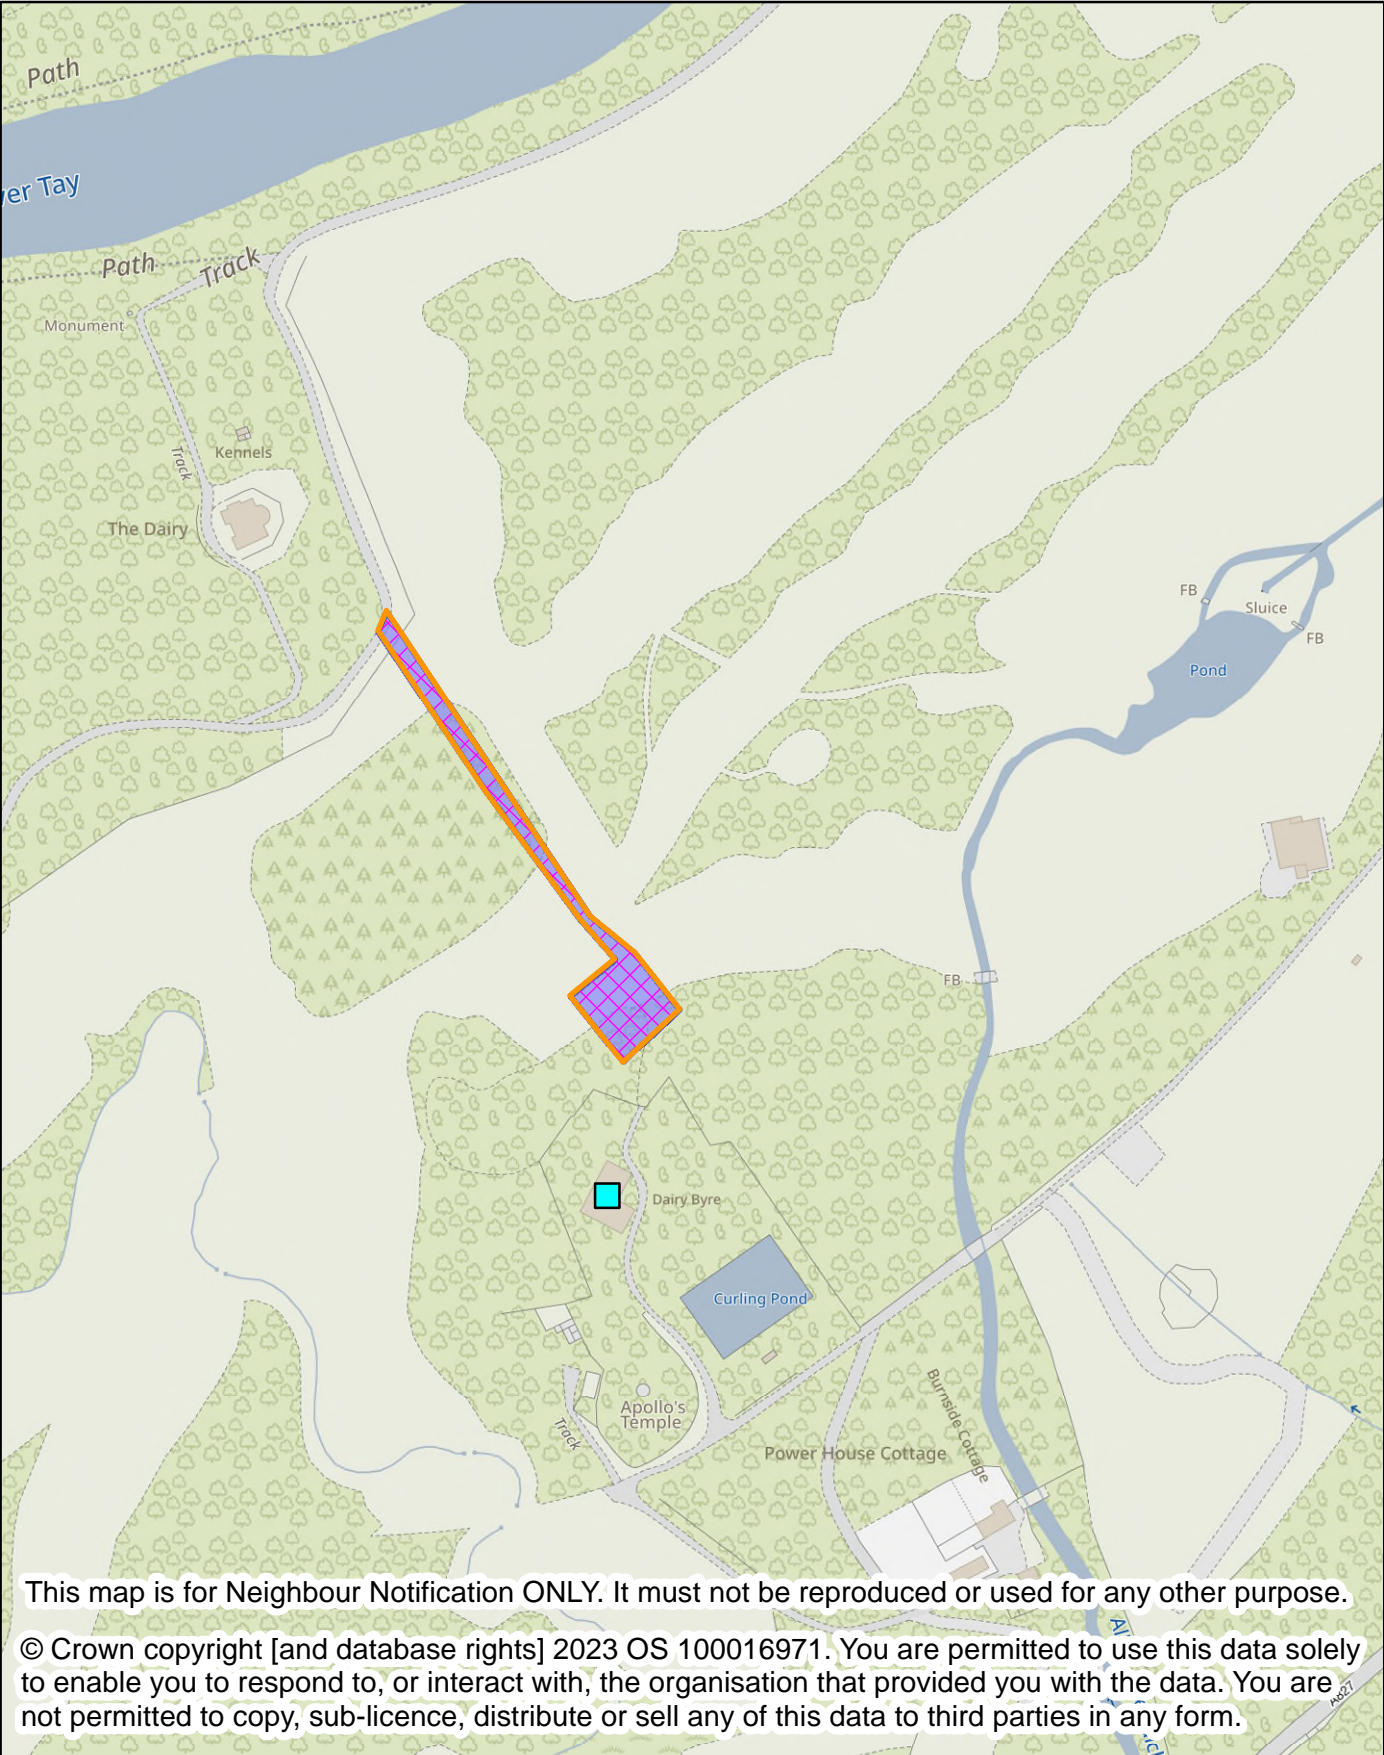

Perth & Kinross Council

NEIGHBOUR NOTIFICATION

Location Plan showing planning application site

This map is for Neighbour Notification ONLY. It must not be reproduced or used for any other purpose.

© Crown copyright [and database rights] 2023 OS 100016971. You are permitted to use this data solely to enable you to respond to, or interact with, the organisation that provided you with the data. You are not permitted to copy, sub-licence, distribute or sell any of this data to third parties in any form.