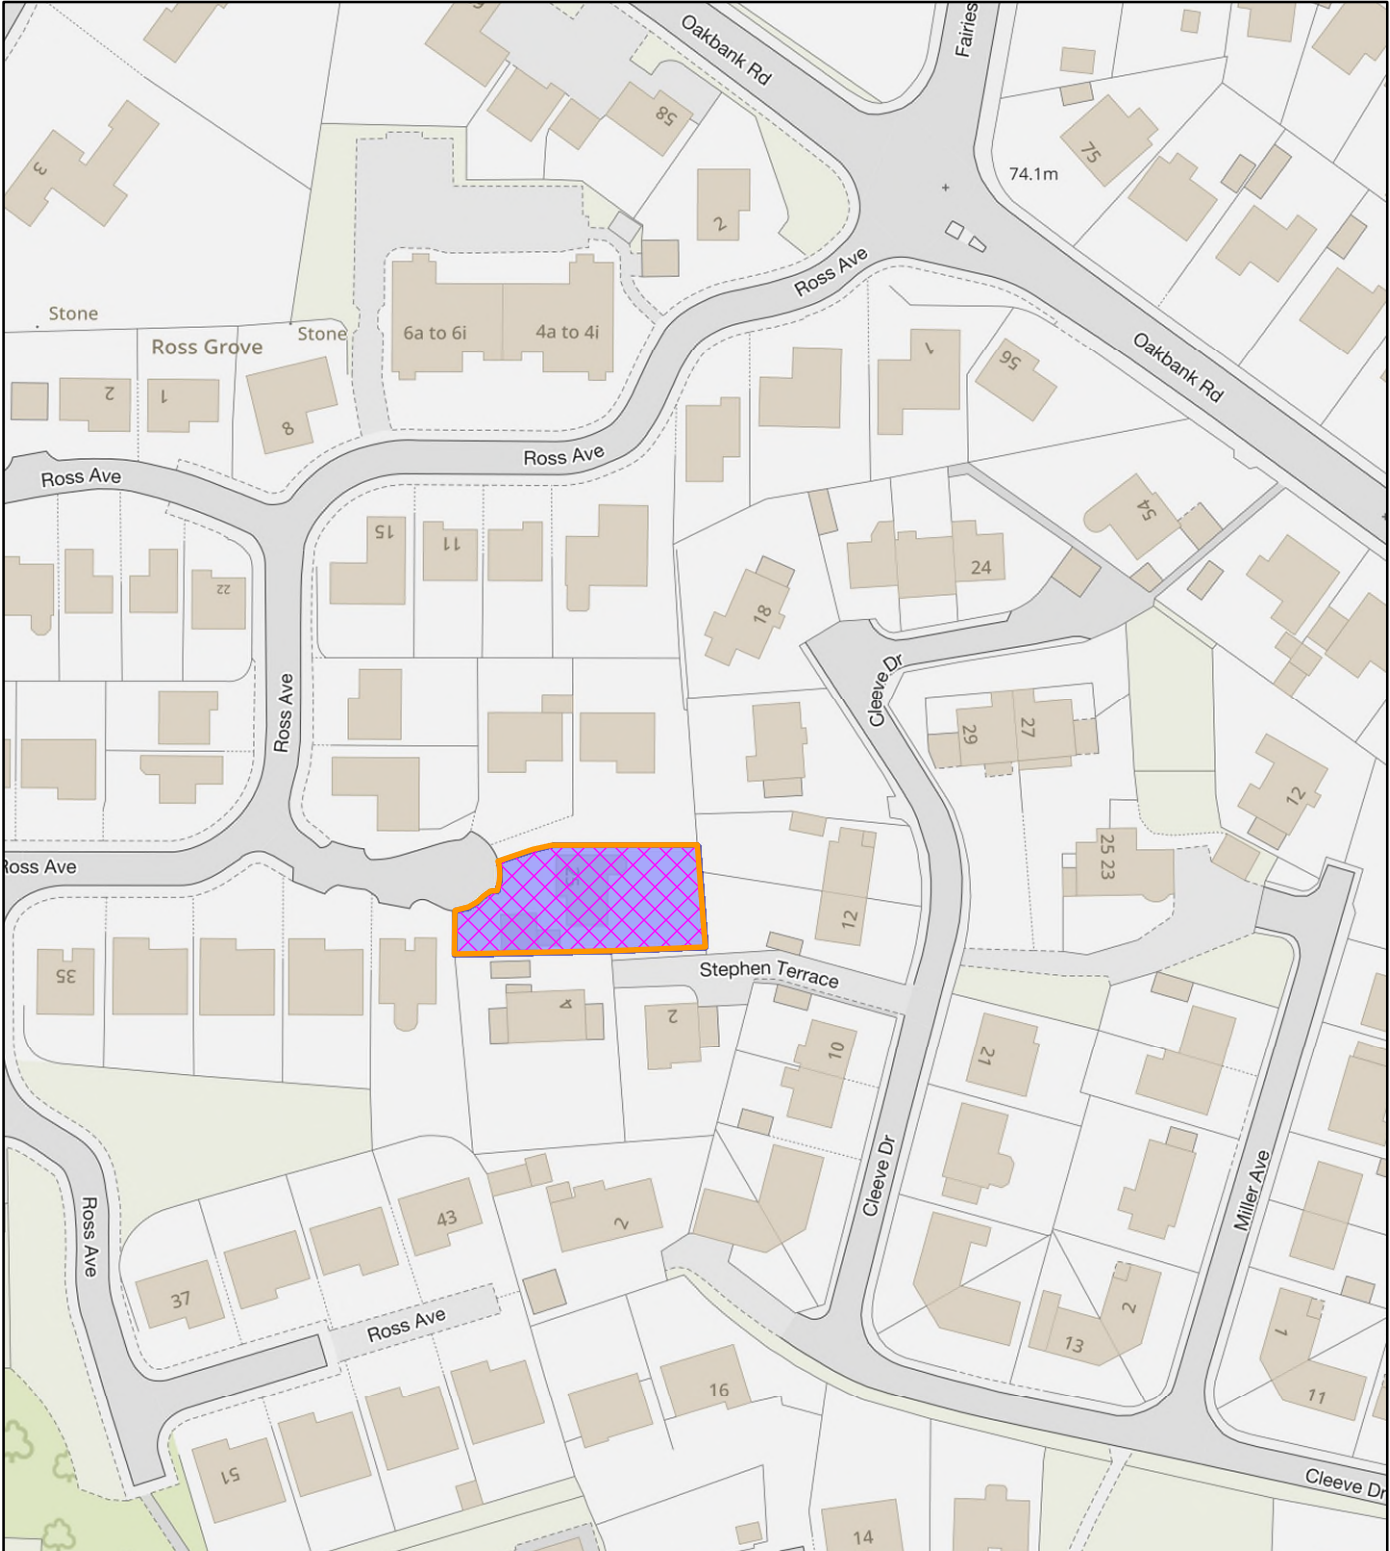

## NEIGHBOUR NOTIFICATION

Location Plan showing planning application site

This map is for Neighbour Notification ONLY. It must not be reproduced or used for any other purpose.

© Crown copyright [and database rights] 2023 OS 100016971. You are permitted to use this data solely to enable you to respond to, or interact with, the organisation that provided you with the data. You are not permitted to copy, sub-licence, distribute or sell any of this data to third parties in any form.