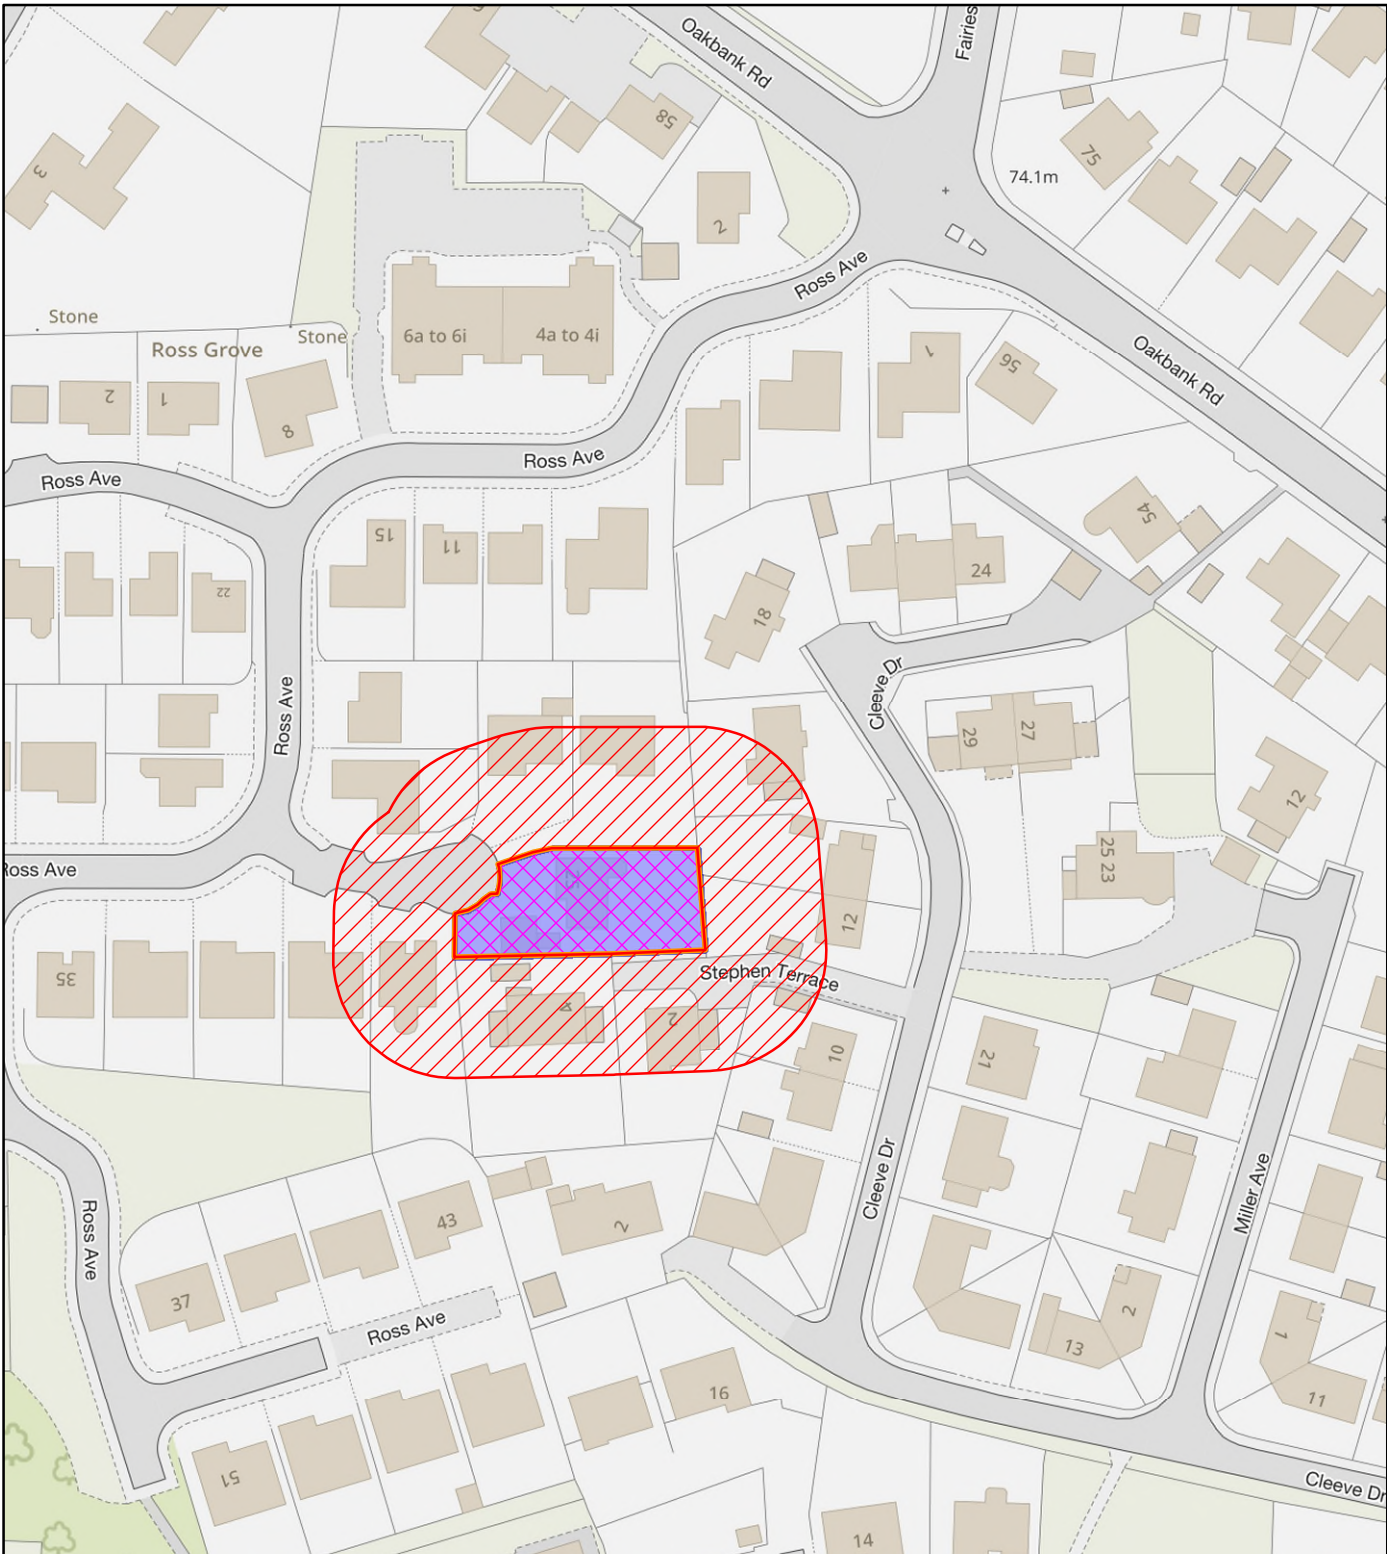

## NEIGHBOUR NOTIFICATION

Location Plan showing planning application site

This map is for Neighbour Notification ONLY. It must not be reproduced or used for any other purpose.

© Crown copyright [and database rights] 2023 OS 100016971. You are permitted to use this data solely to enable you to respond to, or interact with, the organisation that provided you with the data. You are not permitted to copy, sub-licence, distribute or sell any of this data to third parties in any form.