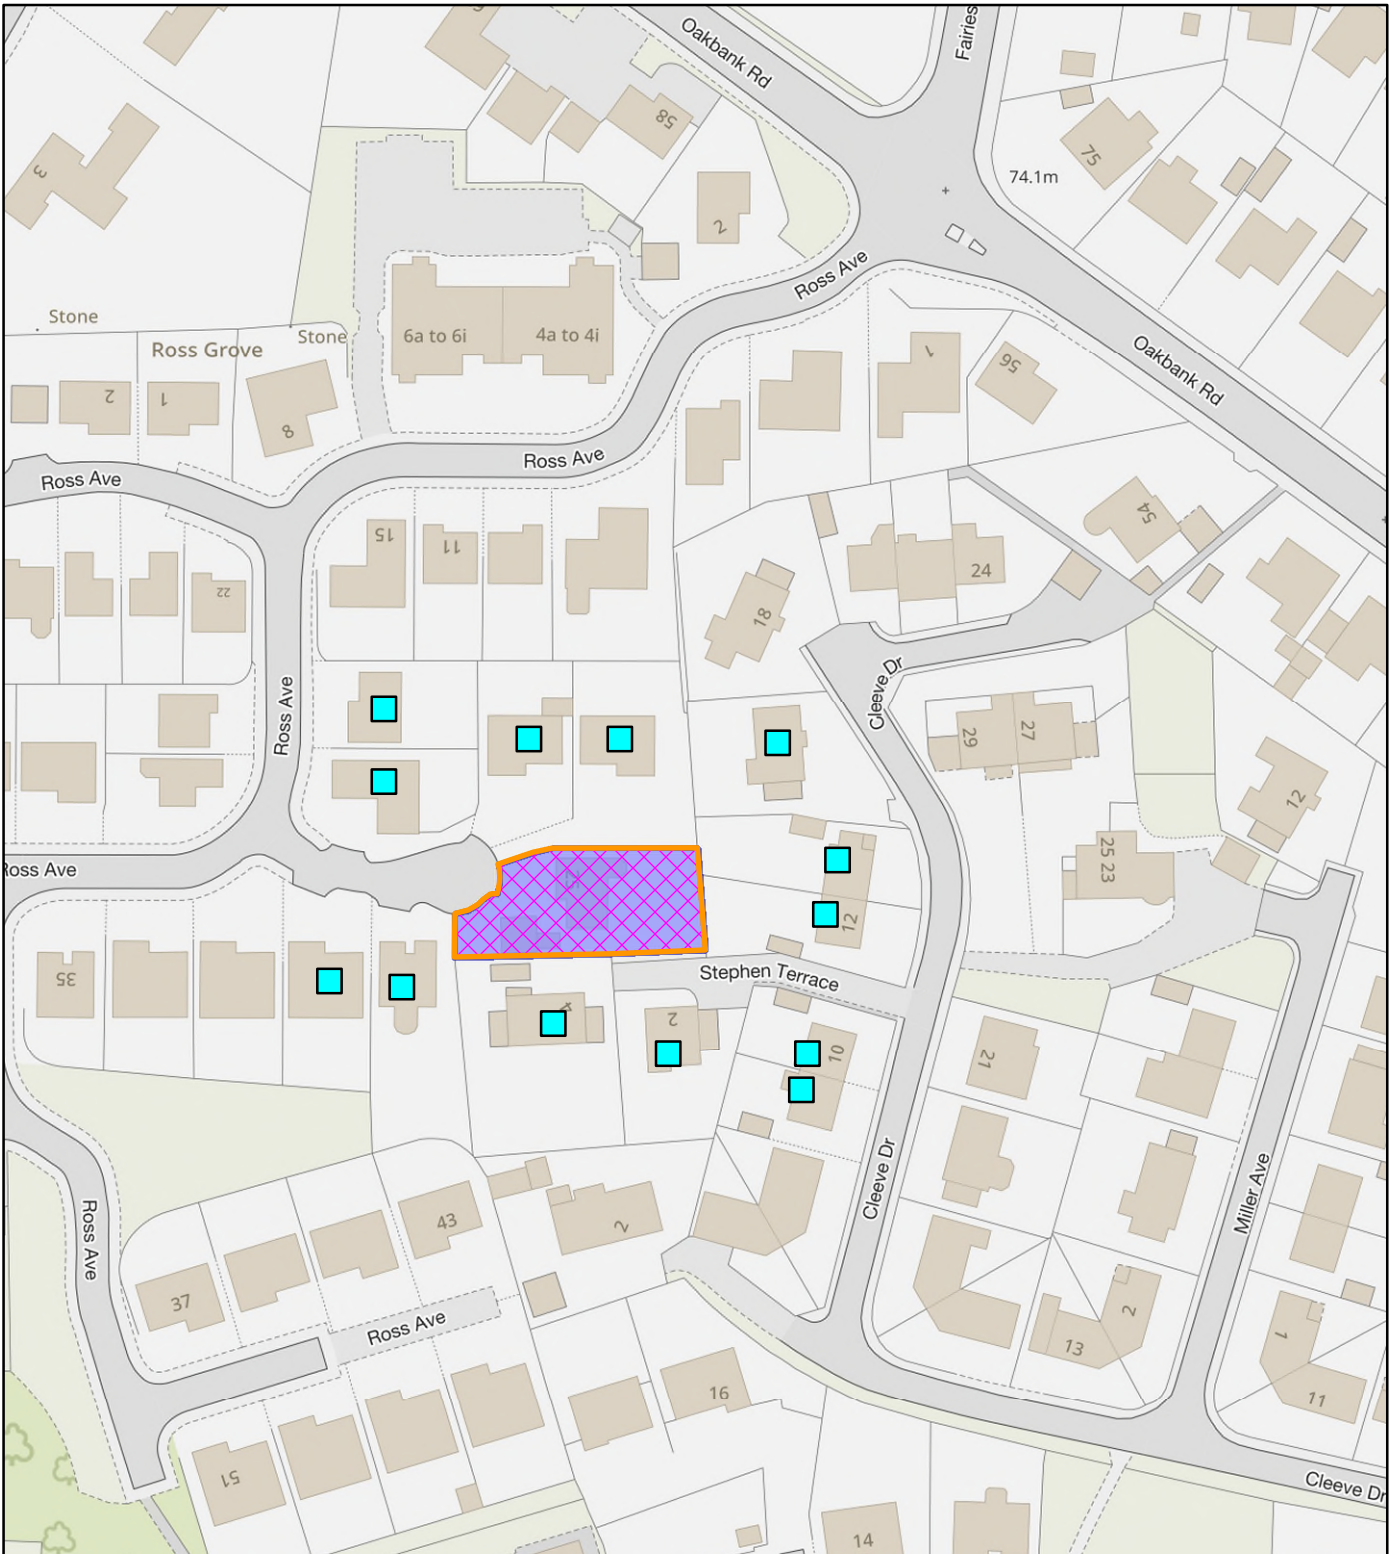

## NEIGHBOUR NOTIFICATION

Location Plan showing planning application site

This map is for Neighbour Notification ONLY. It must not be reproduced or used for any other purpose.

© Crown copyright [and database rights] 2023 OS 100016971. You are permitted to use this data solely to enable you to respond to, or interact with, the organisation that provided you with the data. You are not permitted to copy, sub-licence, distribute or sell any of this data to third parties in any form.