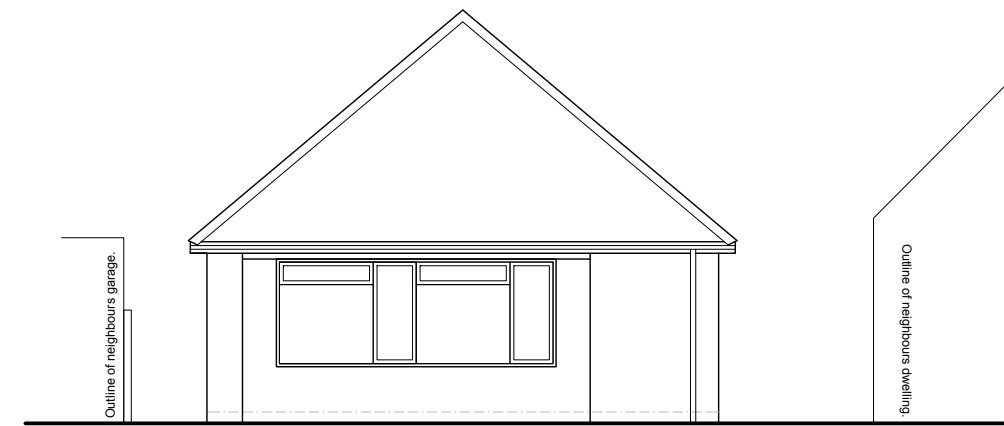

North Elevation | existing

East Elevation | existing

South Elevation | existing

West Elevation | existing

 M) 07792 379302 E)rudi.design.co@gmail.com w)cloud9designstudio.co.uk

Project/Address	Extensions, alterations & reconfiguration 10 Laburnum Grove, Hayling Island, Hampshire, PO11 9DR	Drawing Name	Existing Elevations
Scale and paper		Drawing No & Rev	C9/0272/02
		Scale and paper	1:100 @ A3
		Date	February 2023
Client	Kim Tombs	Drawn/checked	Rudi

Note: these drawings are prepared for planning puposes only, do not scale for any other purpose.