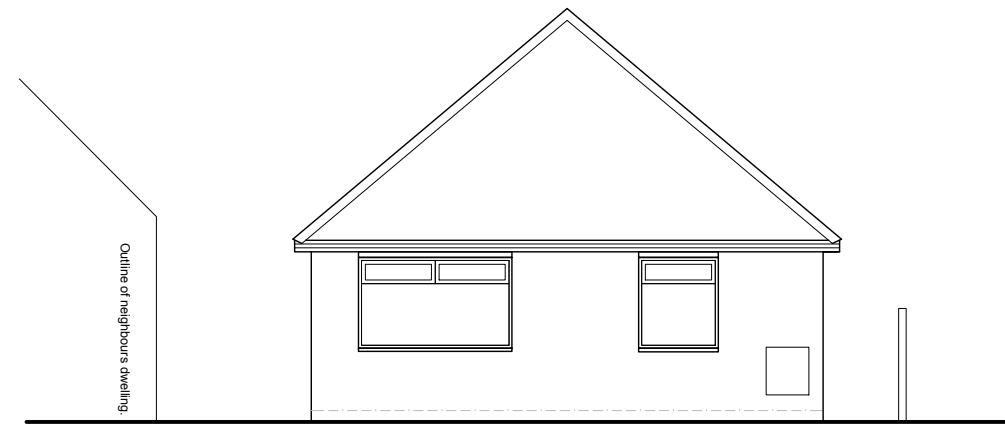

North Elevation | existing

East Elevation | existing

South Elevation | existing

West Elevation | existing

 M) 07792 379302 E)rudi.design.co@gmail.com w)cloud9designstudio.co.uk

Project/Address	Extensions, alterations & reconfiguration 10 Laburnum Grove, Hayling Island, Hampshire, PO11 9DR	Drawing Name	Existing Elevations
Scale and paper		Drawing No & Rev	C9/0272/02
		Scale and paper	1:100 @ A3
		Date	February 2023
Client	Kim Tombs	Drawn/checked	Rudi

Note: these drawings are prepared for planning puposes only, do not scale for any other purpose.