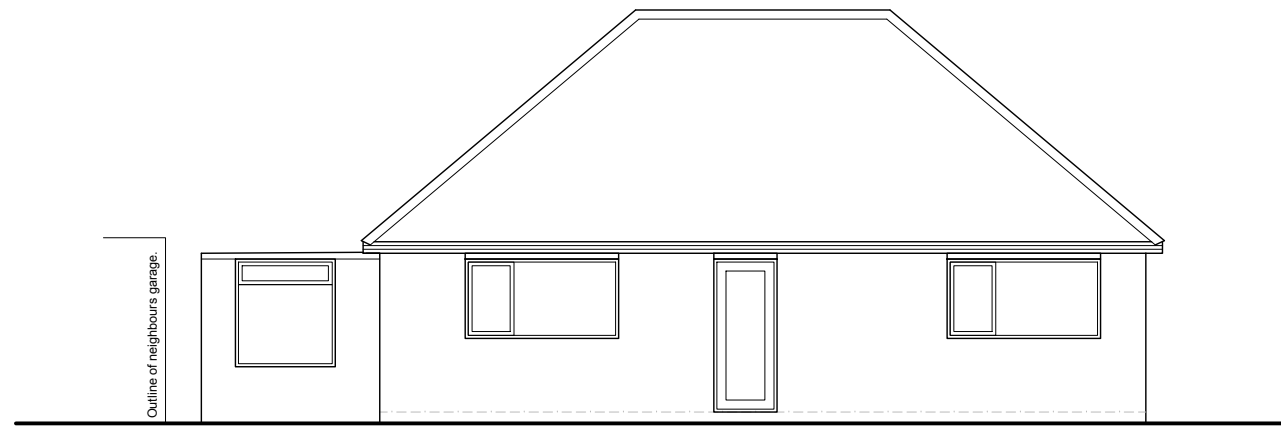

North Elevation | existing

East Elevation | existing

South Elevation | existing

West Elevation | existing

 M) 07792 379302 E)rudi.design.co@gmail.com w)cloud9designstudio.co.uk

Project/Address	Extensions, alterations & reconfiguration 10 Laburnum Grove, Hayling Island, Hampshire, PO11 9DR	Drawing Name	Existing Elevations
Scale and paper		Drawing No & Rev	C9/0272/02
		Scale and paper	1:100 @ A3
		Date	February 2023
Client	Kim Tombs	Drawn/checked	Rudi

Note: these drawings are prepared for planning puposes only, do not scale for any other purpose.