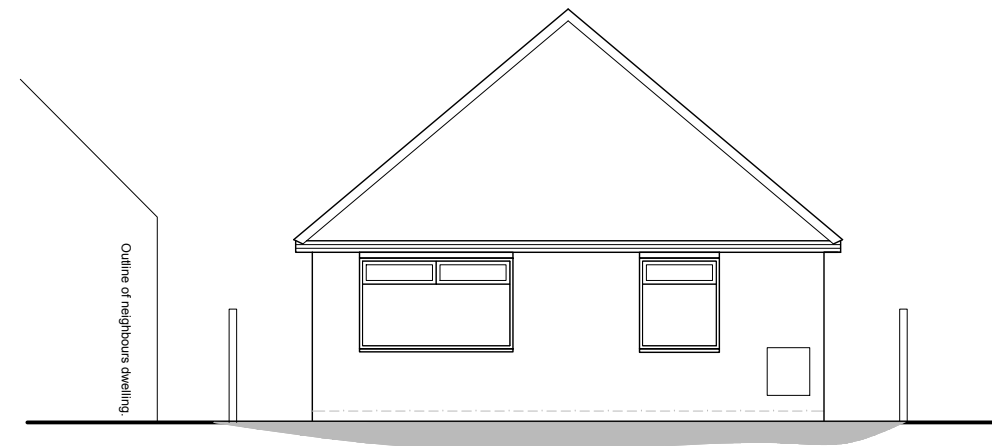

North Elevation | proposed

East Elevation | proposed

South Elevation | proposed

West Elevation | proposed

PROPOSED ELEVATIONS

		CLOUD9 DESIGN STUDIO	
M) 07792 379302		E)rudi.design.co@gmail.com	
w)cloud9designstudio.co.uk			
Project/Address	Extensions, alterations & reconfiguration 10 Laburnum Grove, Hayling Island, Hampshire, PO11 9DR	Drawing Name	Proposed Elevations
Scale and paper		Drawing No & Rev	C9/0272/04
		Date	1:100 @ A3 November 2023
Client	Kim Tombs	Drawn/checked	Rudi

Note: these drawings are prepared for planning puposes only, do not scale for any other purpose.