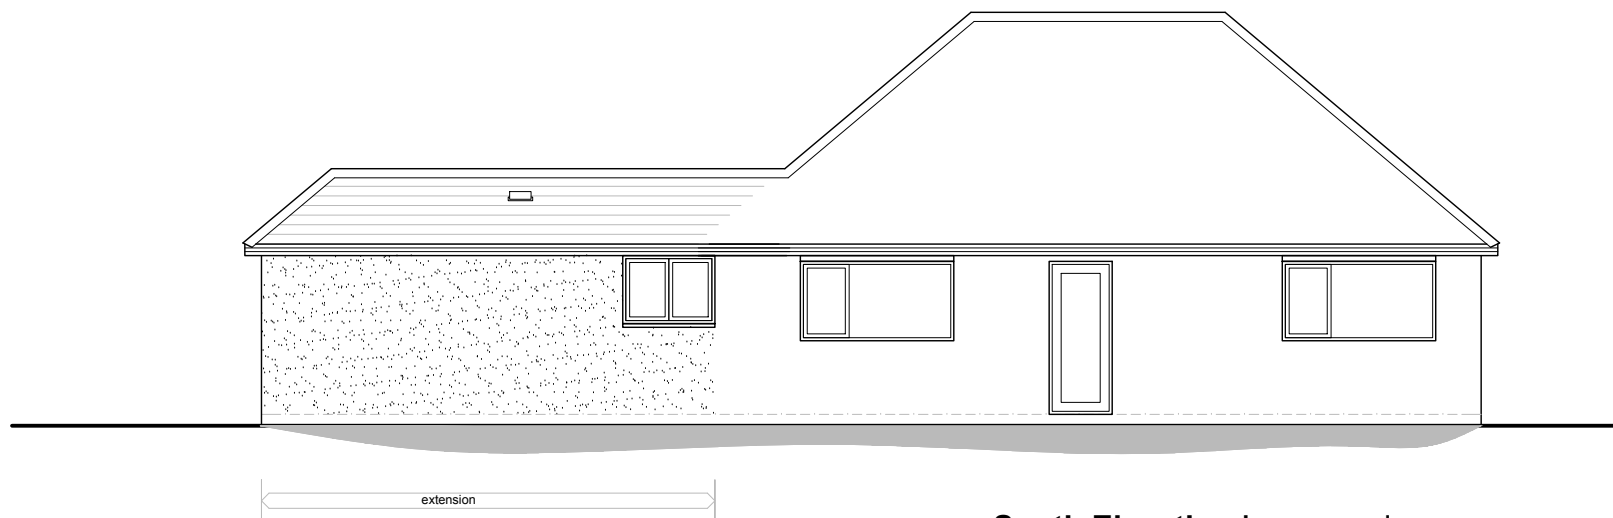

North Elevation | proposed

East Elevation | proposed

South Elevation | proposed

West Elevation | proposed

PROPOSED ELEVATIONS

		CLOUD9 DESIGN STUDIO	
M) 07792 379302		E)rudi.design.co@gmail.com	
w)cloud9designstudio.co.uk			
Project/Address	Extensions, alterations & reconfiguration 10 Laburnum Grove, Hayling Island, Hampshire, PO11 9DR	Drawing Name	Proposed Elevations
Scale and paper		Drawing No & Rev	C9/0272/04
		Date	1:100 @ A3 November 2023
Client	Kim Tombs	Drawn/checked	Rudi

Note: these drawings are prepared for planning puposes only, do not scale for any other purpose.