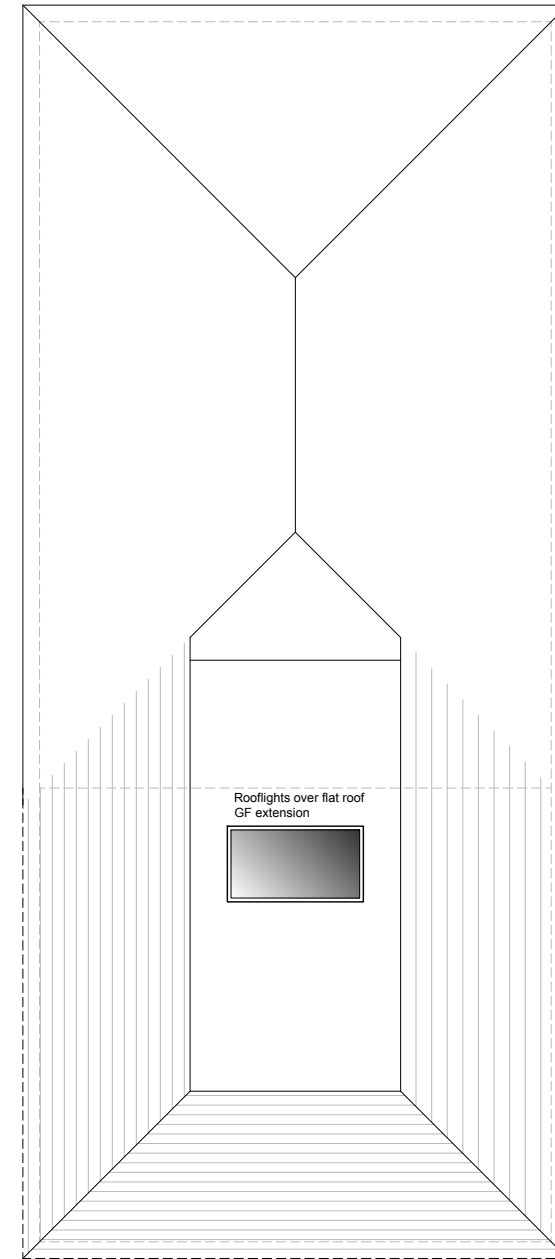

Roof plan | existing

Roof plan | proposed

M) 07792 379302 E rudi.design.co@gmail.com w cloud9designstudio.co.uk			
Project/Address	Extensions, alterations & reconfiguration 10 Laburnum Grove, Hayling Island, Hampshire, PO11 9DR	Drawing Name	Roof Plans
		Drawing No & Rev	C9/0272/03
		Scale and paper	1:100 @ A3
		Date	November 2023
Client	Kim Tombs	Drawn/checked	Rudi

Note: these drawings are prepared for planning puposes only, do not scale for any other purpose.