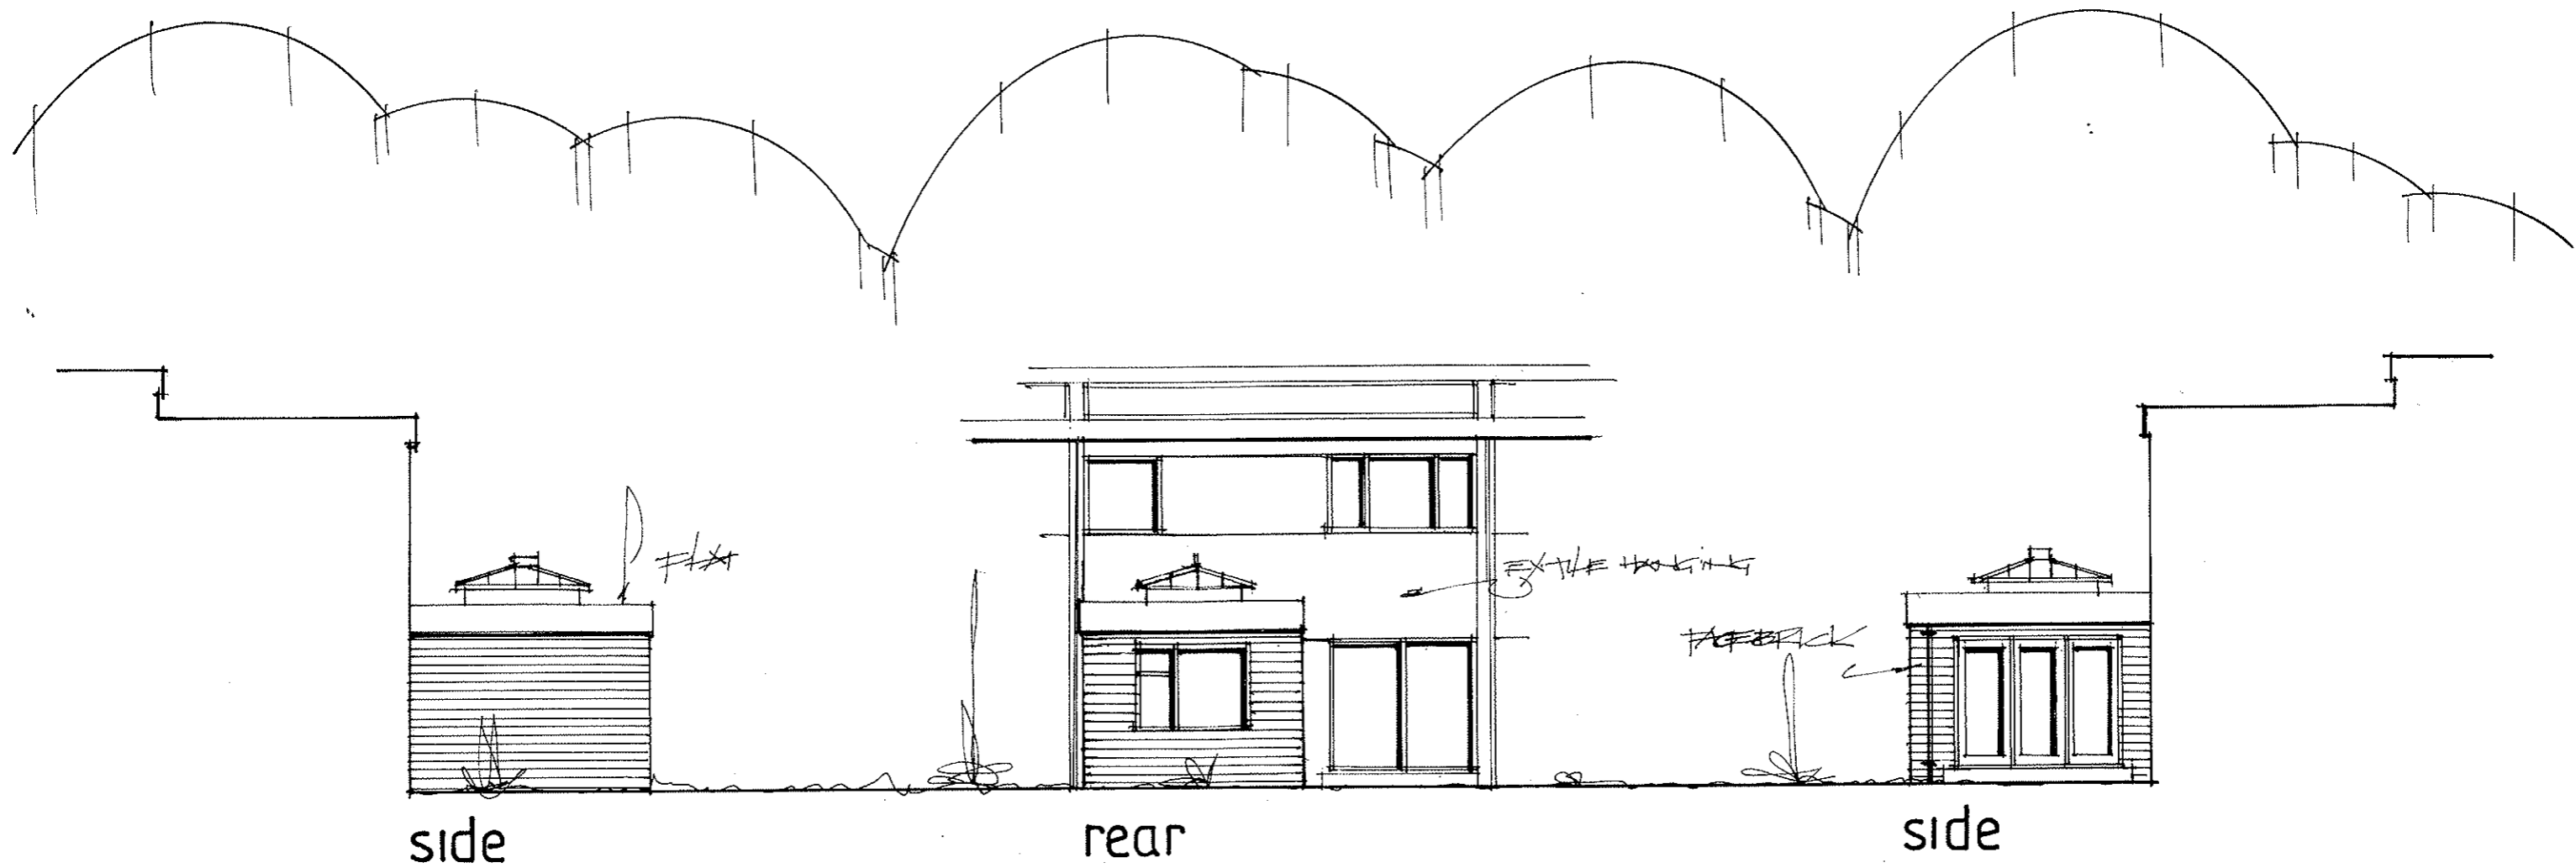

**PROPOSED SINGLE STOREY REAR ADDITION.  
8, MAISEMORE GARDENS, EMSWORTH HANTS  
FOR S. DANIELS.**

**PROPOSED ELEVATIONS**

date dec 23  
scale 1:100

PETER J. WALKER  
ISLAND DESIGN  
182 SEAFRONT, HAYLING ISLAND, HANTS  
PO11 9AN  
MOB: 07973327695  
TEL: 02392467571