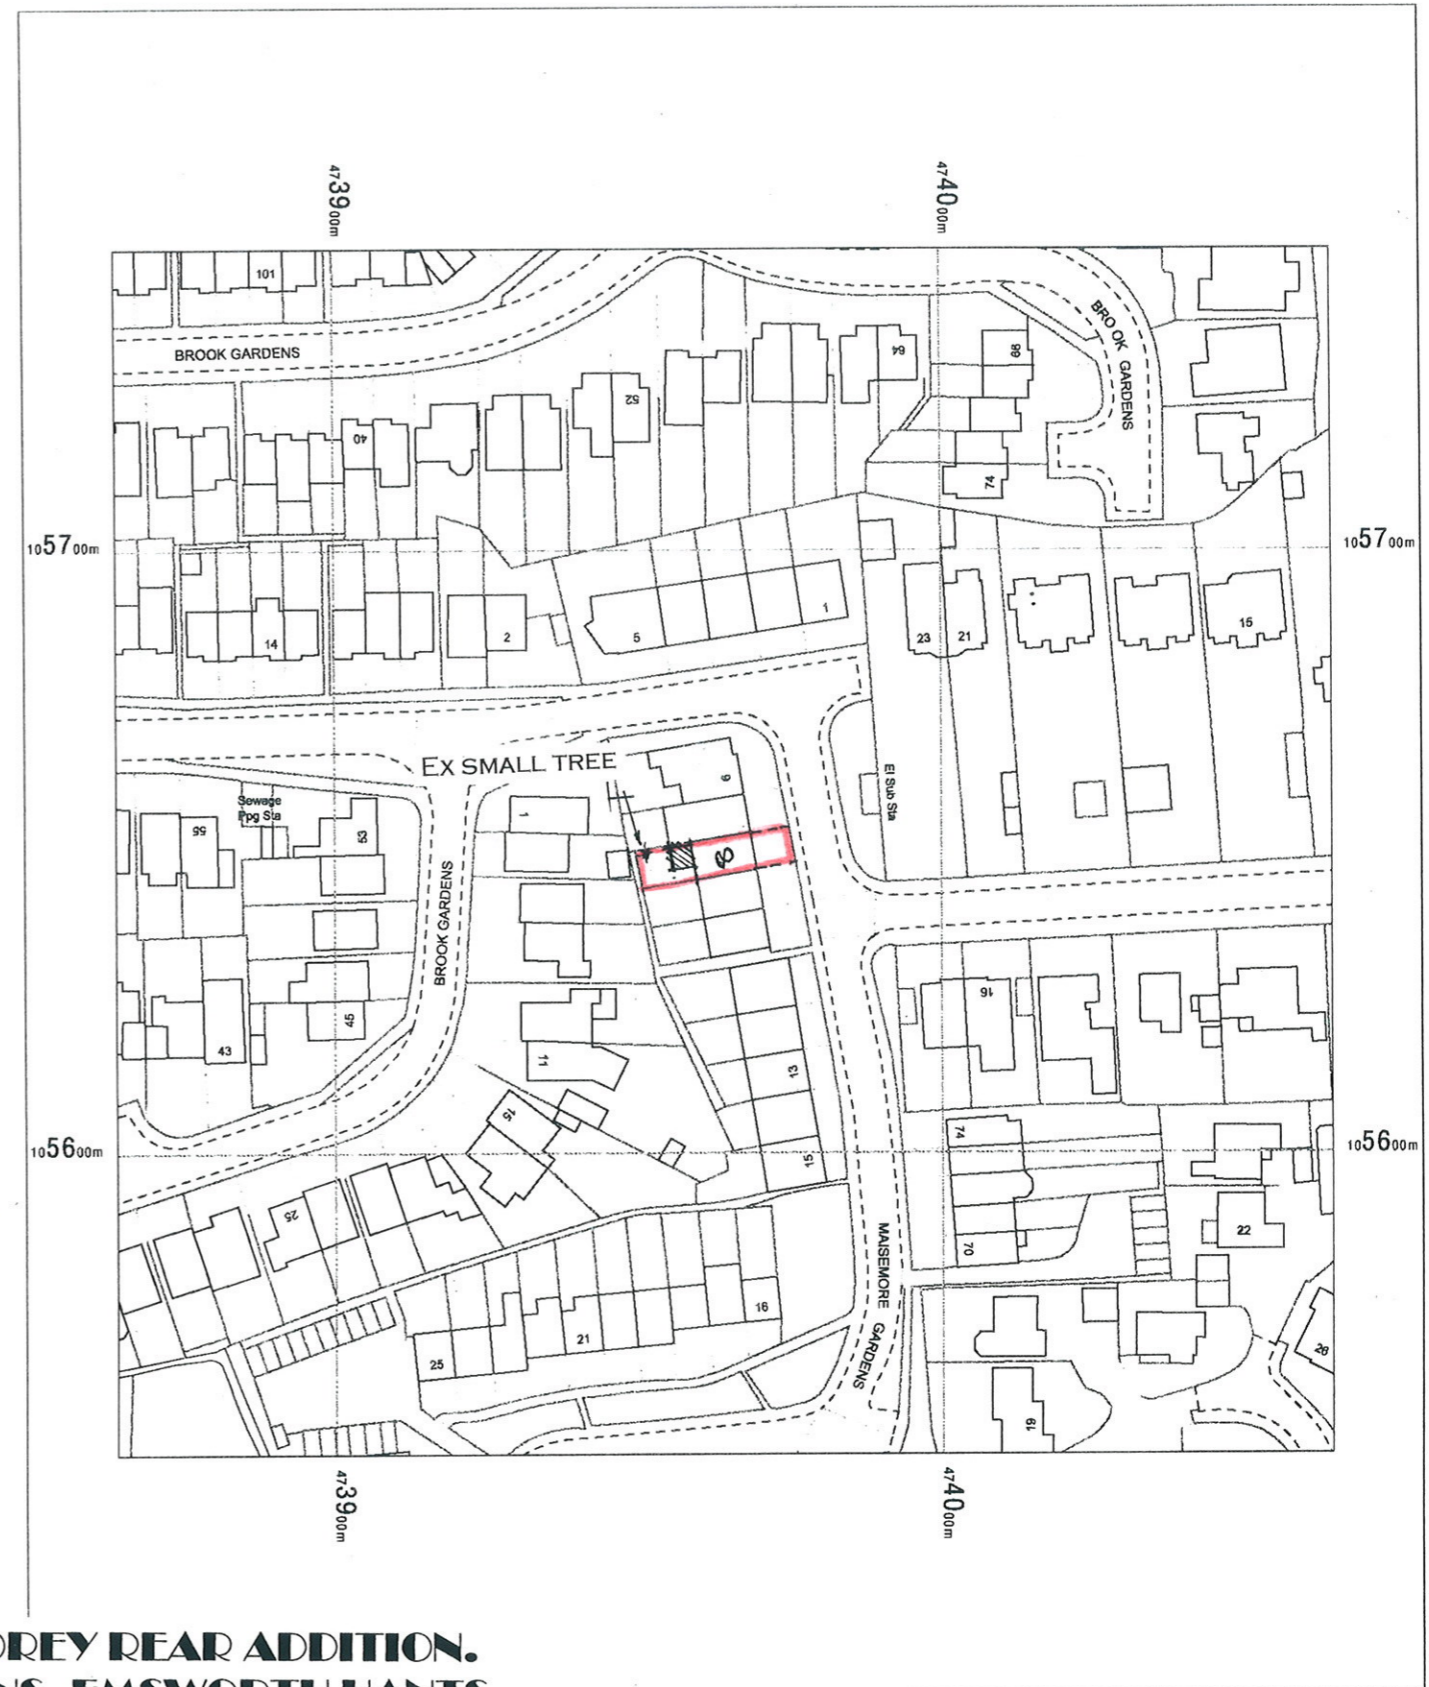

PART FIRST FLOOR

date nov 23

**PROPOSED SINGLE STOREY REAR ADDITION.  
8, MAISEMORE GARDENS, EMSWORTH HANTS  
FOR S. DANIELS.**

8 Maisemore Gardens,  
Emsworth, Hampshire,  
PO10 7JU

OS MasterMap 1250/2500/10000 scale  
Thursday, November 30, 2023, ID: LAT-01138497  
www.latitudemaps.co.uk

1:1250 scale print at A4, Centre: 473964 E, 105650 N

©Crown Copyright Ordnance Survey. Licence no.  
AC0000806982

**LATITUDE  
MAPPING**