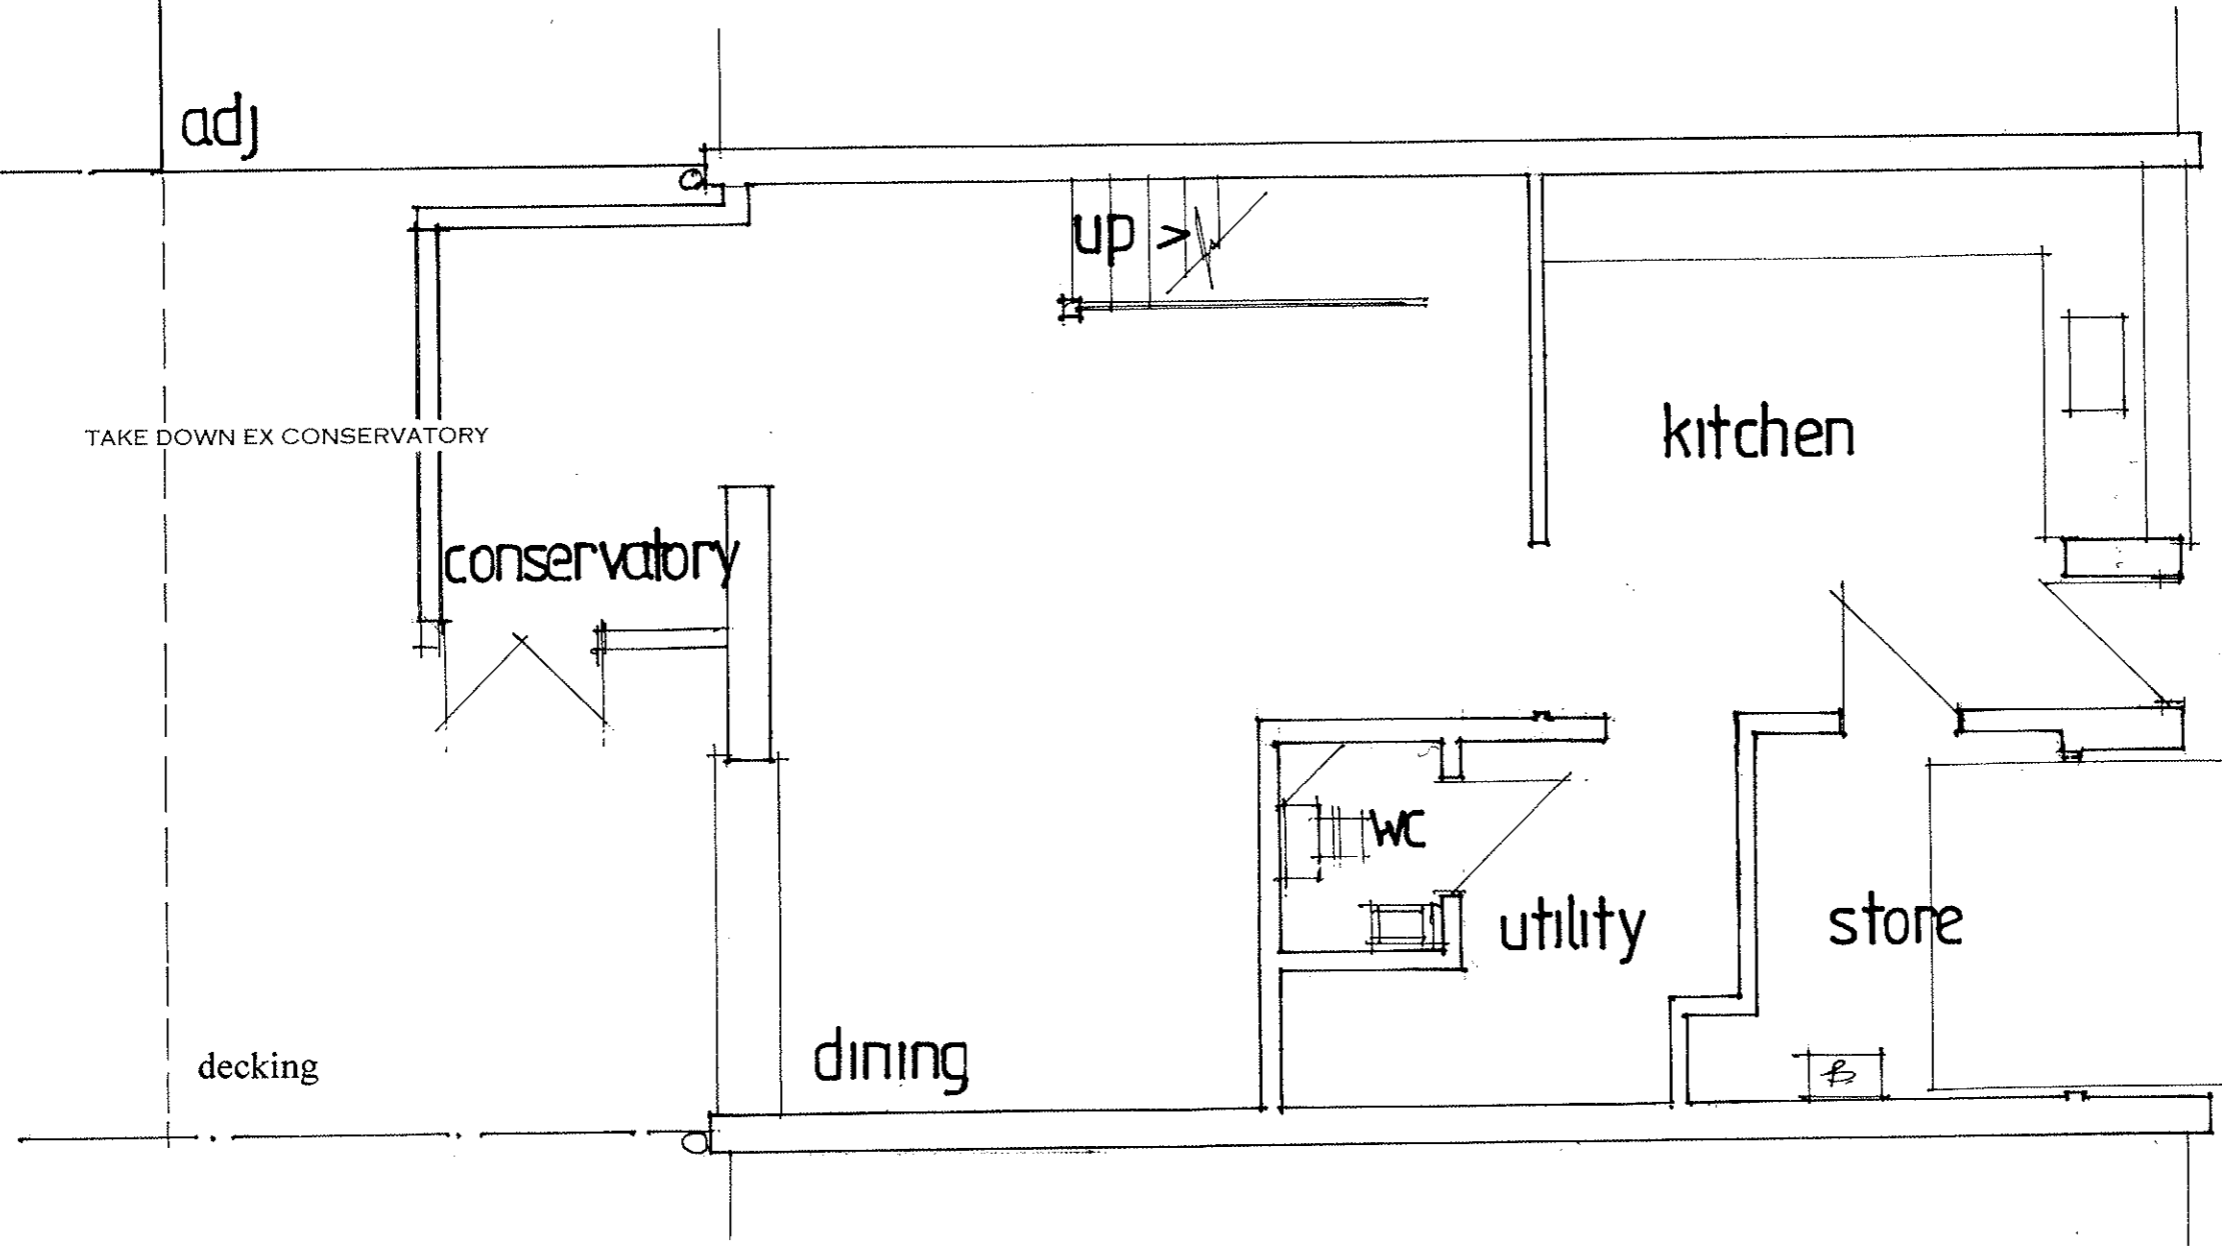

**PROPOSED SINGLE STOREY REAR ADDITION.
8, MAISEMORE GARDENS, EMSWORTH HANTS
FOR S. DANIELS.**

date nov 23
scale 1:50

EXISTING GROUND FLOOR

PETER J. WALKER
ISLAND DESIGN
182 SEAFRONT, HAYLING ISLAND, HANTS
PO11 9AN
MOB: 07973327695
TEL: 02392467571