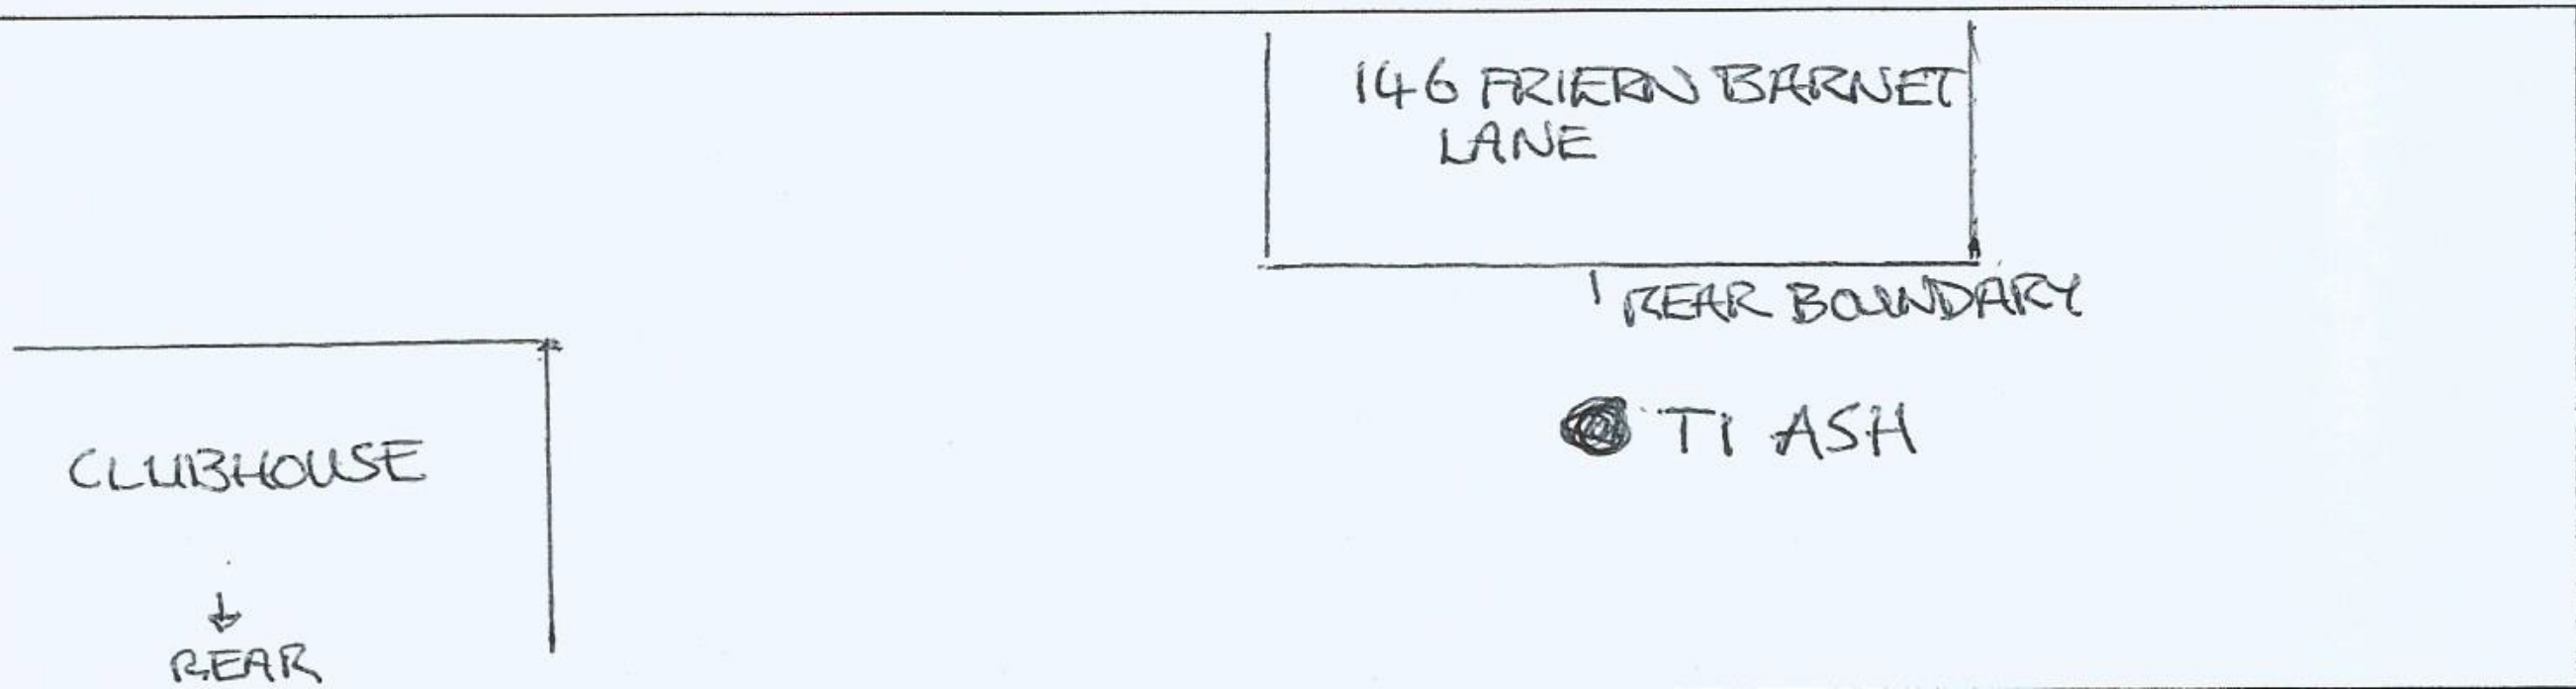

LOCATION MAP OF ASH TREE ON N. M. GOLF CLUB

146 FRIERN BARNET  
LANE

REAR BOUNDARY

CLUBHOUSE

↓  
REAR

TI ASH