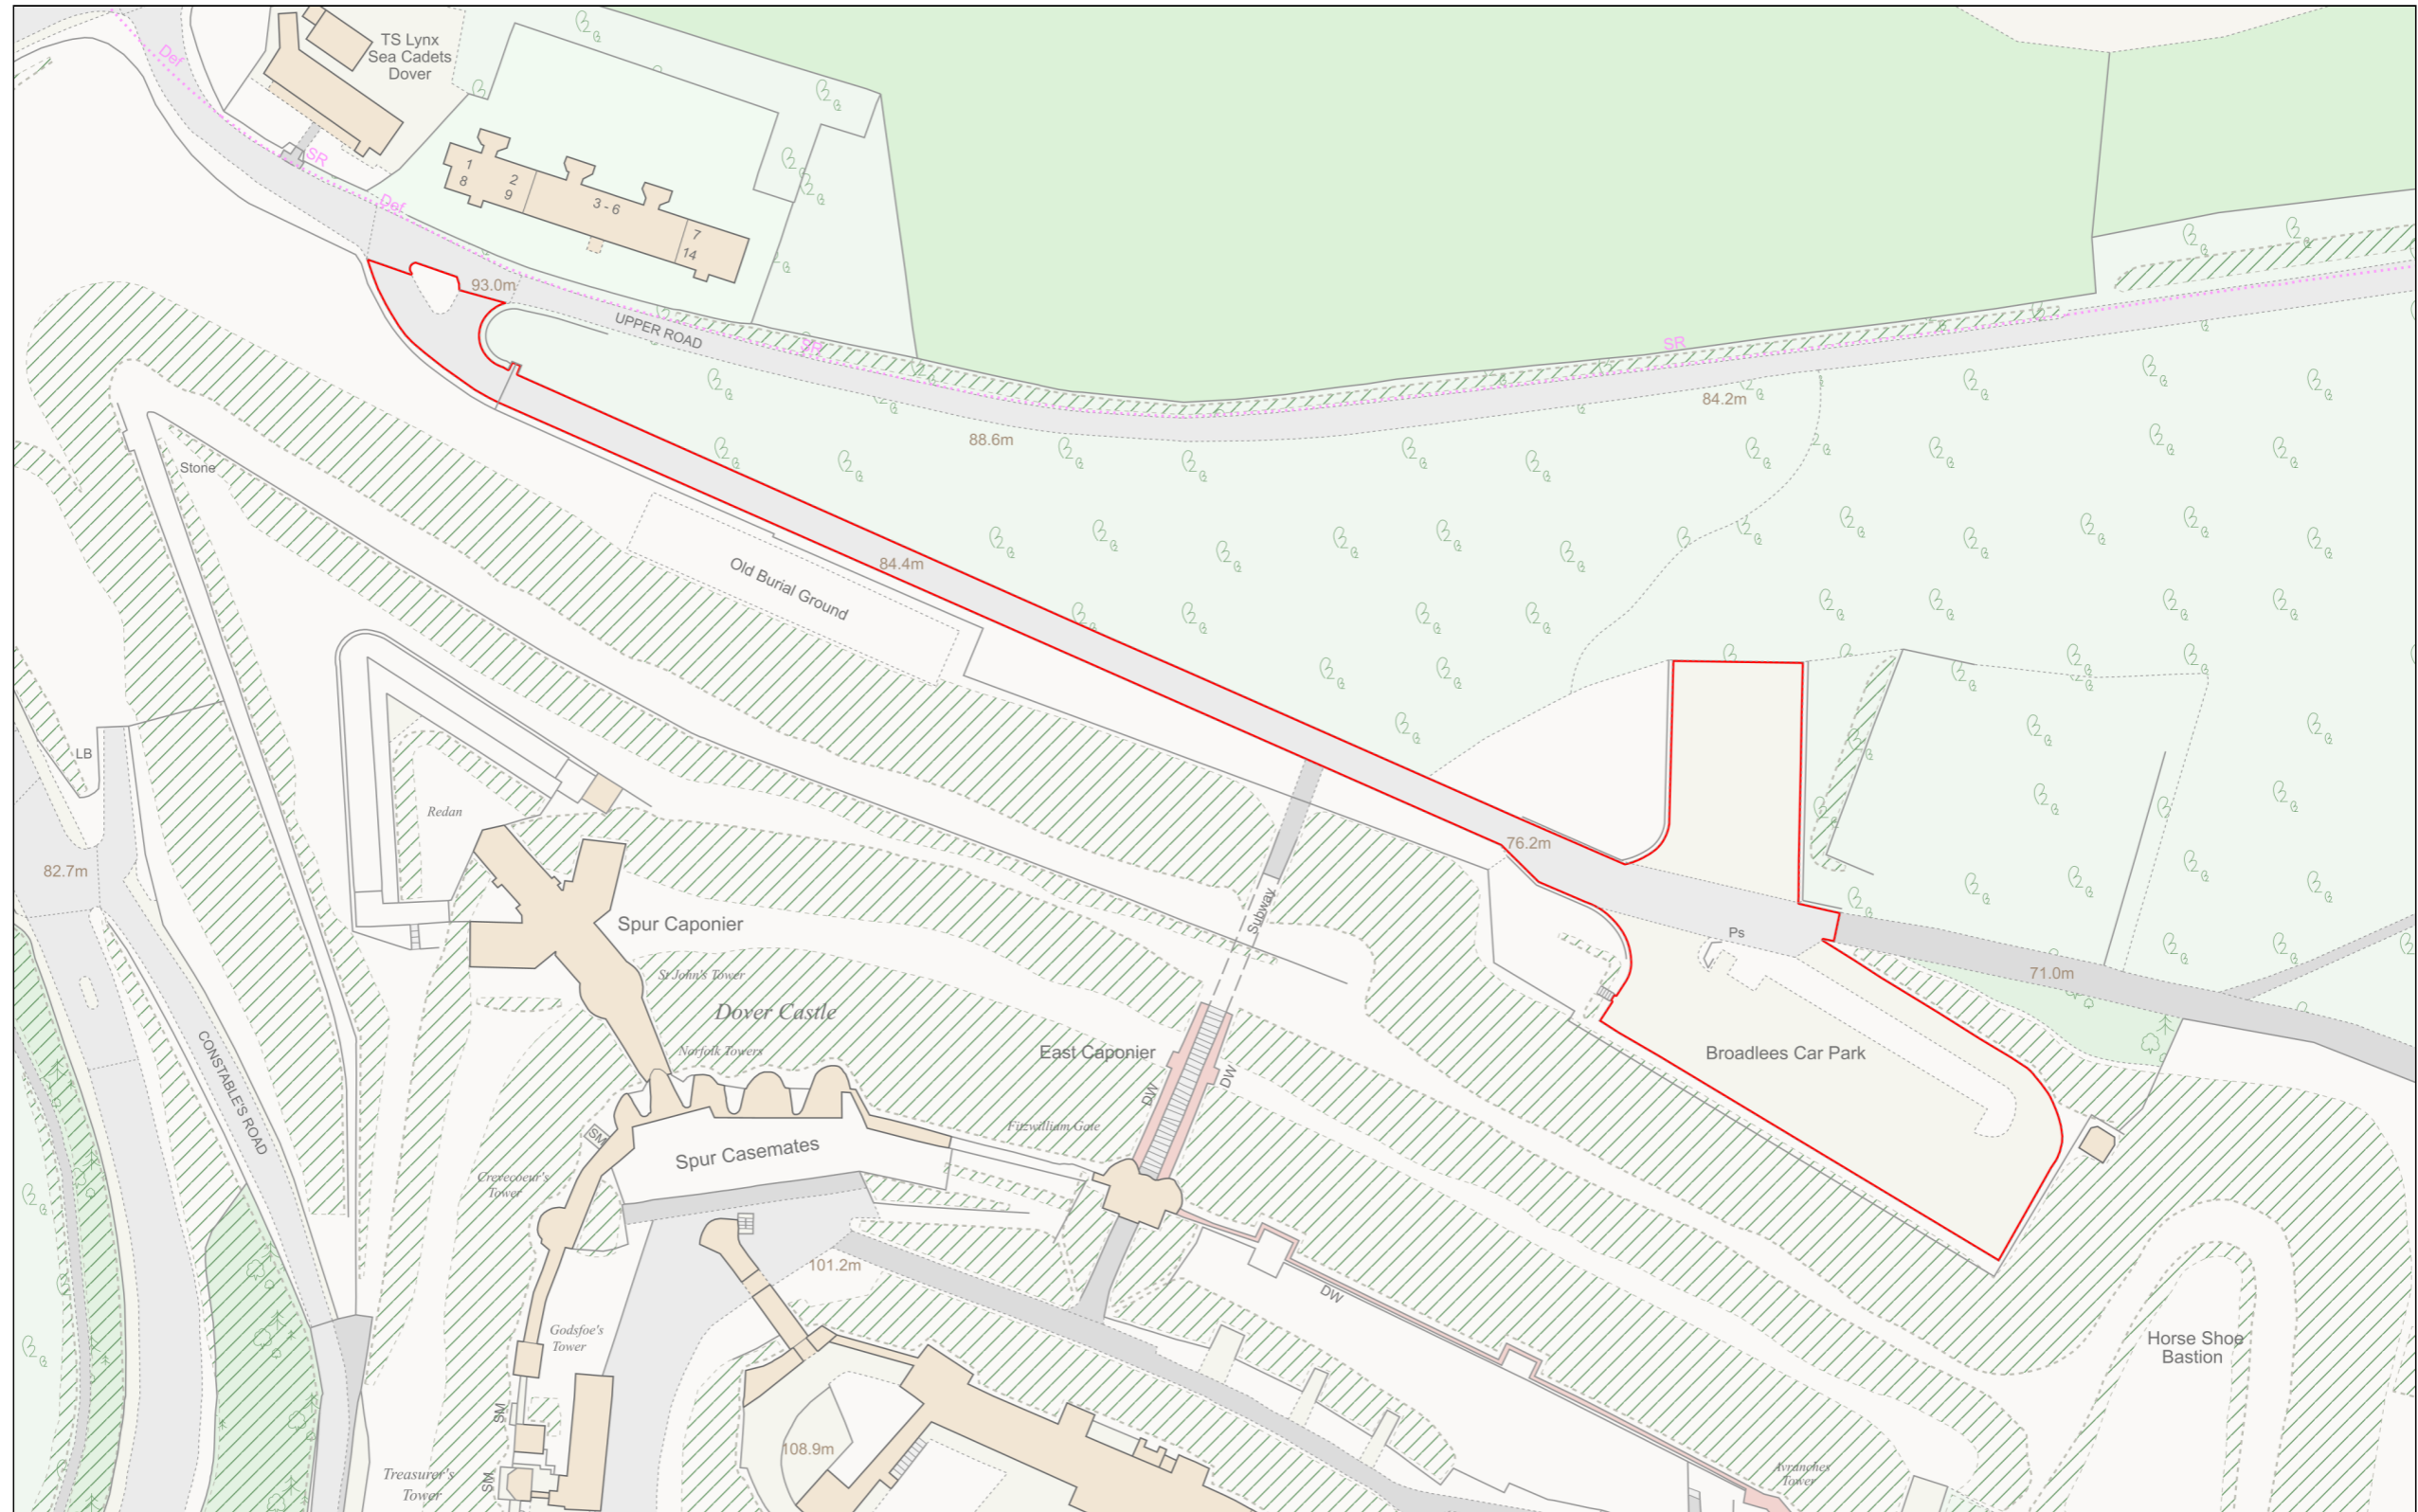

Date Produced: 07-Dec-2023

Scale: 1:1250 @A3

Planning Portal Reference: PP-12637836v1