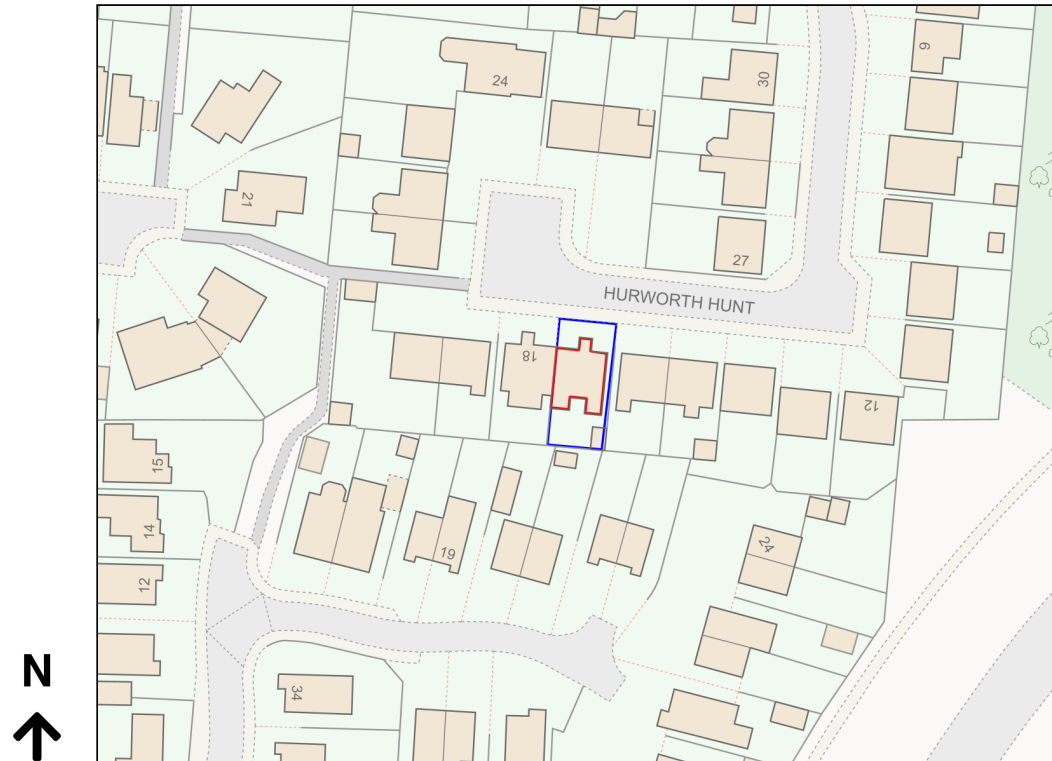

# Location Plan

Site Address: 17, Hurworth Hunt, Newton Aycliffe, DL5 7LJ

Date Produced: 05-Dec-2023

Scale: 1:1250 @A4

Planning Portal Reference: PP-12649676v1