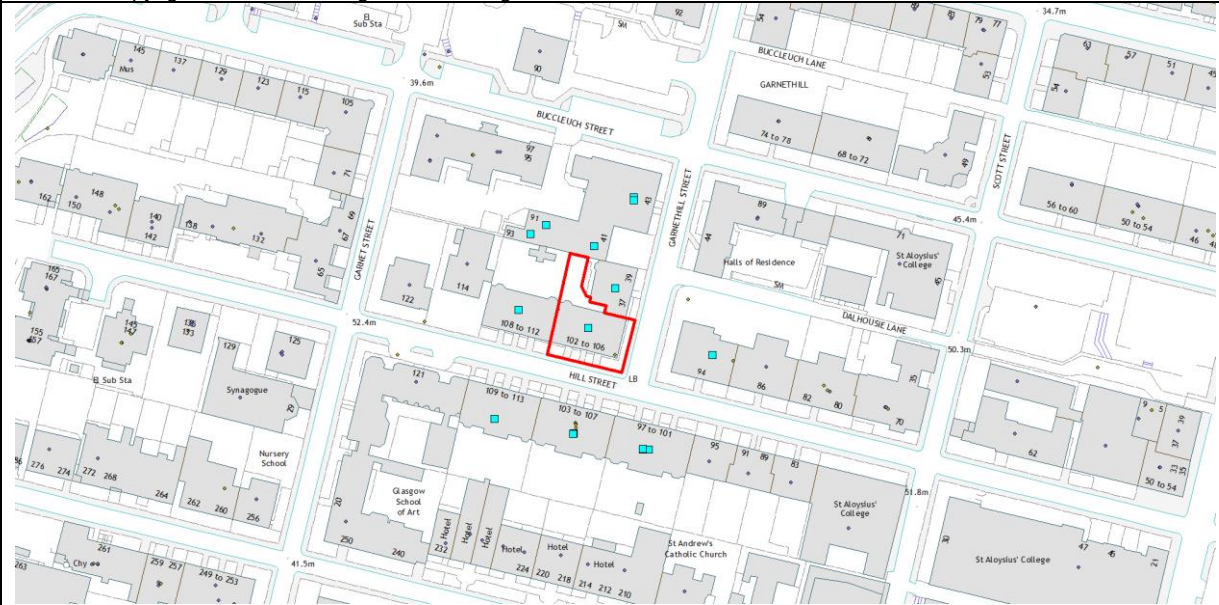

23/02723/FUL

Flat 3/1 104 Hill Street Glasgow G3 6UA

NEIGHBOURING LAND TO BE NOTIFIED

None – householder application

NEIGHBOURS NOTIFIED

Please note that any mapping is for illustrative purposes only and is not true to any marked scale

© Crown Copyright and database Right 2020. All rights reserved. OS Licence number 100023379

Any Ordnance Survey mapping included within this document is provided by Glasgow City Council under licence from the Ordnance Survey in order to fulfil its public function to make available Council-held public domain information. Persons viewing this mapping should contact Ordnance Survey Copyright for advice where they wish to license Ordnance Survey mapping/map data for their own use. The OS website can be found at www.ordnancesurvey.co.uk

1. Flat 1/1 37 Garnethill Street Glasgow G3 6QD
2. 103 Hill Street Glasgow G3 6TY
3. Flat 1/7 43 Garnethill Street Glasgow G3 6QD
4. Flat 2/1 105 Hill Street Glasgow G3 6TY
5. Flat 1/3 111 Hill Street Glasgow G3 6TY
6. 91 Buccleuch Street Glasgow G3 6QT
7. Flat 2/4 43 Garnethill Street Glasgow G3 6QD
8. Flat 1/2 43 Garnethill Street Glasgow G3 6QD
9. Flat 0/4 43 Garnethill Street Glasgow G3 6QD
10. Flat B/2 43 Garnethill Street Glasgow G3 6QD
11. 113B Hill Street Glasgow G3 6TY
12. 106 Hill Street Glasgow G3 6UA
13. Flat 1/2 105 Hill Street Glasgow G3 6TY