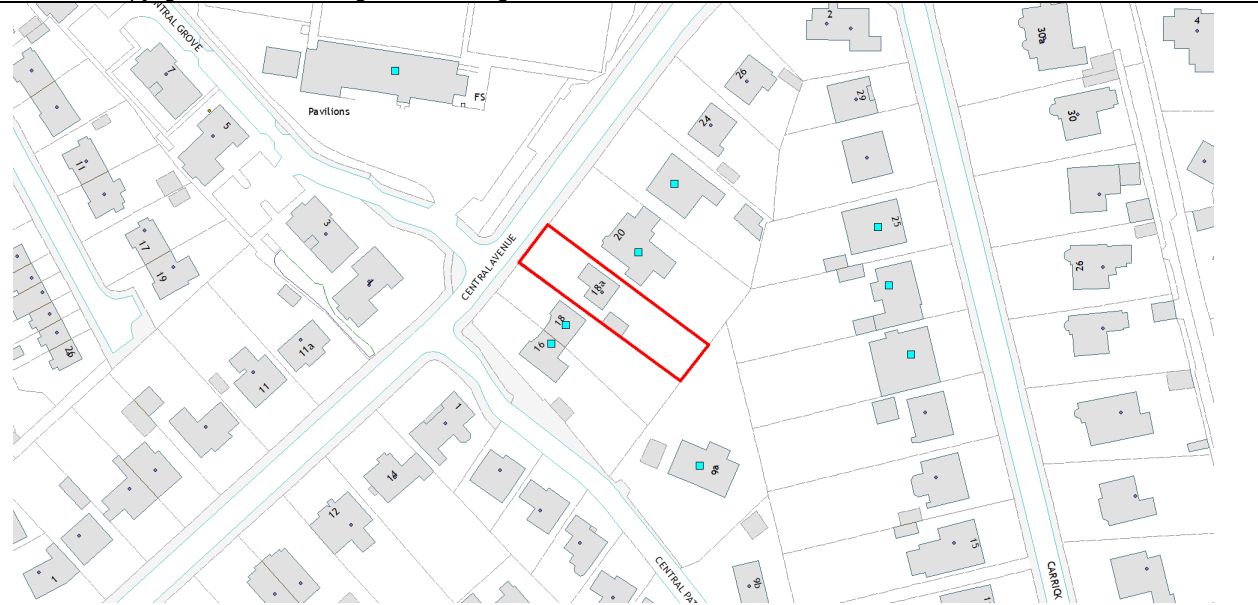

23/02824/FUL

18A Central Avenue Mount Vernon Glasgow G32 0SS

NEIGHBOURING LAND TO BE NOTIFIED

None

NEIGHBOURS NOTIFIED

Please note that any mapping is for illustrative purposes only and is not true to any marked scale

© Crown Copyright and database Right 2020. All rights reserved. OS Licence number 100023379

Any Ordnance Survey mapping included within this document is provided by Glasgow City Council under licence from the Ordnance Survey in order to fulfil its public function to make available Council-held public domain information. Persons viewing this mapping should contact Ordnance Survey Copyright for advice where they wish to license Ordnance Survey mapping/map data for their own use. The OS website can be found at www.ordnancesurvey.co.uk

1. 25 Carrick Drive Glasgow G32 0RW
2. 23 Carrick Drive Glasgow G32 0RW
3. 21 Carrick Drive Glasgow G32 0RW
4. 9A Carrick Drive Glasgow G32 0RW
5. 22 Central Avenue Mount Vernon Glasgow G32 0SS
6. 6 Central Grove Glasgow G32 0SP
7. 20 Central Avenue Mount Vernon Glasgow G32 0SS
8. 18 Central Avenue Mount Vernon Glasgow G32 0SS
9. 16 Central Avenue Mount Vernon Glasgow G32 0SS