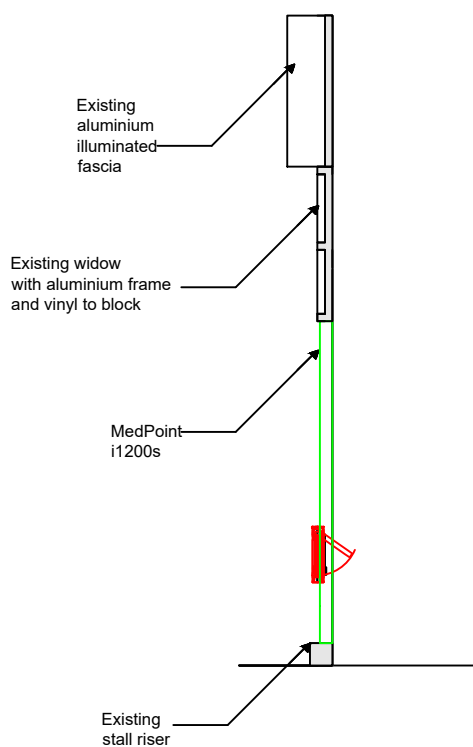

# Lloyds

Example of vinyl to front of Medpoint

Scale Ruler in metres

## Proposed Shopfront - side elevation

Amiry & Gilbride  
127 Great Western Rd

November 2023

Scale 1:50 @ A3

C.Burton

Drawing 2

Note: Any design work provided is chargeable if used by another third party