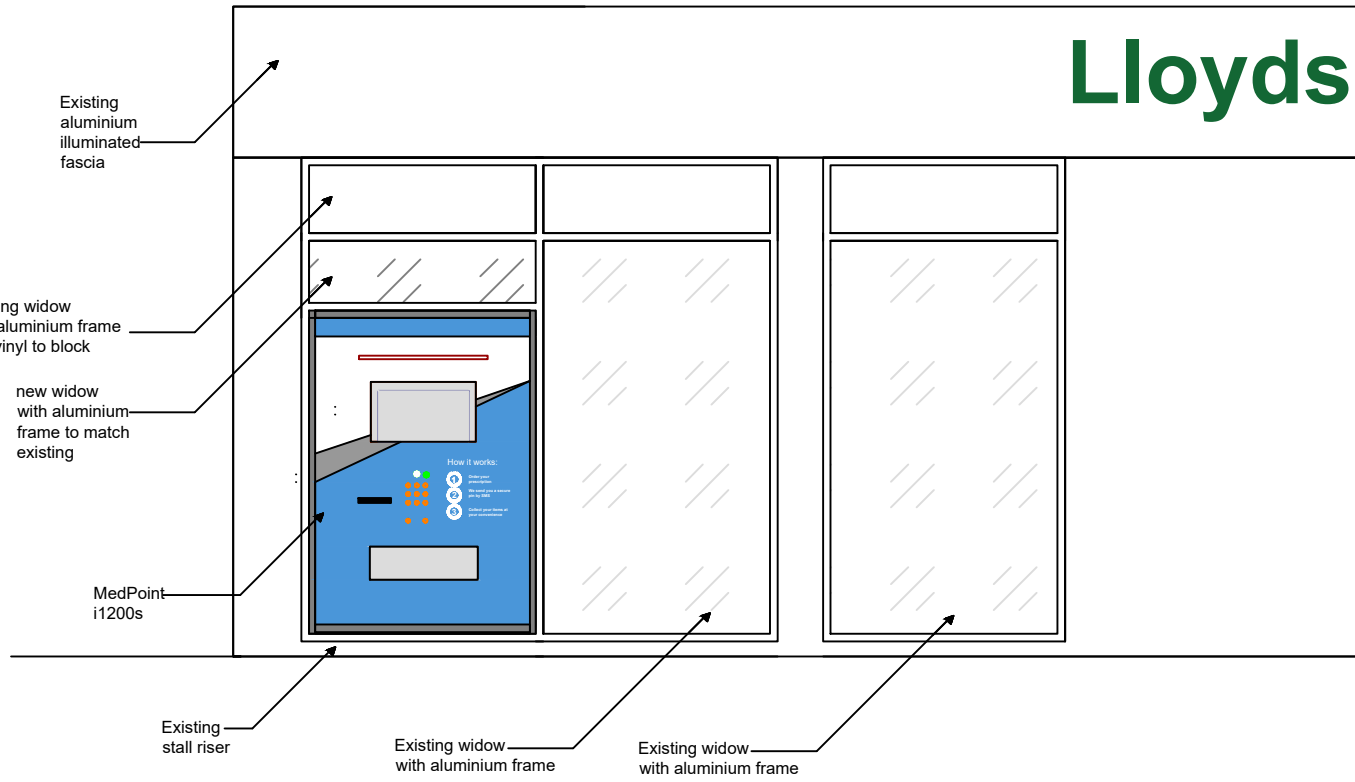

# Proposed Shopfront elevation

# Lloyds

Example of vinyl to front of Medpoint

Scale Ruler in metres

## Proposed Shopfront - side elevation

Amiry & Gilbride  
127 Great Western Rd

November 2023

Scale 1:50 @ A3

C.Burton

Drawing 2

Note: Any design work provided is chargeable if used by another third party