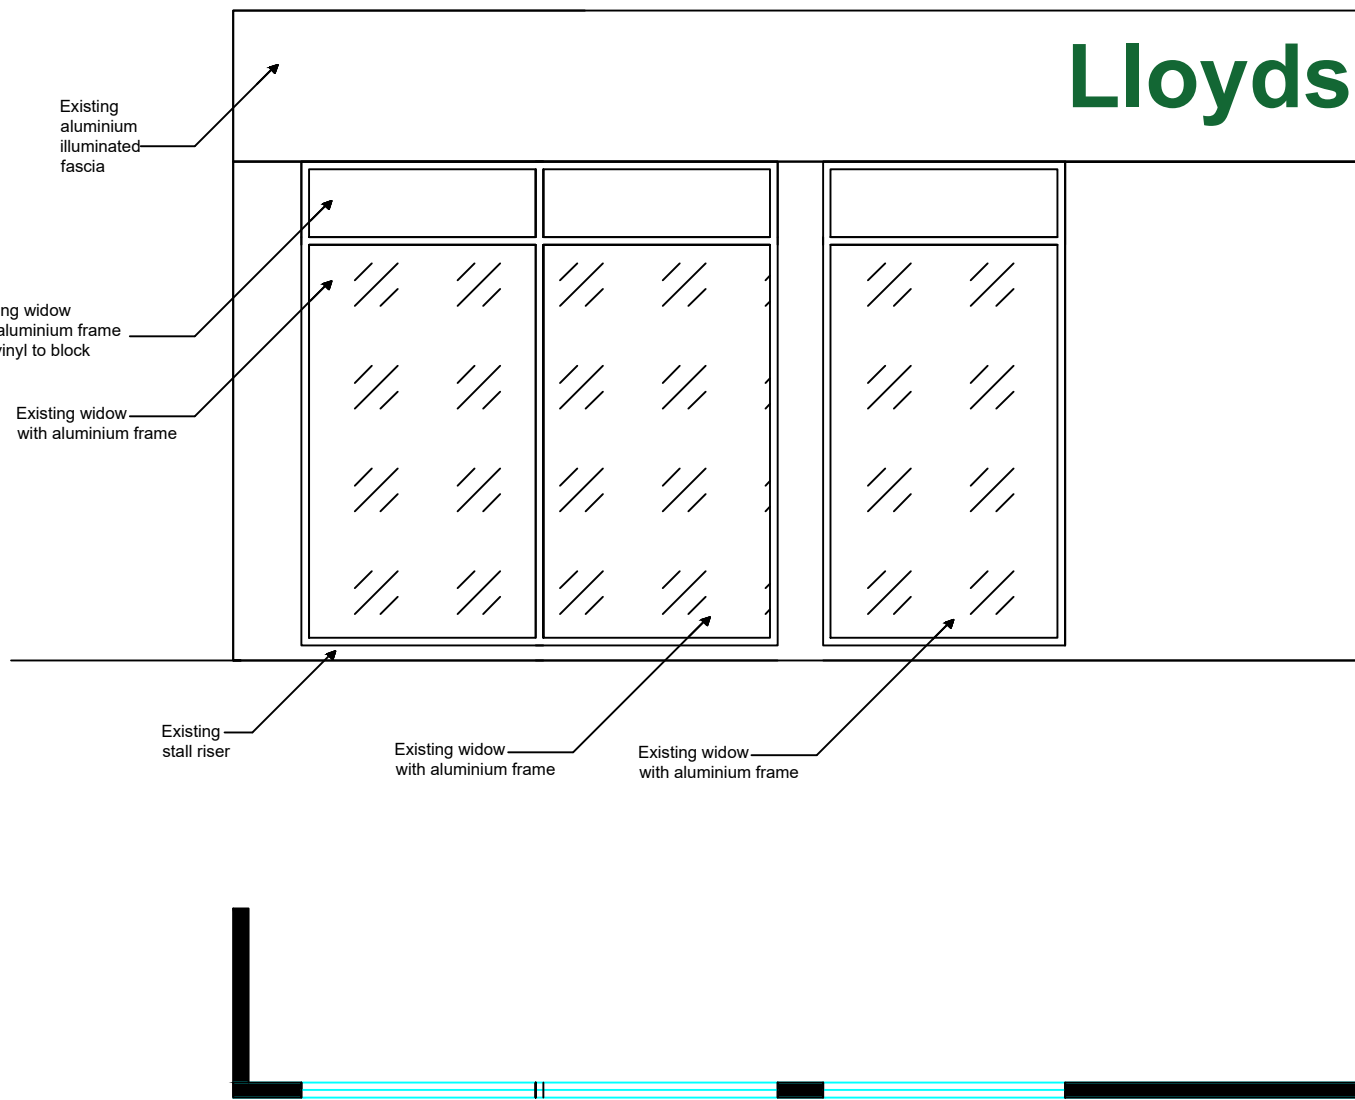

# Existing Shopfront elevation

Scale Ruler in metres

# Existing Shopfront - side elevation

Amiry & Gilbride  
127 Great Western Rd

November 2023

Scale 1:50 @ A3

C.Burton

Drawing 1

Note: Any design work provided is chargeable if used by another third party