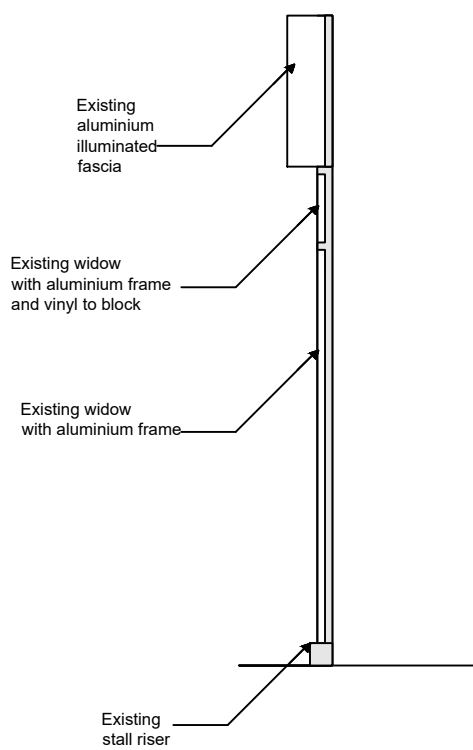

# Existing Shopfront elevation

Scale Ruler in metres

# Existing Shopfront - side elevation

Amiry & Gilbride  
127 Great Western Rd

November 2023

Scale 1:50 @ A3

C.Burton

Drawing 1

Note: Any design work provided is chargeable if used by another third party