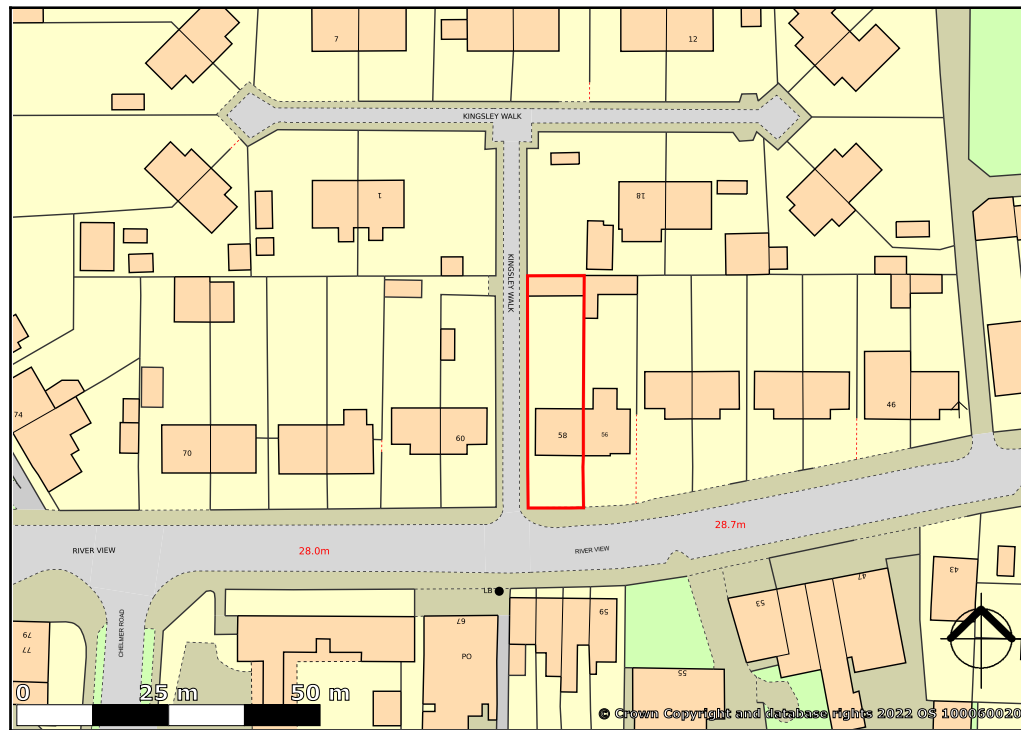

58 River View, Chadwell St. Mary, Grays, RM16 4BJ

created on **edozo**

Plotted Scale - 1:1,250