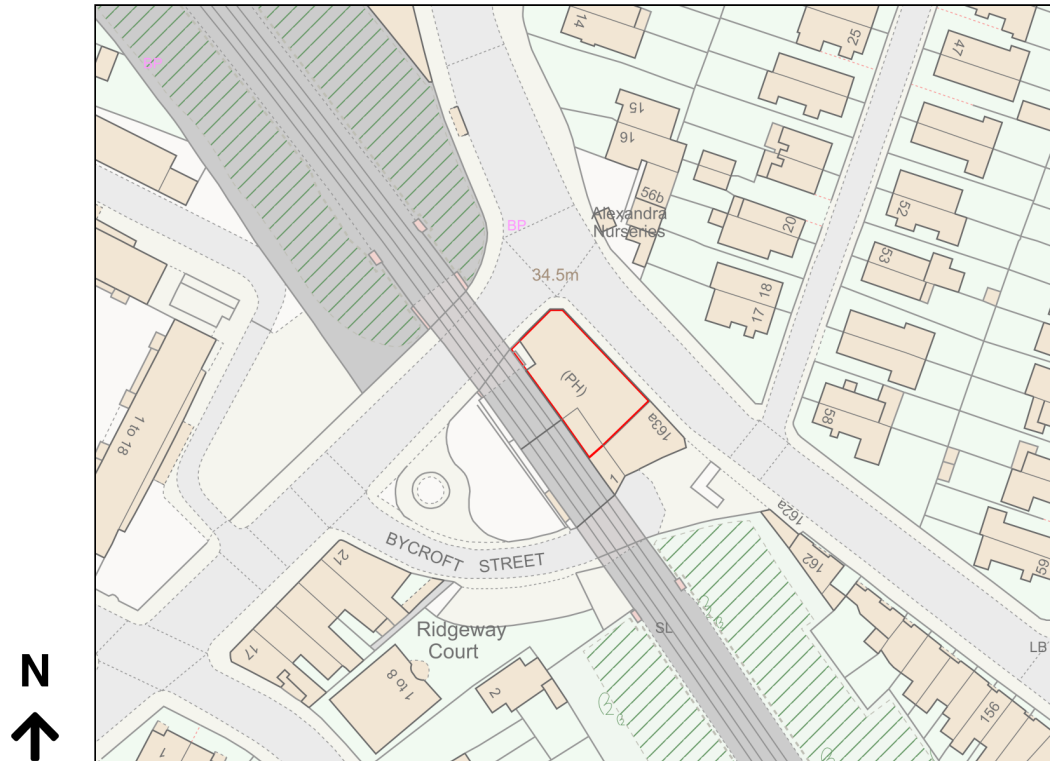

# Location Plan

Site Address: The Alexandra, 163, Parish Lane, Penge, London, SE20 7JH

Date Produced: 21-Nov-2023

Scale: 1:1250 @A4

Planning Portal Reference: PP-12619444v1