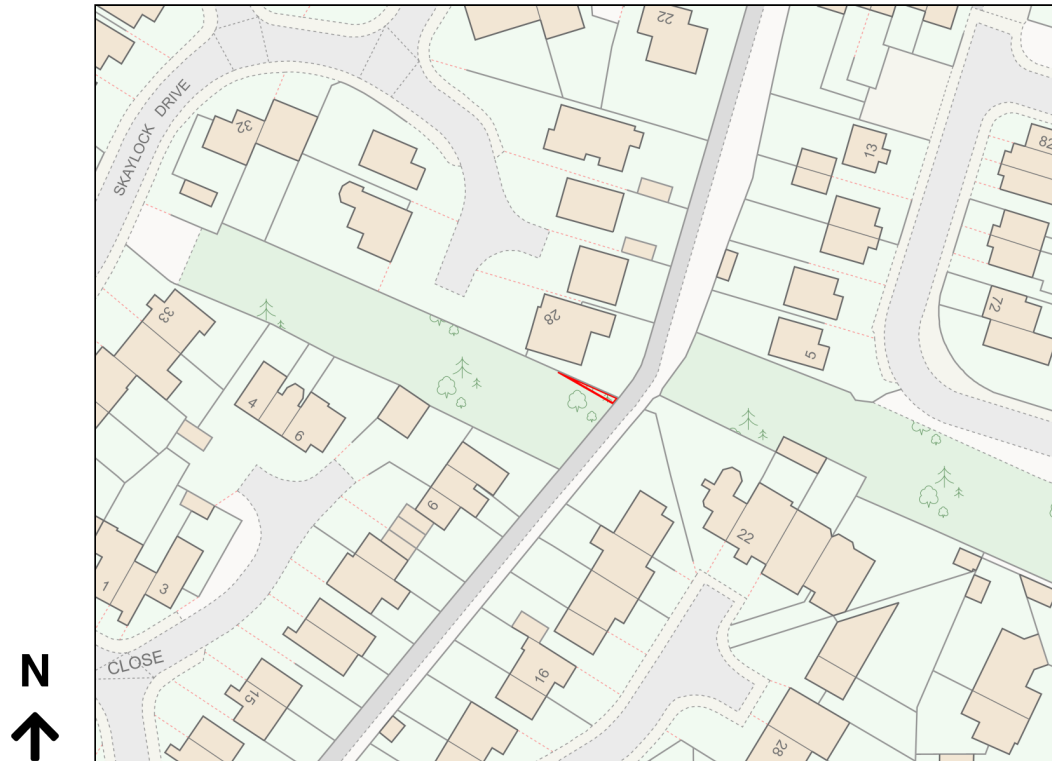

Location Plan

Site Address: 28, Skaylock Drive, Lambton, Washington, NE38 0QD

Date Produced: 13-Oct-2023

Scale: 1:1250 @A4

Planning Portal Reference: PP-12530361v1