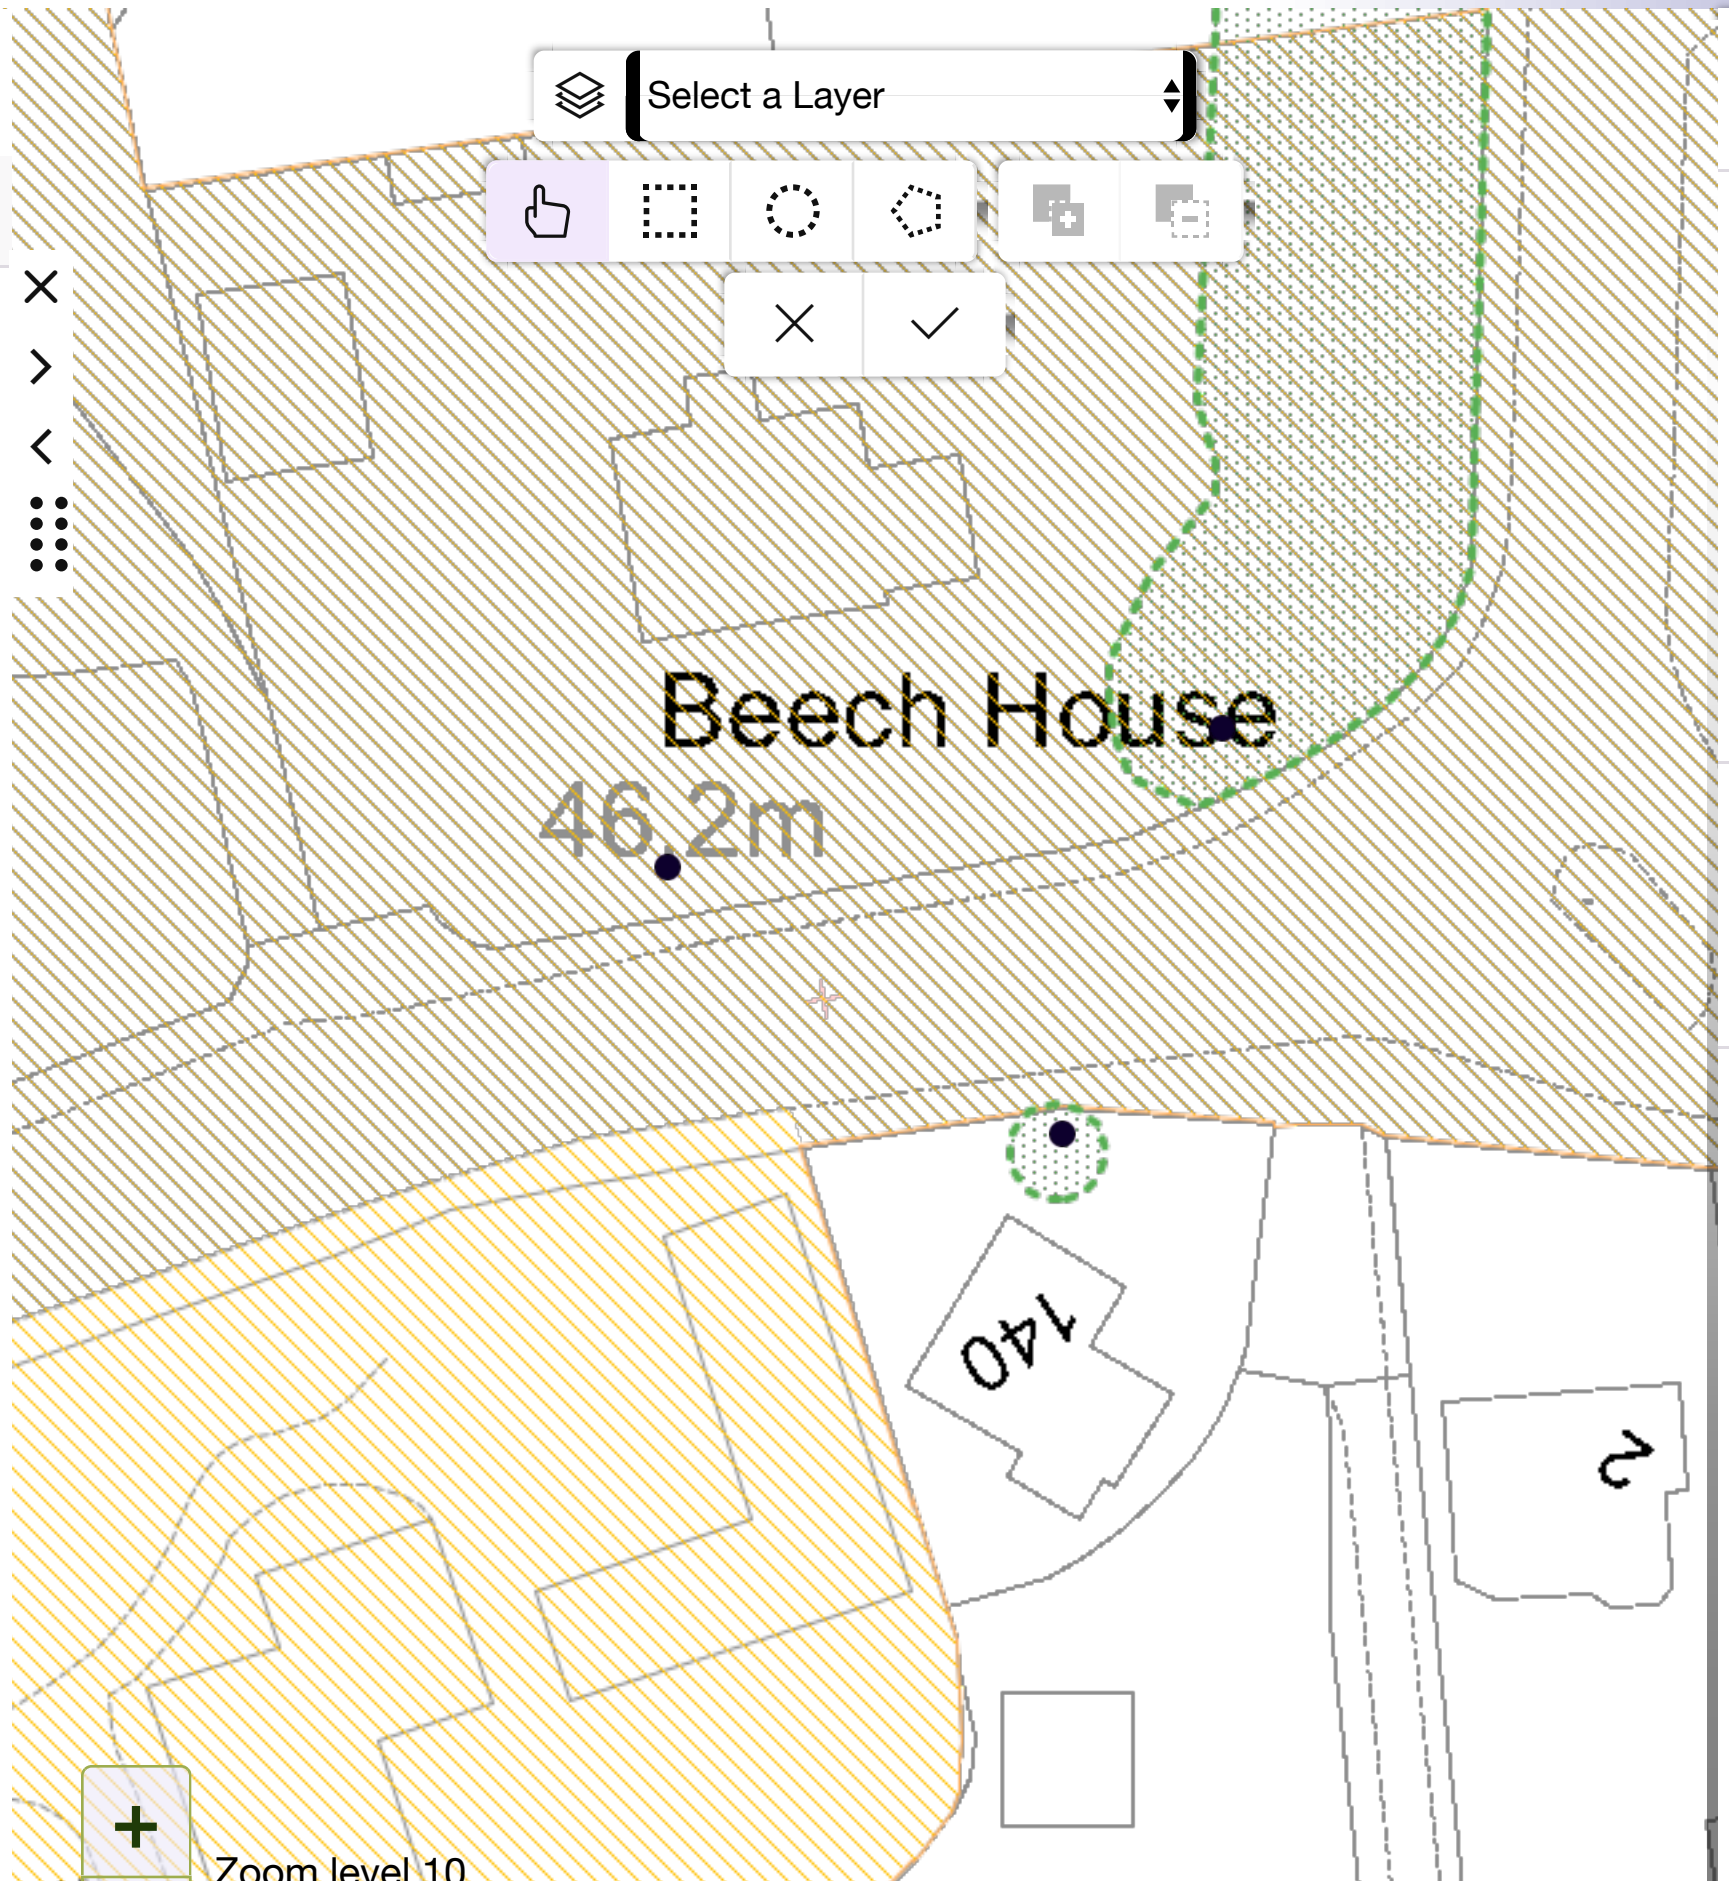

Postal code, Name or Address

X: 444359 Y: 418063

Select a Layer

Annotation tool icons: hand, dashed box, dashed circle, dashed polygon, merge, split, cancel, confirm

Map navigation icons: close, right, left, dots

Query

Annotation

Annotation tool icons: location pin, link, circle, polygon, square, oval, triangle, bullseye, T

Merge/Split, Import annotations

Measurement tools

Measurement tool icons: ruler, square

Multi-select features

Multi-select feature icons: hand, dashed box, dashed circle, dashed polygon

Zoom level 10, 10 m scale bar