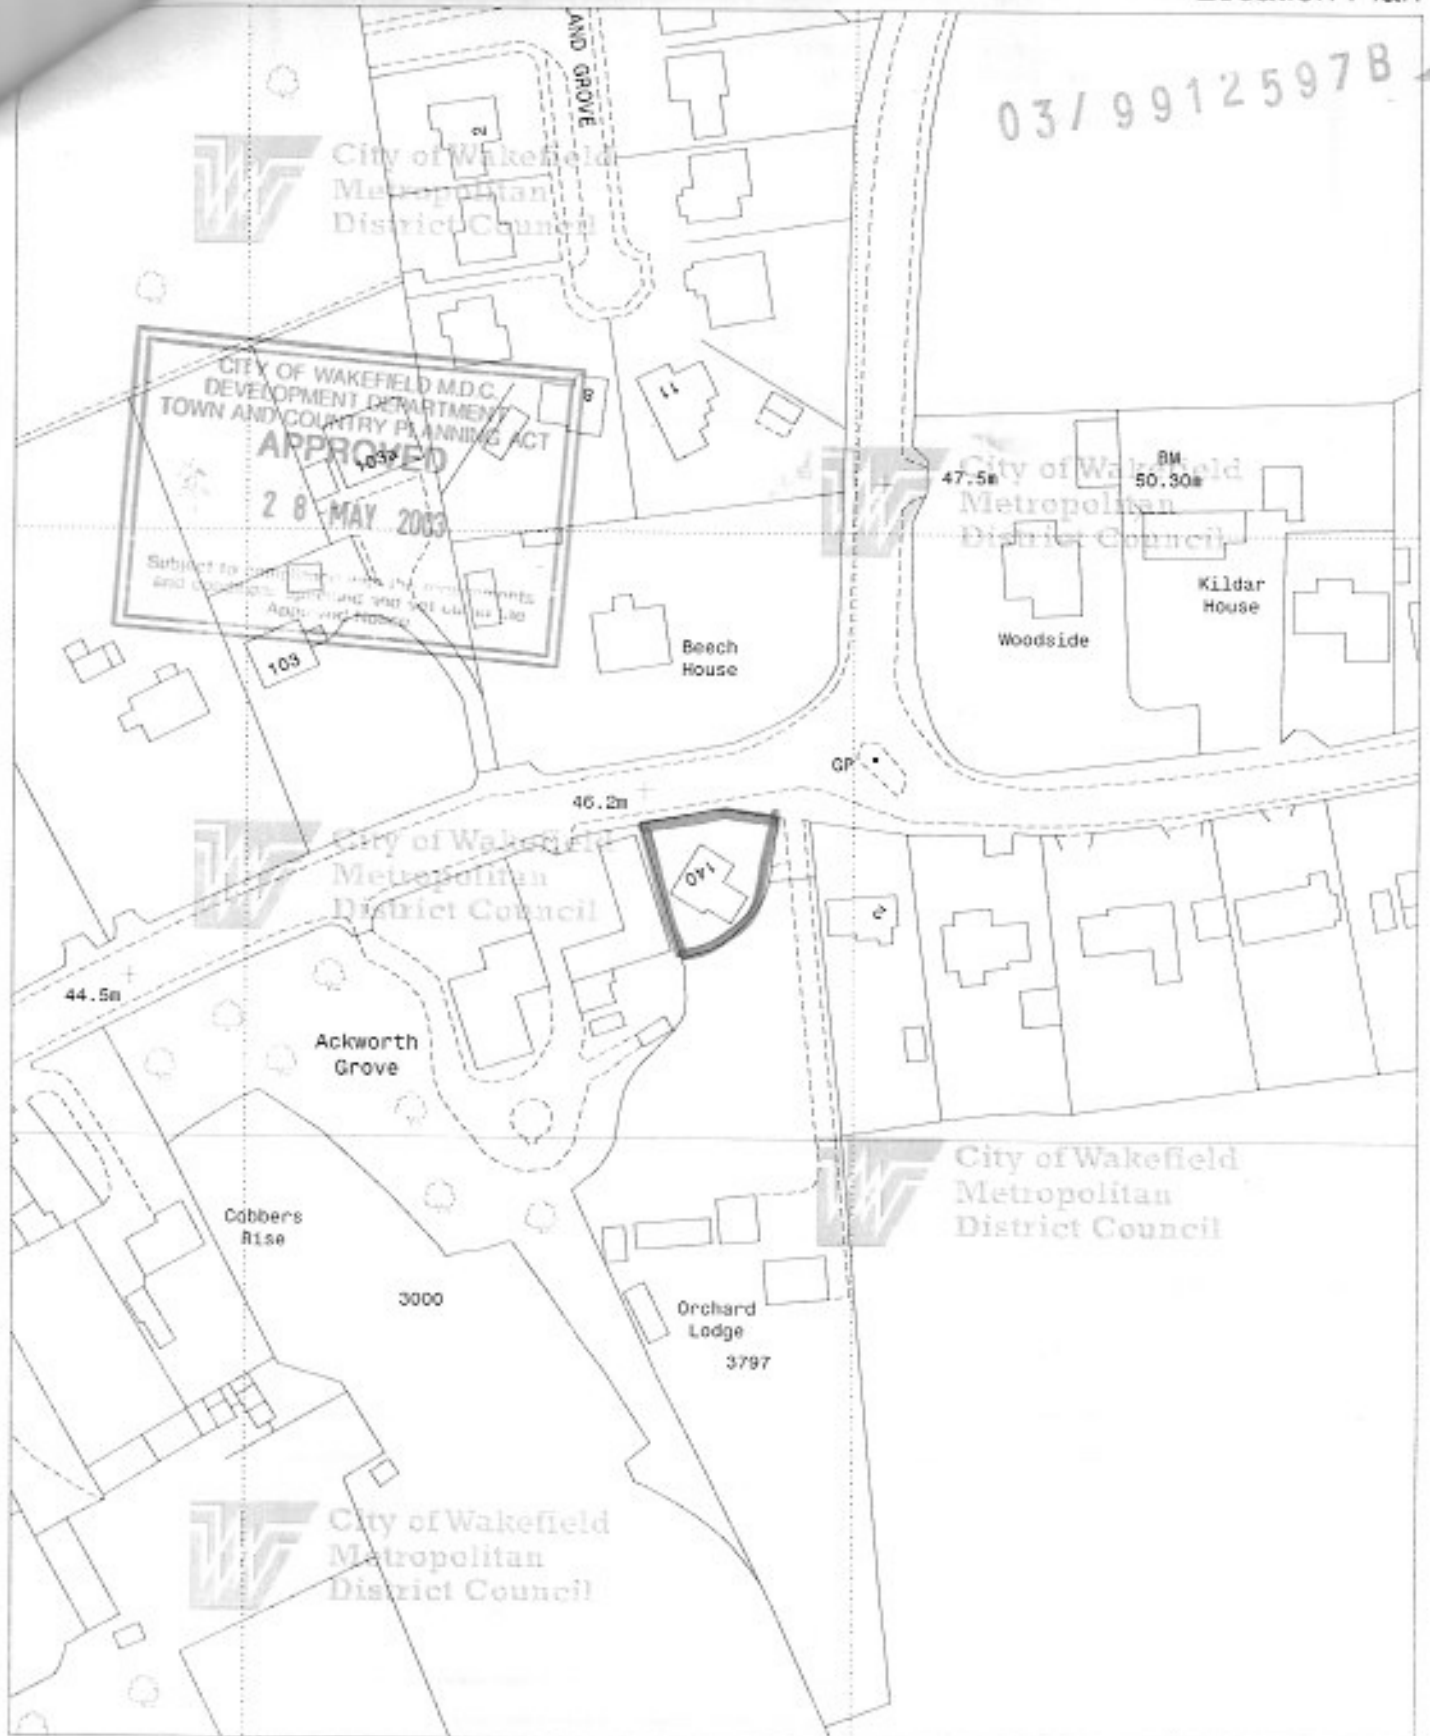

03/9912597B

140 PONTEFRACT ROAD ACKWORTH

Date Plotted 20 2 2003

Plot centred at 444377 418043

City of Wakefield  
Metropolitan District Council  
Development Department  
Newton Bar  
Wakefield  
WF1 2TX  
Tel (01924) 306636

REPRODUCED FROM THE ORDNANCE SURVEY MAPPING WITH THE  
PERMISSION OF THE CONTROLLER OF HER MAJESTY'S STATIONERY OFFICE  
© CROWN COPYRIGHT

This map is reproduced from Ordnance Survey material with the permission of Ordnance Survey on behalf of the Controller of Her Majesty's Stationery Office. (c) Crown copyright.  
Unauthorised reproduction infringes Crown copyright and may lead to prosecution or civil proceedings.  
This copy has been produced specifically for Map Return Scheme purposes only.  
No further copies may be made.

Scale 1:1250

Licence No LA 076406