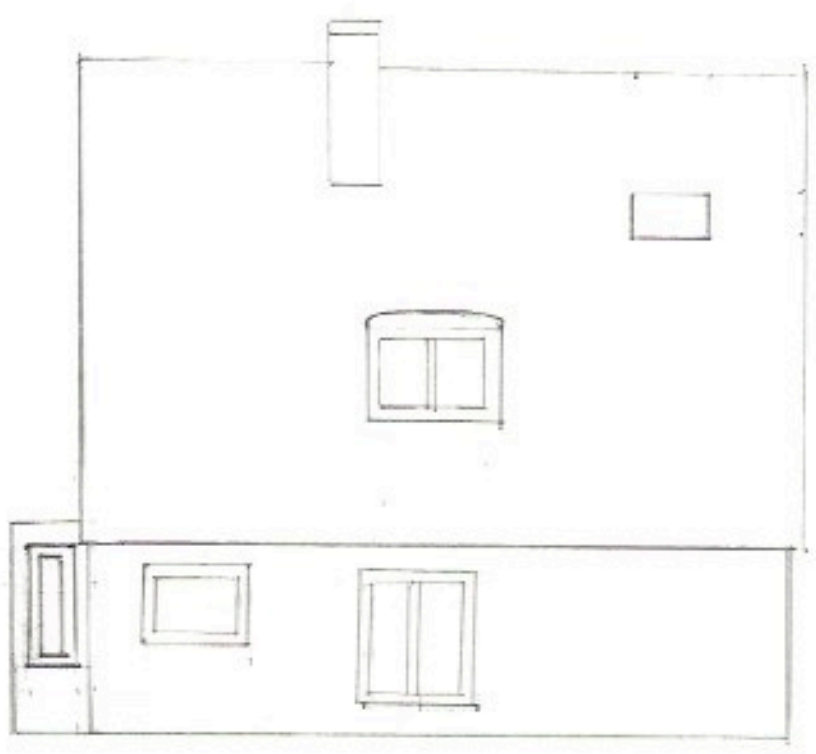

NORTH PROPOSED

WORKS

EXISTING BAY WINDOW TO BE EXTENDED TO 1METRE
ALSO TO EXTEND TO GROUND LEVEL, FLAT ROOF WITH
PARAPET
OUTSIDE WALLS TO BE RENDERED OFF WHITE.

PROPOSED ELEVATIONS

BOX BAY WINDOW EXT^N

140 PONTEFRACT ROAD,
ACKWORTH. WF7 7EE.

SCALE 100:1

ORIGINAL A3 - SCANNED IN
2x A4 HALVES.

20/11/23. P. BALCON. A.

EAST

WEST.