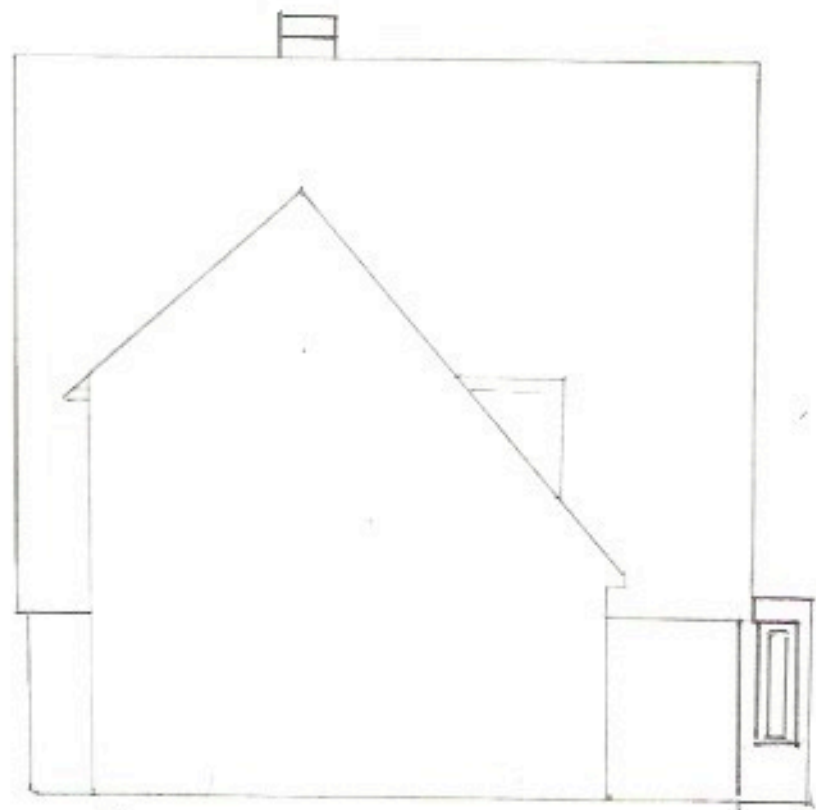

NORTH PROPOSED

WORKS

EXISTING BAY WINDOW TO BE EXTENDED TO 1METRE
ALSO TO EXTEND TO GROUND LEVEL, FLAT ROOF WITH
PARAPET
OUTSIDE WALLS TO BE RENDERED OFF WHITE.

PROPOSED ELEVATIONS

BOX BAY WINDOW EXT^N

140 PONTEFRACT ROAD,
ACKWORTH. WF7 7EE.

SCALE 100:1

ORIGINAL A3 - SCANNED IN
2x A4 HALVES.

20/11/23. P. BALCON. A.

EAST

WEST.