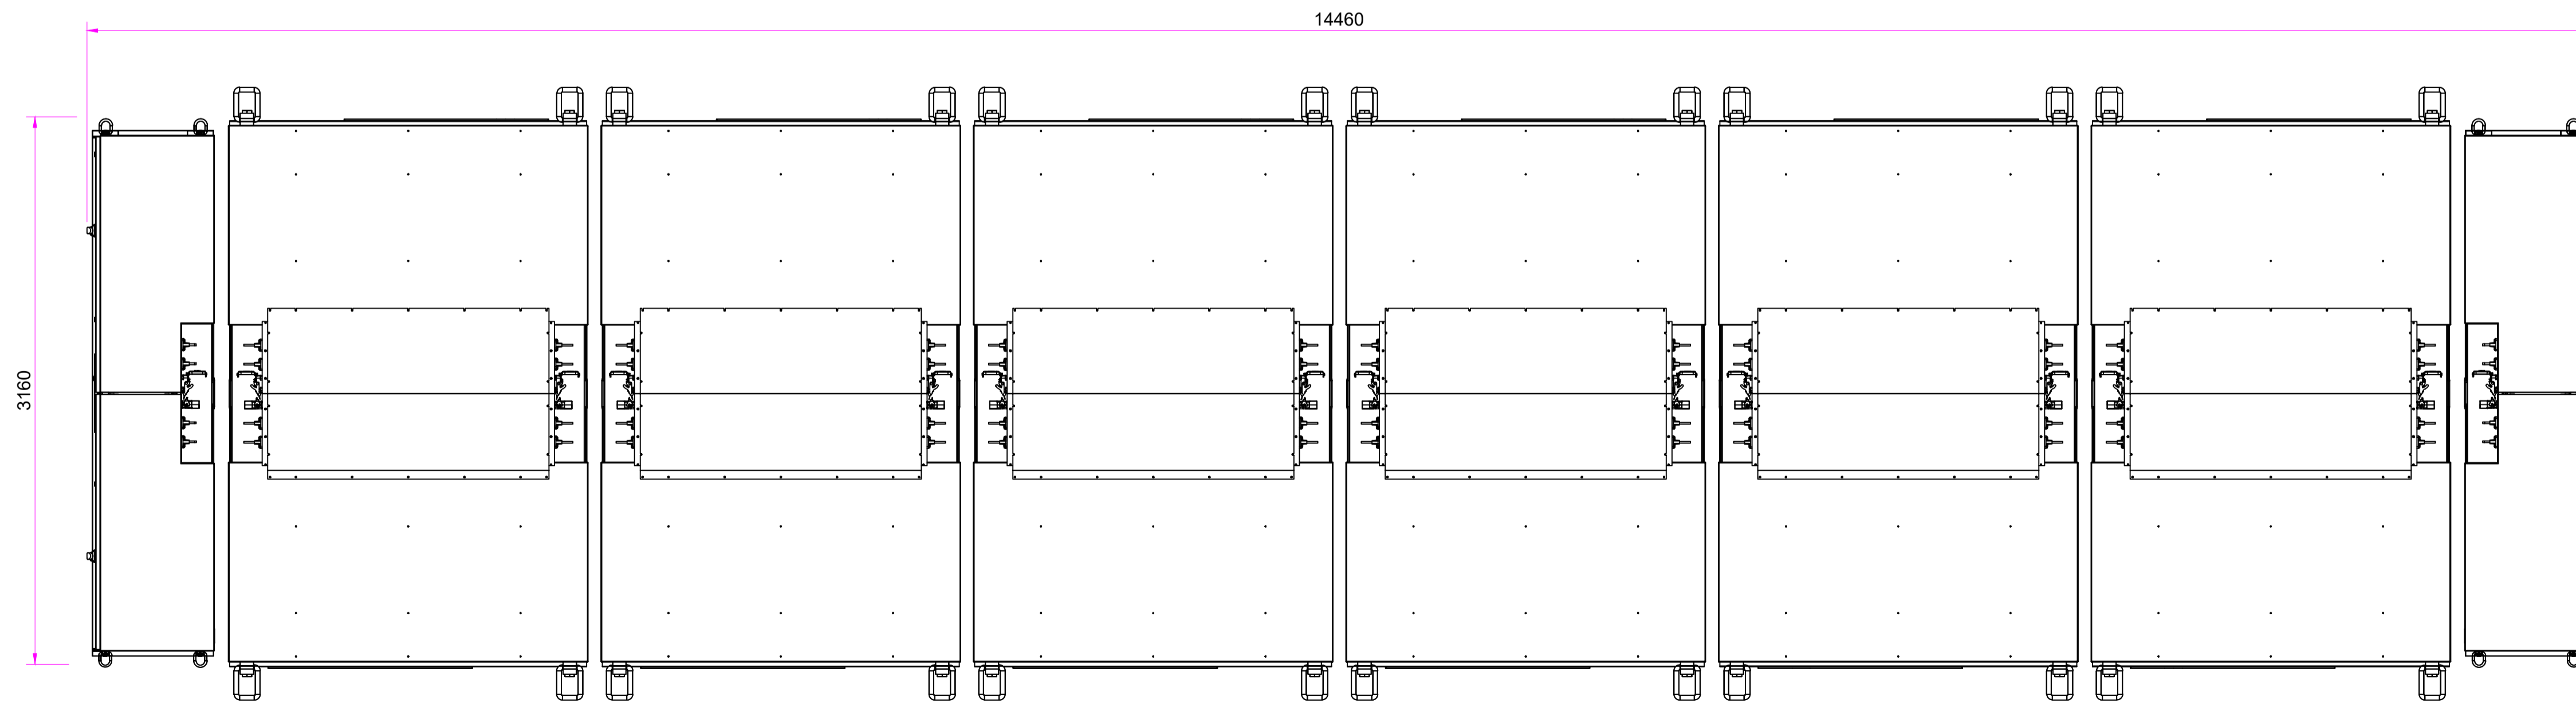

FRONT ELEVATION

SIDE ELEVATIONS

PLAN VIEW

A	Sheet template updated	21.03.23	SS	CH
-	First Issue	15.06.21	SS	
Rev	Description	Date	Checked	
Drawing No. BRE-EDFR-TCL-DRG-G004				
Project Bredbury BESS				
Title Battery Arrangement				
Scale	1:25 @A1	Drawn by	Checked	Date
		SS	CH	21.03.23