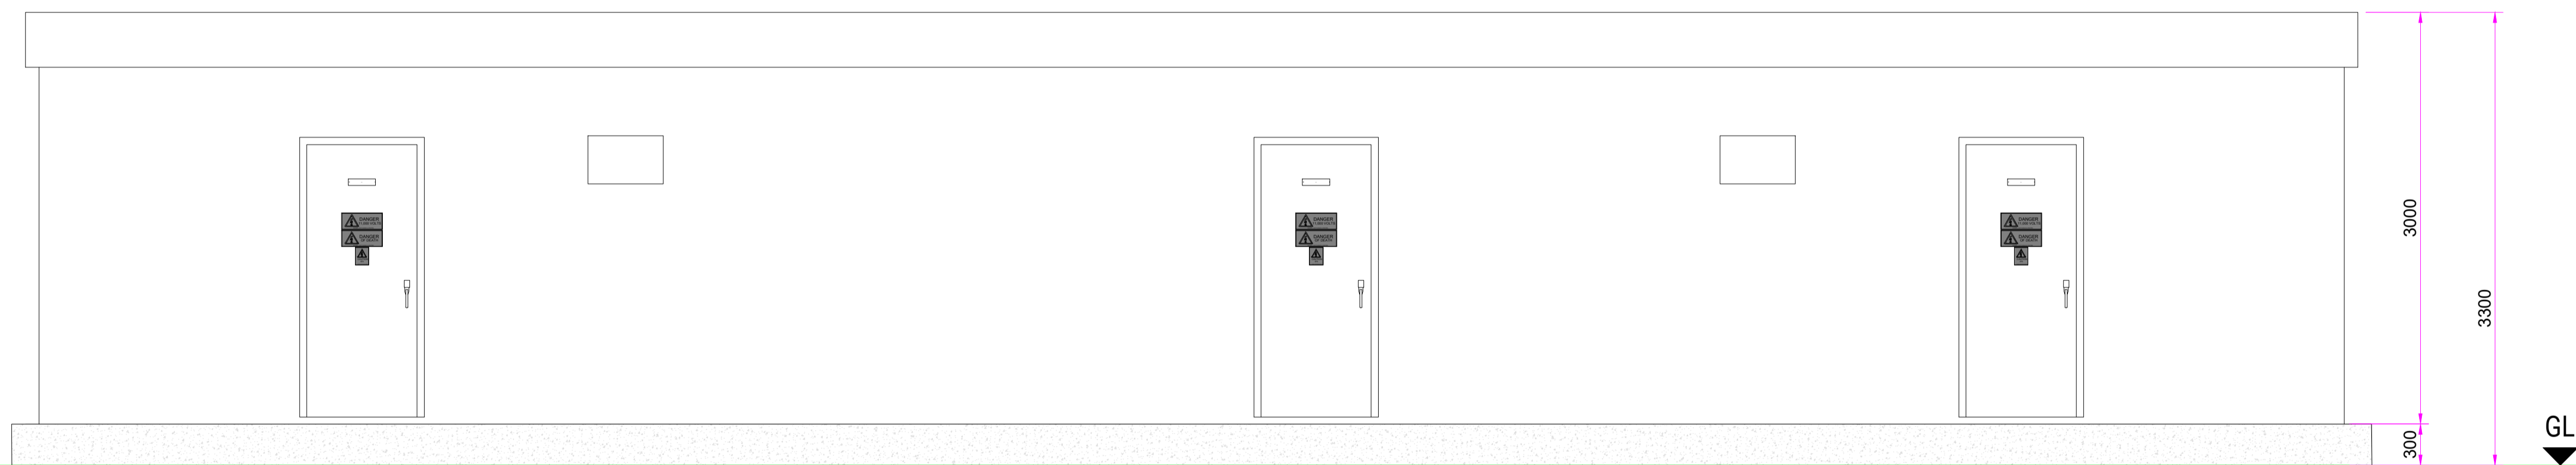

REAR ELEVATION

SIDE ELEVATION

FRONT ELEVATION

PLAN VIEW

-	First Issue	21.03.23	SS	CH
Rev	Description	Date	Checked	
Drawing No. BRE-EDFR-TCL-DRG-G007				
Project Bredbury BESS				
Title BESS 33kV Switch Room Arrangement				
Scale	1:30 @A1	Drawn by	Checked	Date
		SS	CH	21.03.23