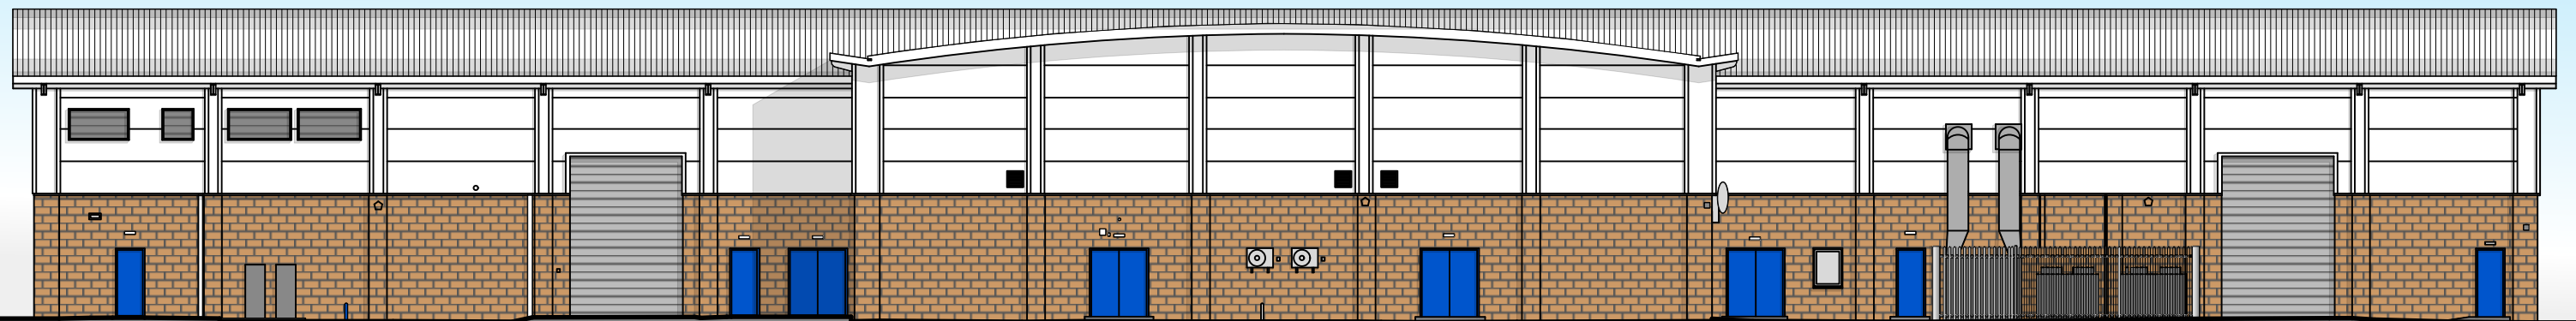

WEST [BACK] ELEVATION

Rev	Date	Description	Drawn

htcarchitects

client
Lidl GB Ltd

project
**Monks Cross,
York**

drawing title
**Existing Front / Back
Elevations**

date **November 2021**

status **Planning**

scale **1:200 @ A3**

drawn **BM** checked **LS**

job no. **2504** dwg no. **P200** Rev. /