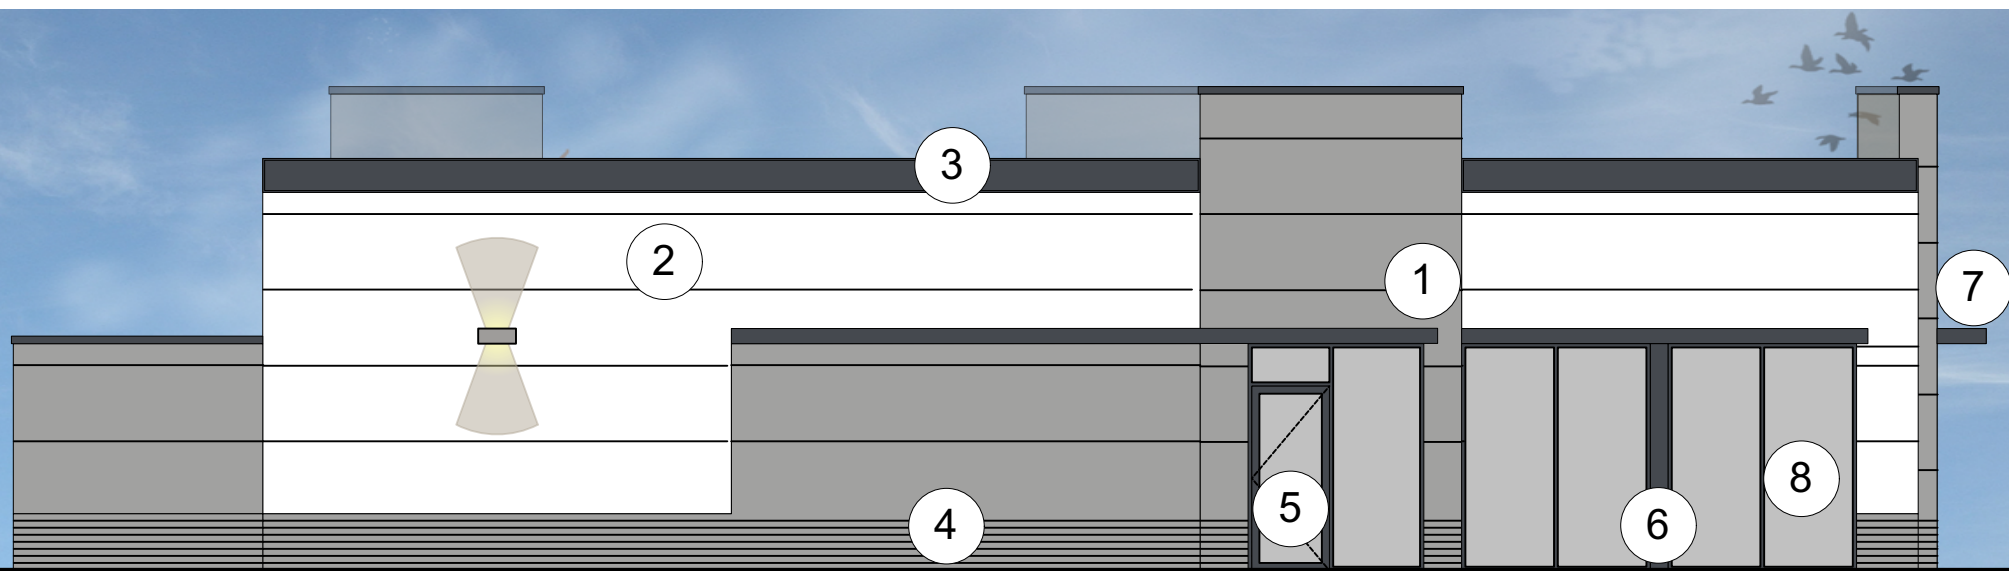

**MATERIALS KEY**

- (1) INSULATED METAL CLADDING PANELS - RAL 9006 GREY FINISH.
- (2) INSULATED METAL CLADDING PANELS - RAL 9010 WHITE FINISH.
- (3) ROOF PARAPET - METAL PANEL BOX WITH STAINLESS FRAME RAL 7024 GREY FINISH
- (4) BRICK PLINTH AND PANEL - 65MM IBSTOCK CALDREW GREY MULTI A5089A OR SIMILAR APPROVED. ALL BRICKS TO BE LAYED STRETCHER BOND
- (5) DOORS - POWDER-COATED RAL 7024 GREY FINISH
- (6) ALUMINIUM CORNER PANEL WITH POWDER-COATED RAL7024 GREY FINISH.
- (7) METAL SUN SCREEN CANOPY - ALUMINIUM POWDER-COATED SUN SCREEN WITH RAL7024 GREY FINISH.
- (8) WINDOWS - 32MM DOUBLE GLAZING TO BS6262 WITH POWDER-COATED RAL 7024 GREY FINISH.

NORTH ELEVATION

SOUTH ELEVATION

EAST ELEVATION

WEST ELEVATION