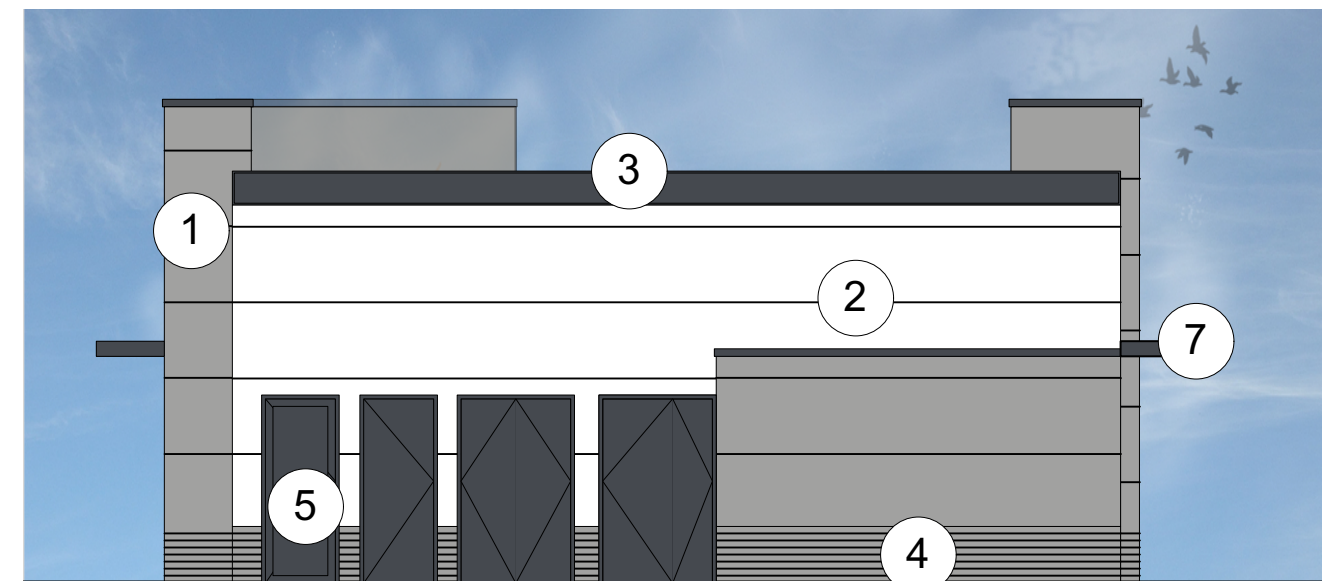

**MATERIALS KEY**

- (1) INSULATED METAL CLADDING PANELS - RAL 9006 GREY FINISH.
- (2) INSULATED METAL CLADDING PANELS - RAL 9010 WHITE FINISH.
- (3) ROOF PARAPET - METAL PANEL BOX WITH STAINLESS FRAME RAL 7024 GREY FINISH
- (4) BRICK PLINTH AND PANEL - 65MM IBSTOCK CALDREW GREY MULTI A5089A OR SIMILAR APPROVED. ALL BRICKS TO BE LAYED STRETCHER BOND
- (5) DOORS - POWDER-COATED RAL 7024 GREY FINISH
- (6) ALUMINIUM CORNER PANEL WITH POWDER-COATED RAL7024 GREY FINISH.
- (7) METAL SUN SCREEN CANOPY - ALUMINIUM POWDER-COATED SUN SCREEN WITH RAL7024 GREY FINISH.
- (8) WINDOWS - 32MM DOUBLE GLAZING TO BS6262 WITH POWDER-COATED RAL 7024 GREY FINISH.

NORTH ELEVATION

SOUTH ELEVATION

EAST ELEVATION

WEST ELEVATION