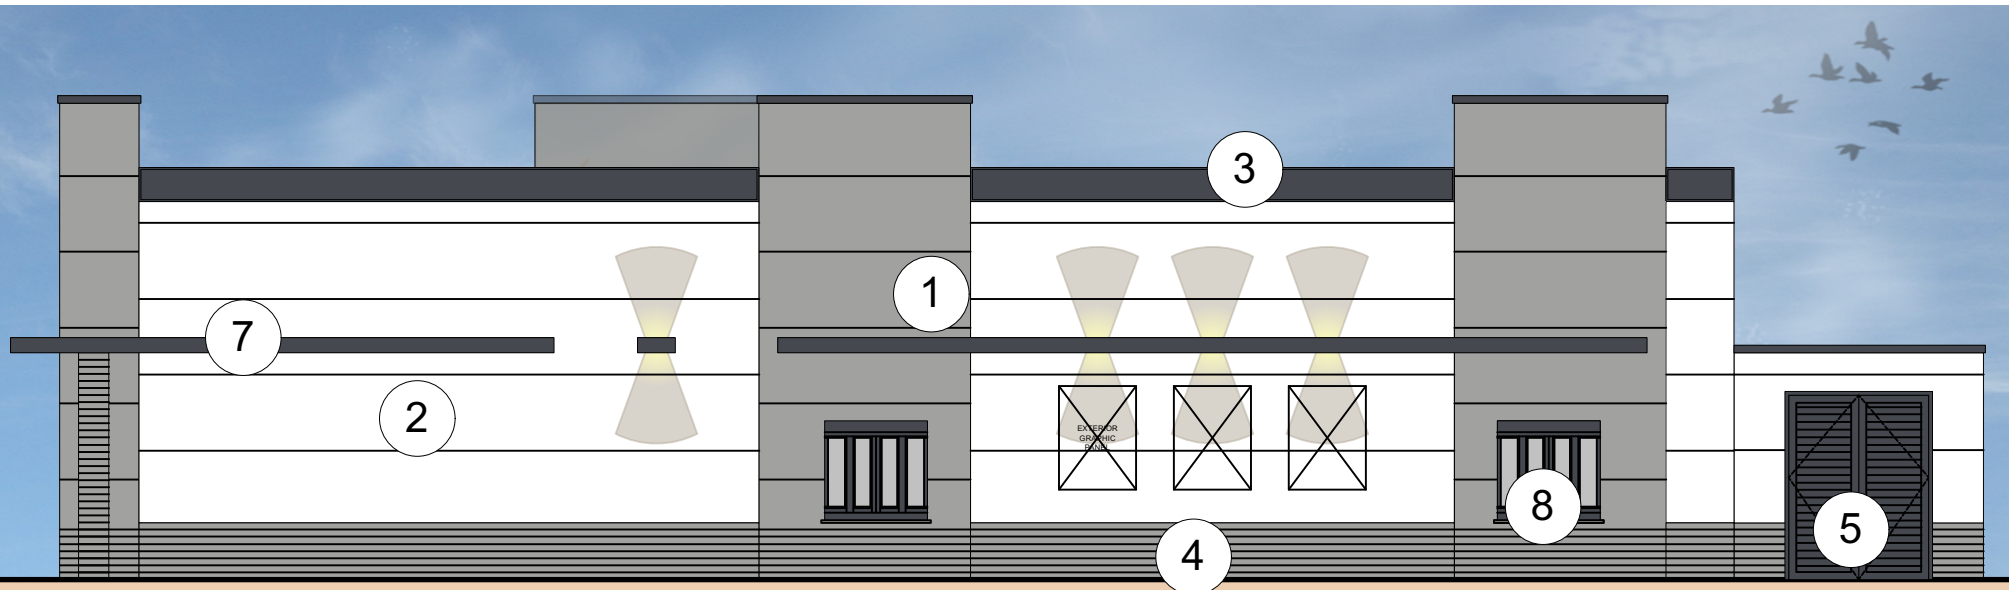

**MATERIALS KEY**

- (1) INSULATED METAL CLADDING PANELS - RAL 9006 GREY FINISH.
- (2) INSULATED METAL CLADDING PANELS - RAL 9010 WHITE FINISH.
- (3) ROOF PARAPET - METAL PANEL BOX WITH STAINLESS FRAME RAL 7024 GREY FINISH
- (4) BRICK PLINTH AND PANEL - 65MM IBSTOCK CALDREW GREY MULTI A5089A OR SIMILAR APPROVED. ALL BRICKS TO BE LAYED STRETCHER BOND
- (5) DOORS - POWDER-COATED RAL 7024 GREY FINISH
- (6) ALUMINIUM CORNER PANEL WITH POWDER-COATED RAL7024 GREY FINISH.
- (7) METAL SUN SCREEN CANOPY - ALUMINIUM POWDER-COATED SUN SCREEN WITH RAL7024 GREY FINISH.
- (8) WINDOWS - 32MM DOUBLE GLAZING TO BS6262 WITH POWDER-COATED RAL 7024 GREY FINISH.

NORTH ELEVATION

SOUTH ELEVATION

EAST ELEVATION

WEST ELEVATION