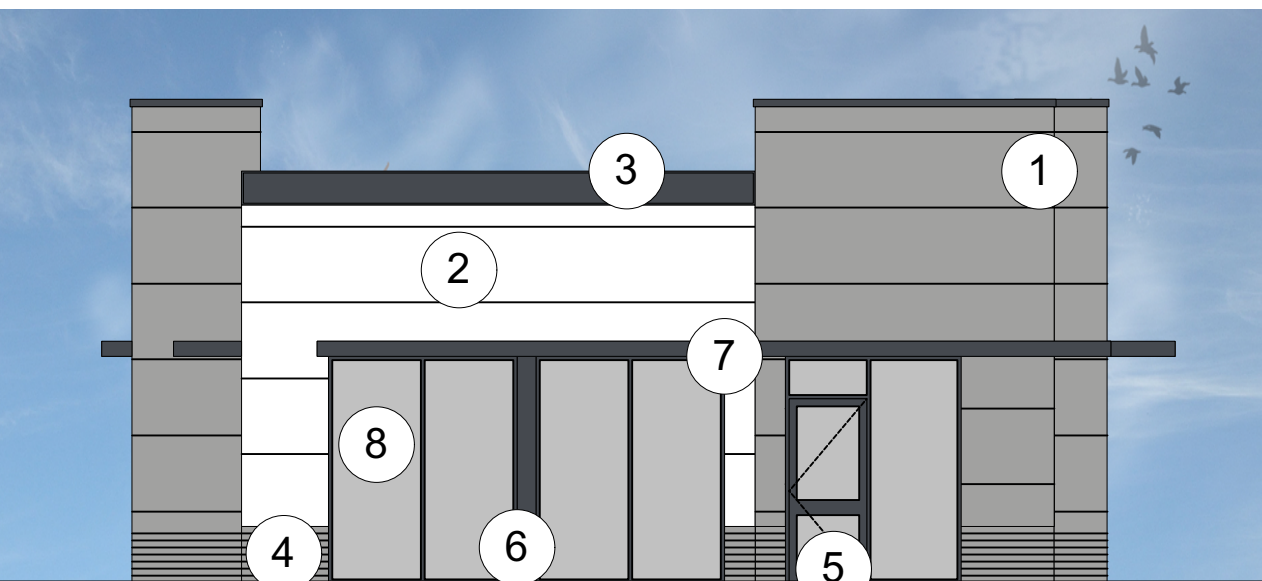

**MATERIALS KEY**

- (1) INSULATED METAL CLADDING PANELS - RAL 9006 GREY FINISH.
- (2) INSULATED METAL CLADDING PANELS - RAL 9010 WHITE FINISH.
- (3) ROOF PARAPET - METAL PANEL BOX WITH STAINLESS FRAME RAL 7024 GREY FINISH
- (4) BRICK PLINTH AND PANEL - 65MM IBSTOCK CALDREW GREY MULTI A5089A OR SIMILAR APPROVED. ALL BRICKS TO BE LAYED STRETCHER BOND
- (5) DOORS - POWDER-COATED RAL 7024 GREY FINISH
- (6) ALUMINIUM CORNER PANEL WITH POWDER-COATED RAL7024 GREY FINISH.
- (7) METAL SUN SCREEN CANOPY - ALUMINIUM POWDER-COATED SUN SCREEN WITH RAL7024 GREY FINISH.
- (8) WINDOWS - 32MM DOUBLE GLAZING TO BS6262 WITH POWDER-COATED RAL 7024 GREY FINISH.

NORTH ELEVATION

SOUTH ELEVATION

EAST ELEVATION

WEST ELEVATION