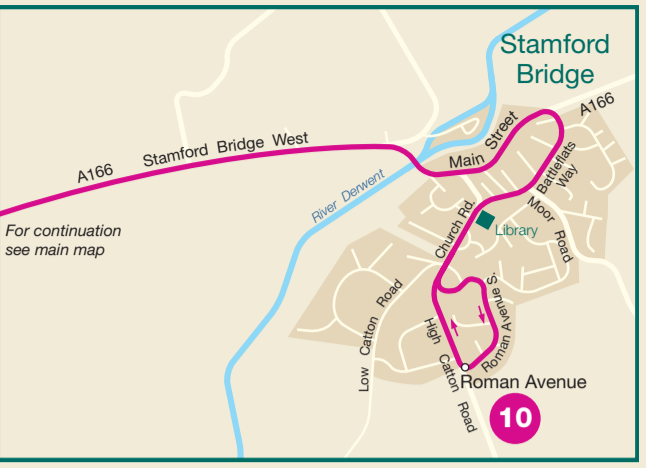

23-329-002.02 TRAVEL PLAN

APPENDIX TP6

York Network Map

First York

Find your bus route

Service 1	
Service 2	
Service 3	
Service 4	
Service 5 5A	
Service 6	
Service 7	
Service 8	
Service 9	
Service 10 10A	
Early morning journeys only	
Service 11	
Evening journeys only	
Service 12	
Service 59	
Service HSB	
University Services	
Service 66	
Service 67	
Service 67 (Mon to Fri)	
Service 66x	
Service UB1	
Free Campus Shuttle	
Service UB2	
Free Campus Shuttle	
Free Travel Zone	
Only valid on UB1, UB2, 66, 67 and N66x	
Terminus point	
Bus runs in the direction of arrow	
Pedestrian roads	

66 67
ub1 calls

Campus East Interchange
to York Sport Village

Campus East Interchange
to City Centre and
Student Union

6 CB1 UB1