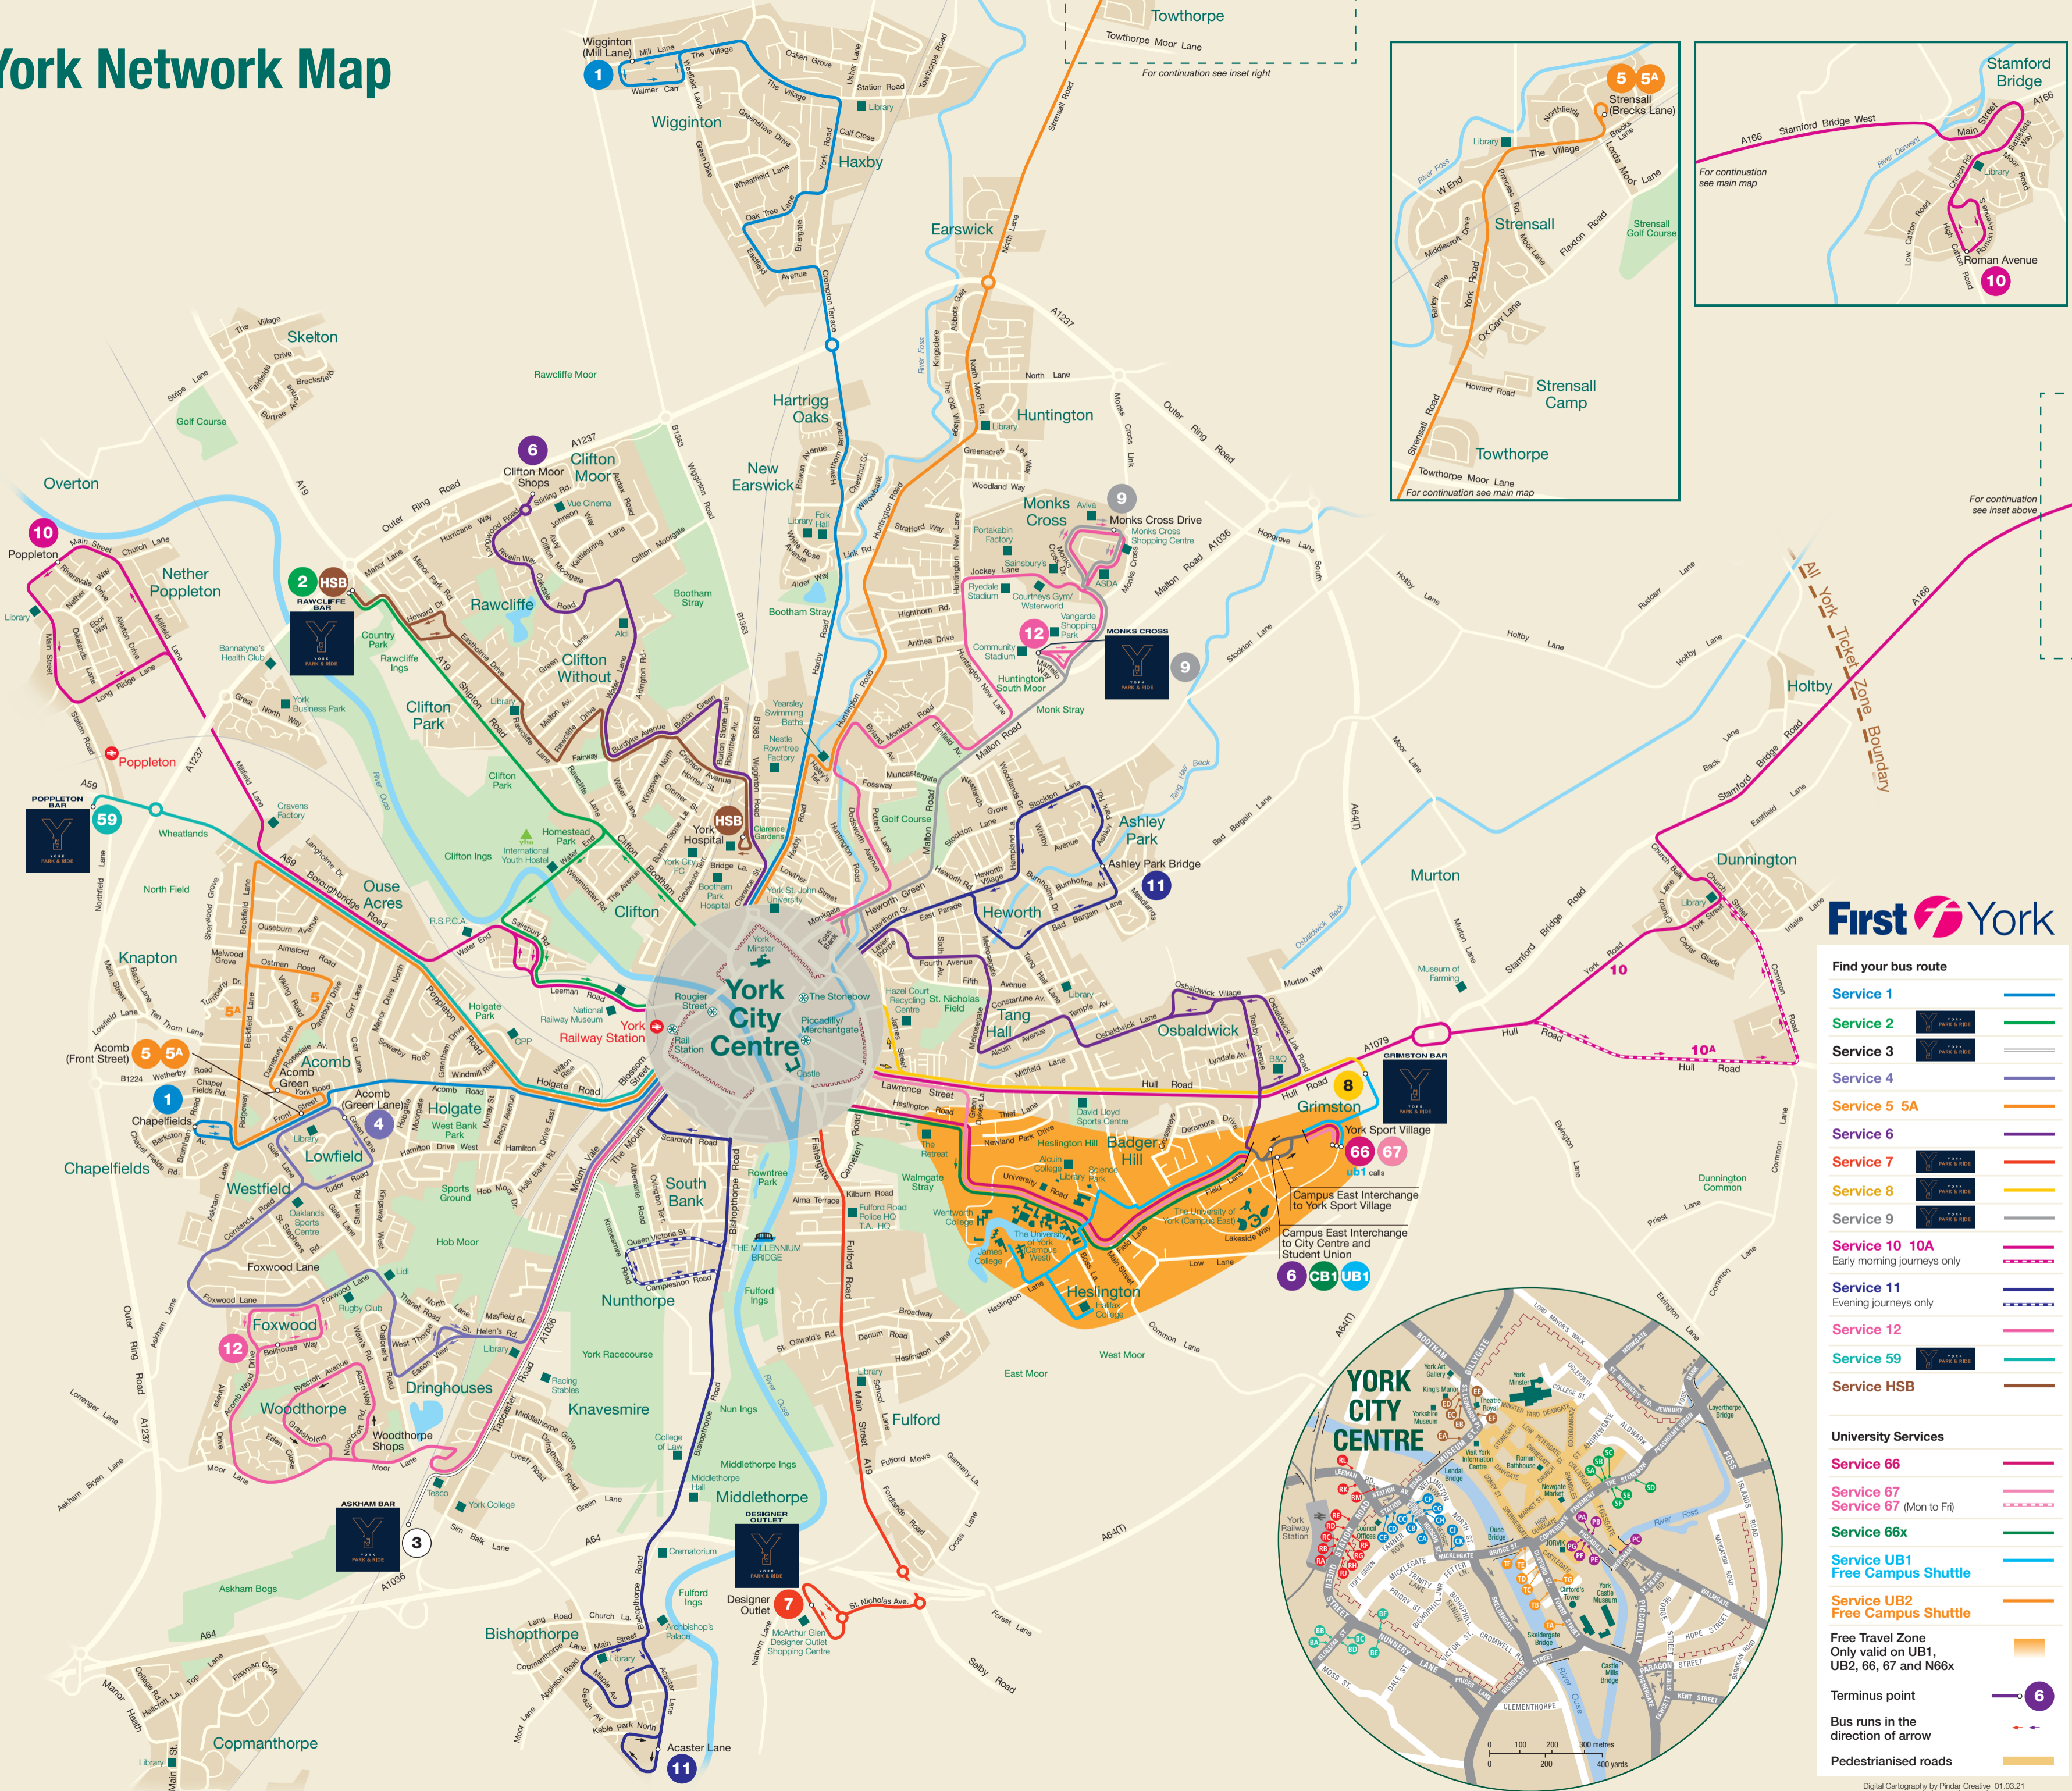

23-329-002.02 TRAVEL PLAN

APPENDIX TP6

York Network Map

First York

Find your bus route

Service 1	
Service 2	
Service 3	
Service 4	
Service 5 5A	
Service 6	
Service 7	
Service 8	
Service 9	
Service 10 10A	
Early morning journeys only	
Service 11	
Evening journeys only	
Service 12	
Service 59	
Service HSB	
University Services	
Service 66	
Service 67	
Service 67 (Mon to Fri)	
Service 66x	
Service UB1	
Free Campus Shuttle	
Service UB2	
Free Campus Shuttle	
Free Travel Zone	
Only valid on UB1, UB2, 66, 67 and N66x	
Terminus point	
Bus runs in the direction of arrow	
Pedestrian roads	

66 67
ub1 calls

Campus East Interchange
to York Sport Village

Campus East Interchange
to City Centre and
Student Union

6 CB1 UB1