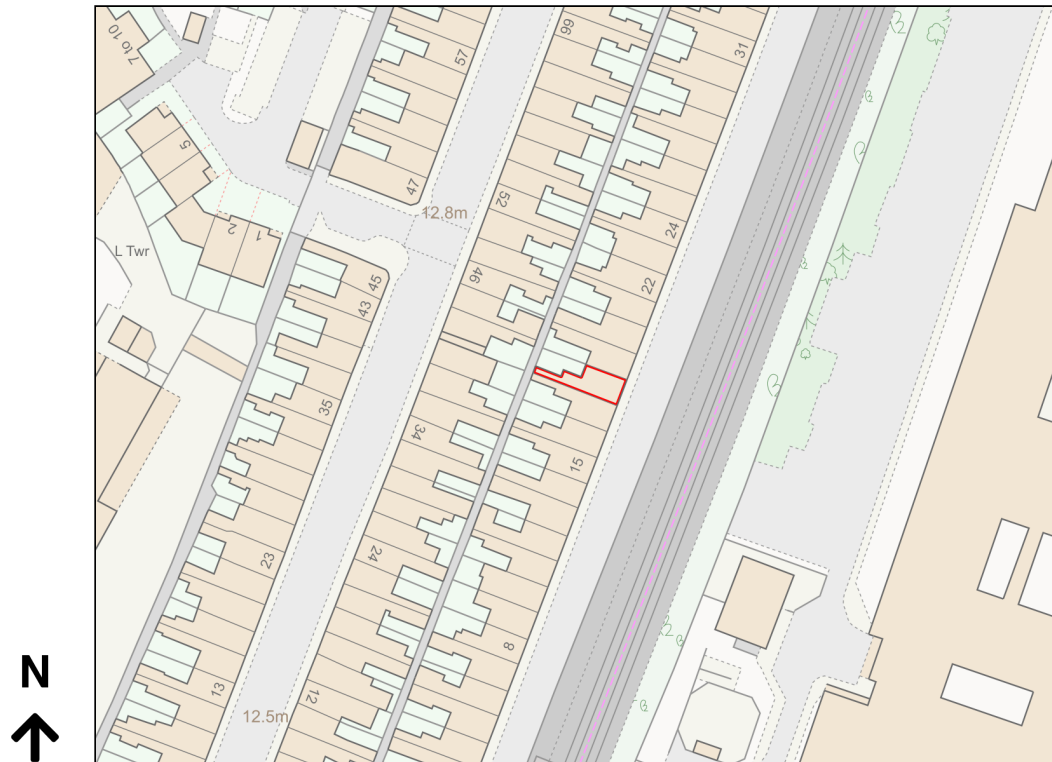

Location Plan

Site Address: 18, Scarborough Terrace, York, YO30 7AW

Date Produced: 29-Nov-2023

Scale: 1:1250 @A4

Planning Portal Reference: PP-12632620v1