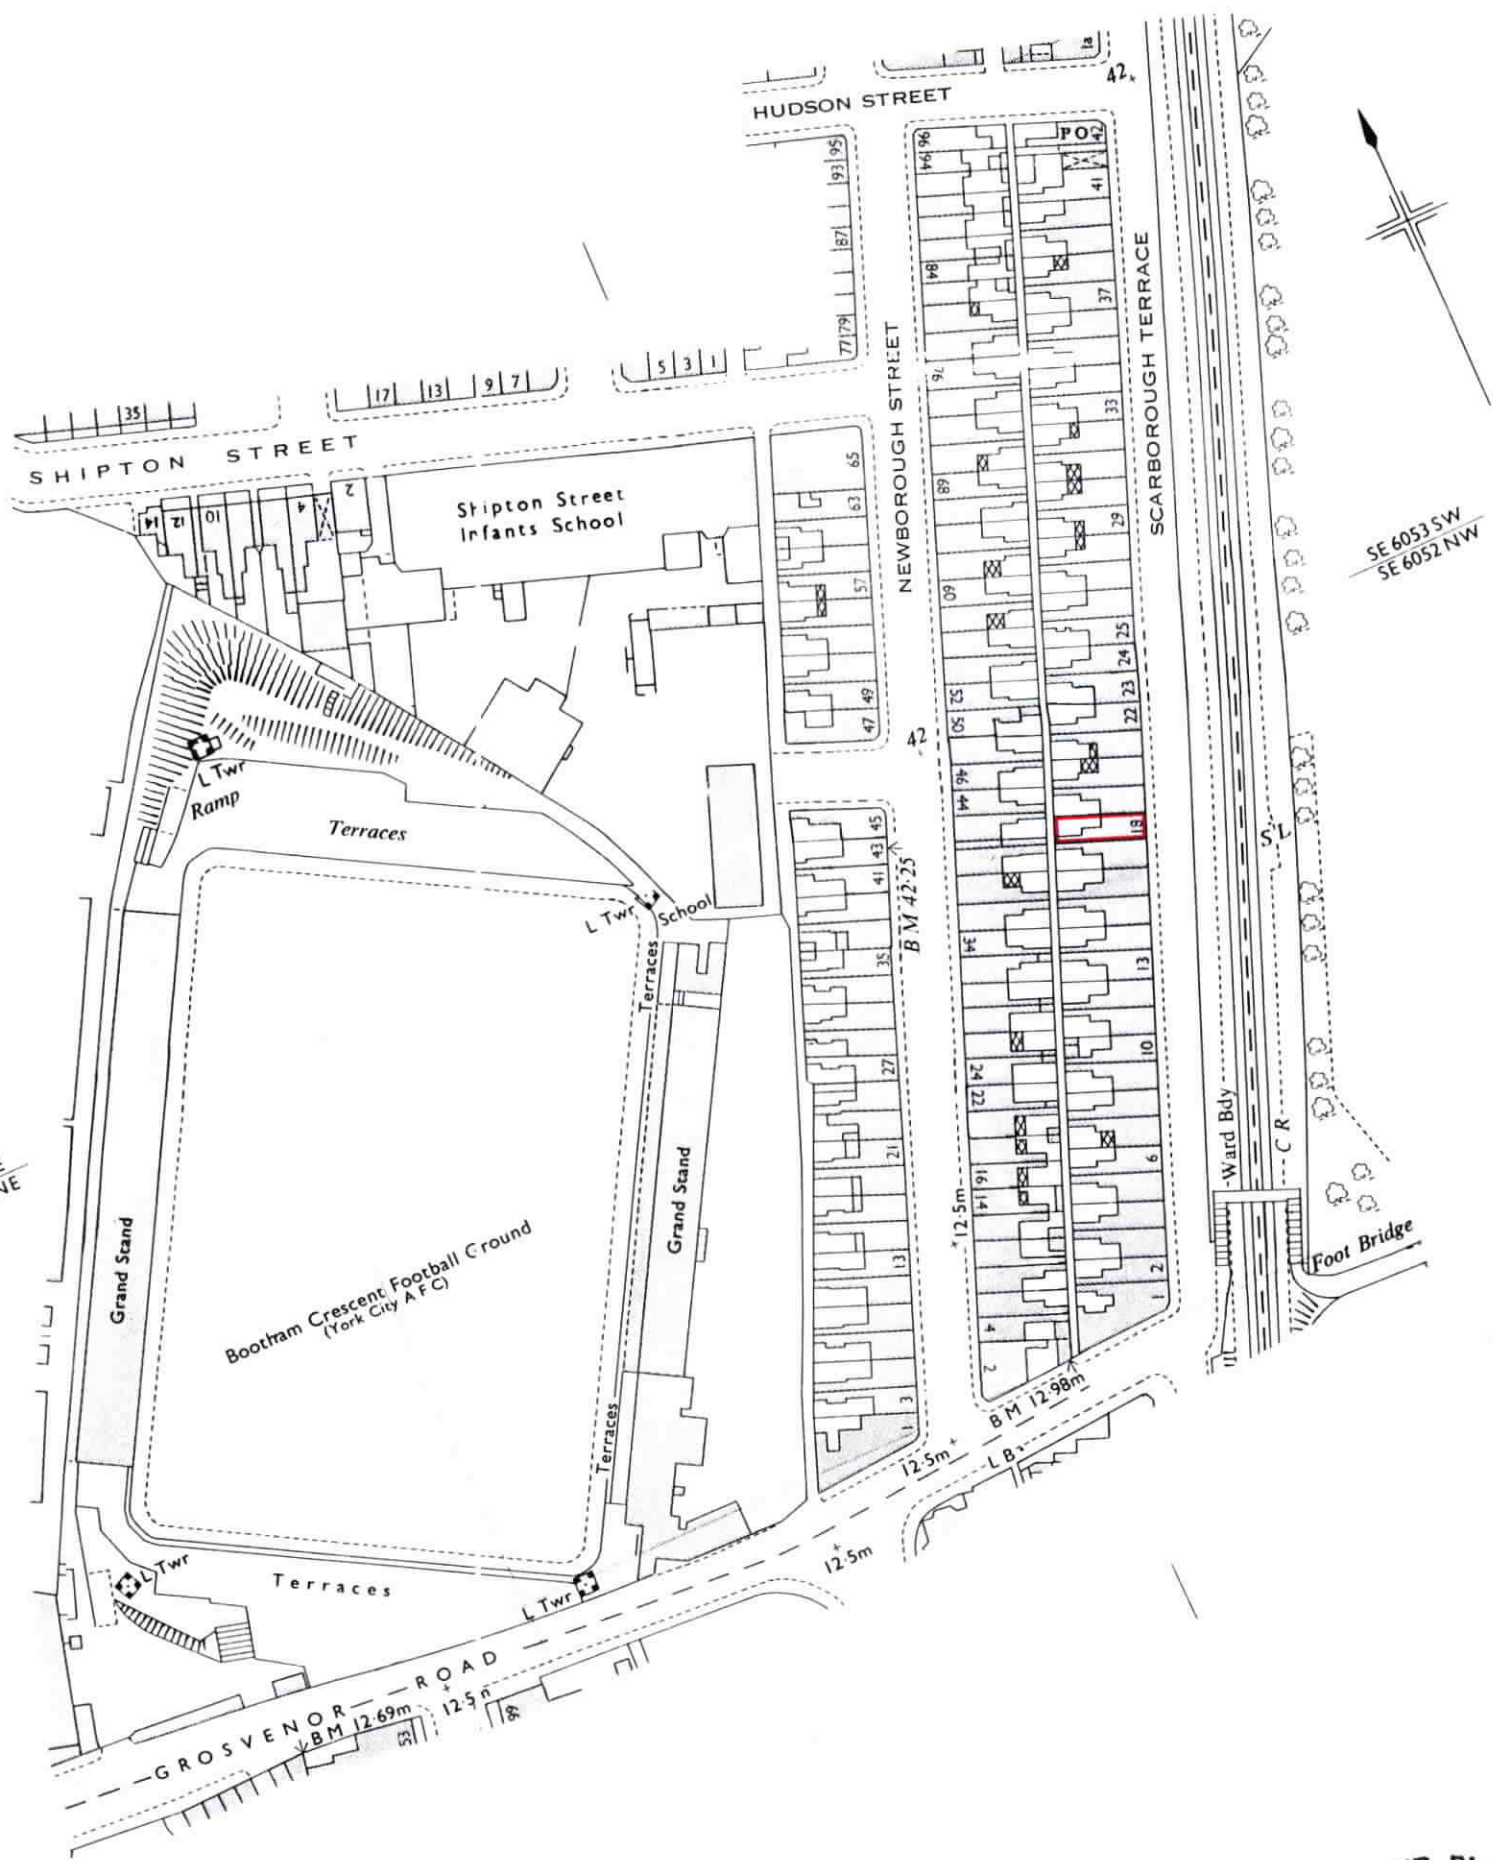

H.M. LAND REGISTRY		TITLE NUMBER	
		NYK 122341	
ORDNANCE SURVEY PLAN REFERENCE	SE 5952	SECTION K	Scale 1/1250
COUNTY NORTH YORKSHIRE	DISTRICT YORK	© Crown copyright 1977	

This is a copy of the title plan on 6 DEC 2023 at 14:49:22. This copy does not take account of any application made after that time even if still pending in HM Land Registry when this copy was issued.

This copy is not an 'Official Copy' of the title plan. An official copy of the title plan is admissible in evidence in a court to the same extent as the original. A person is entitled to be indemnified by the registrar if he or she suffers loss by reason of a mistake in an official copy. If you want to obtain an official copy, the HM Land Registry web site explains how to do this.

HM Land Registry endeavours to maintain high quality and scale accuracy of title plan images. The quality and accuracy of any print will depend on your printer, your computer and its print settings. This title plan shows the general position, not the exact line, of the boundaries. It may be subject to distortions in scale. Measurements scaled from this plan may not match measurements between the same points on the ground.