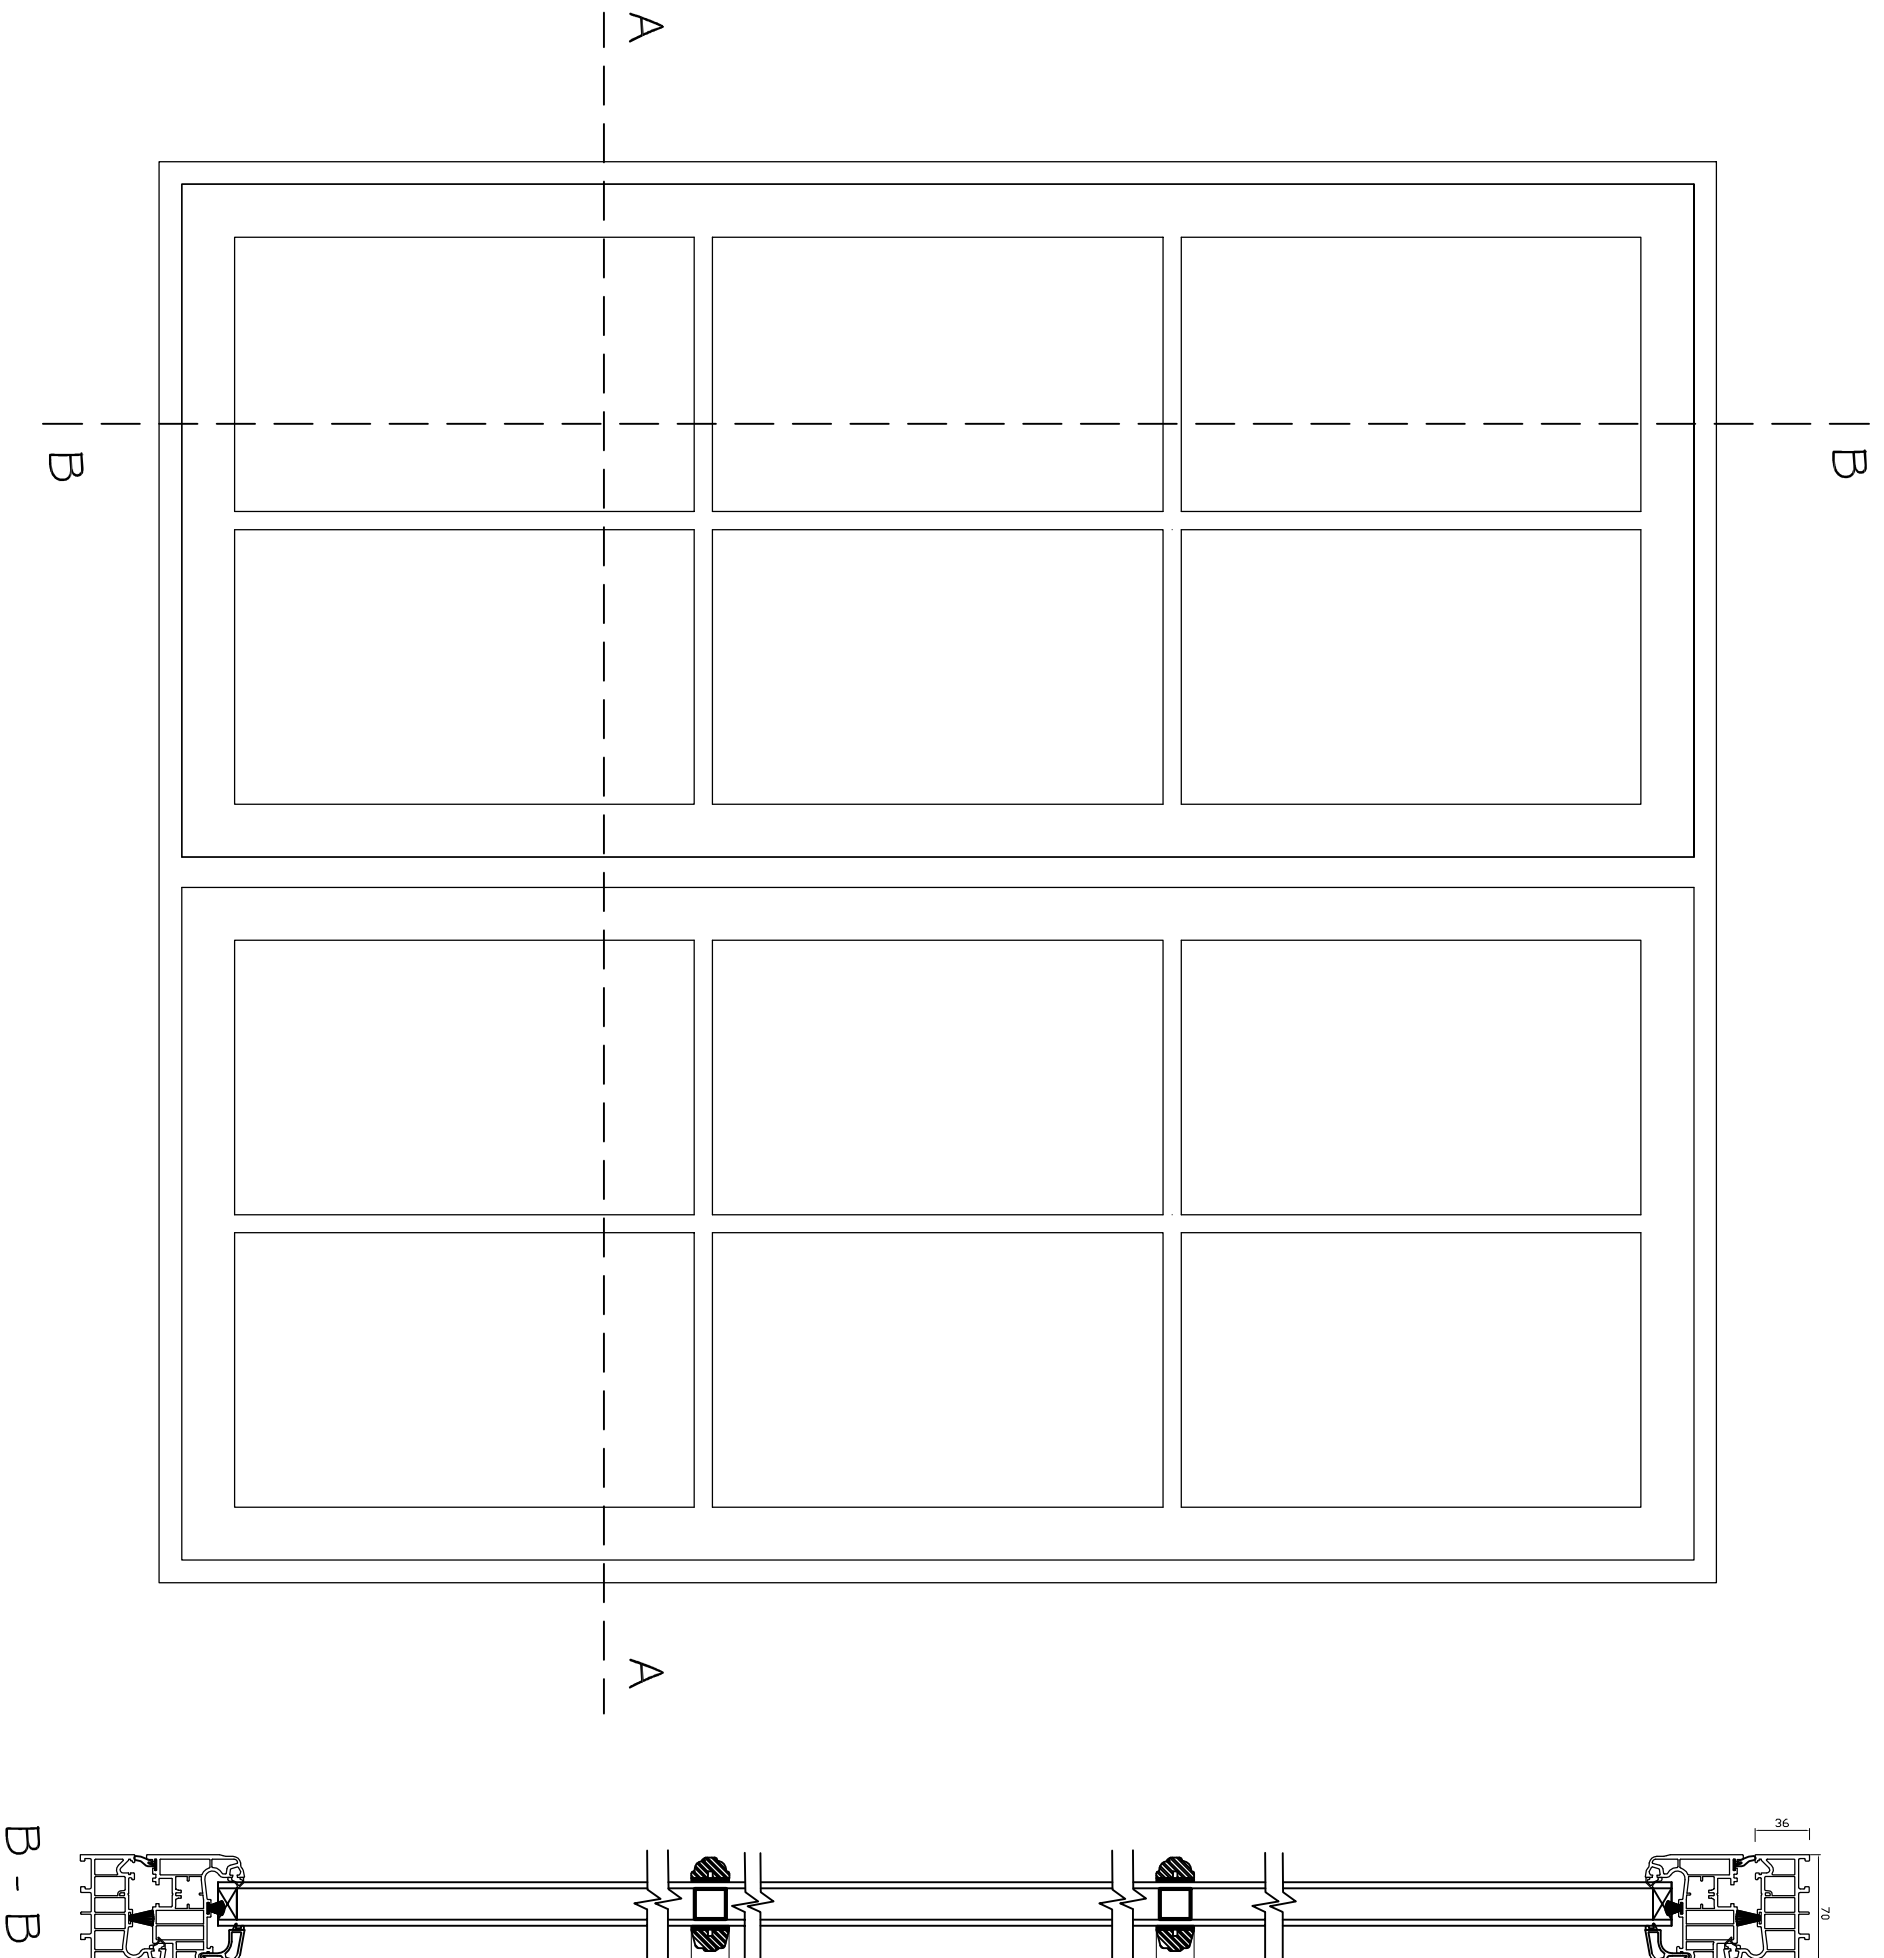

CLIENT:
 Miss D Roberts

ADDRESS:
 2 Mayston Cottages, 41 Lower Road,
 CHORLEWOOD, WD351LQ

CONTACT:
 Miss D Roberts

SITE:
 2 Mayston Cottages
 41 Lower Road, CHORLEWOOD,
 WD351LQ

SCHEME:
 Proposed Replacement Windows
 and Doors

DRAWING TITLE:
 Proposed Windows
 Sections

DATE: August 2023
DRAWN: david henrious

SCALE: 1:5
REV:

DRAWING No:

P/23/162/004

A - A

TYPICAL CASEMENT SECTIONS

Windows
 Heritage Residence R7 Casement Window
 70mm wide outer Residence R7/Frame
 Mitred Internal R004, Decorative Ovalo beads
 28mm Double Glazed Units
 White Grained Finish