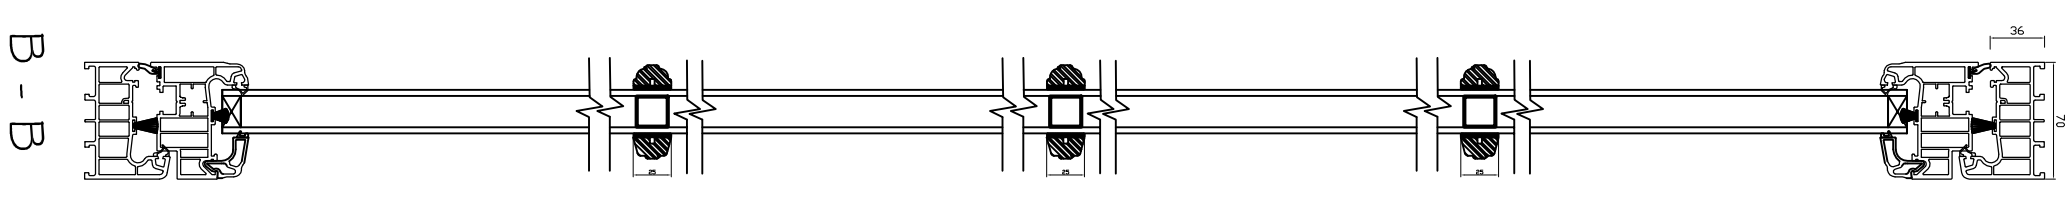

**SCHEME:**  
 Proposed Replacement Windows  
 and Doors

**DRAWING TITLE:**  
 Proposed Windows and  
 Door Frame Sections

**DATE:** August 2023  
**DRAWN:** david henrius

**SCALE:** 1:5  
**REV:**

**DRAWING No:**

**P/23/162/005**

TYPICAL CASEMENT SECTIONS

- Windows
- Heritage Residence R7 Casement Window
- 70mm wide outer Residence R7 frame
- Mitred internal R004, Decorative Ovolo beads
- 28mm Double Glazed Units
- White Grained Finish