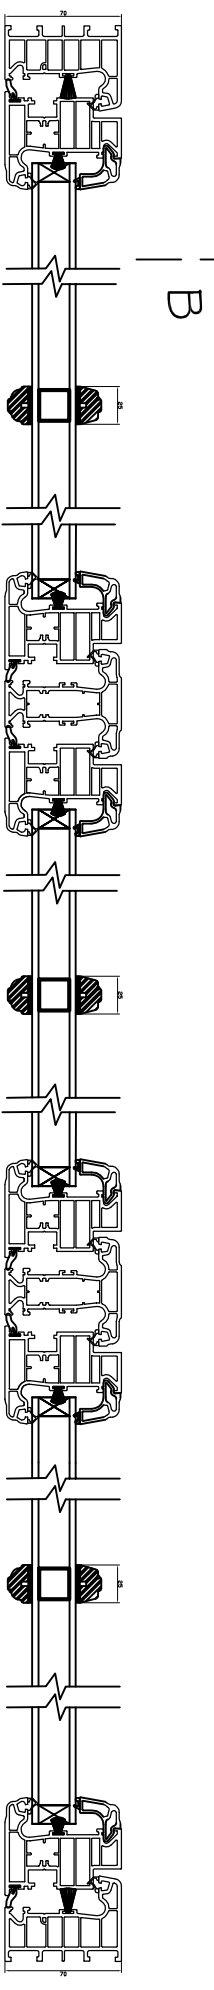

**CLIENT:**  
 Miss D Roberts  
**ADDRESS:**  
 2 Mayston Cottages, 41 Lower Road,  
 CHORLEWOOD, WD351LQ  
**CONTACT:**  
 Miss D Roberts

**SITE:**  
 2 Mayston Cottages  
 41 Lower Road, CHORLEWOOD,  
 WD351LQ

**SCHEME:**  
 Proposed Replacement Windows  
 and Doors

**DRAWING TITLE:**  
 Proposed Windows and  
 Door Frame Sections

**DATE:** August 2023  
**DRAWN:** david henrius

**SCALE:** 1:5  
**REV:**

**DRAWING No:**

**P/23/162/005**

TYPICAL CASEMENT SECTIONS

- Windows
- Heritage Residence R7 Casement Window
- 70mm wide outer Residence R7 frame
- Mitred internal R004, Decorative Ovolo beads
- 28mm Double Glazed Units
- White Grained Finish