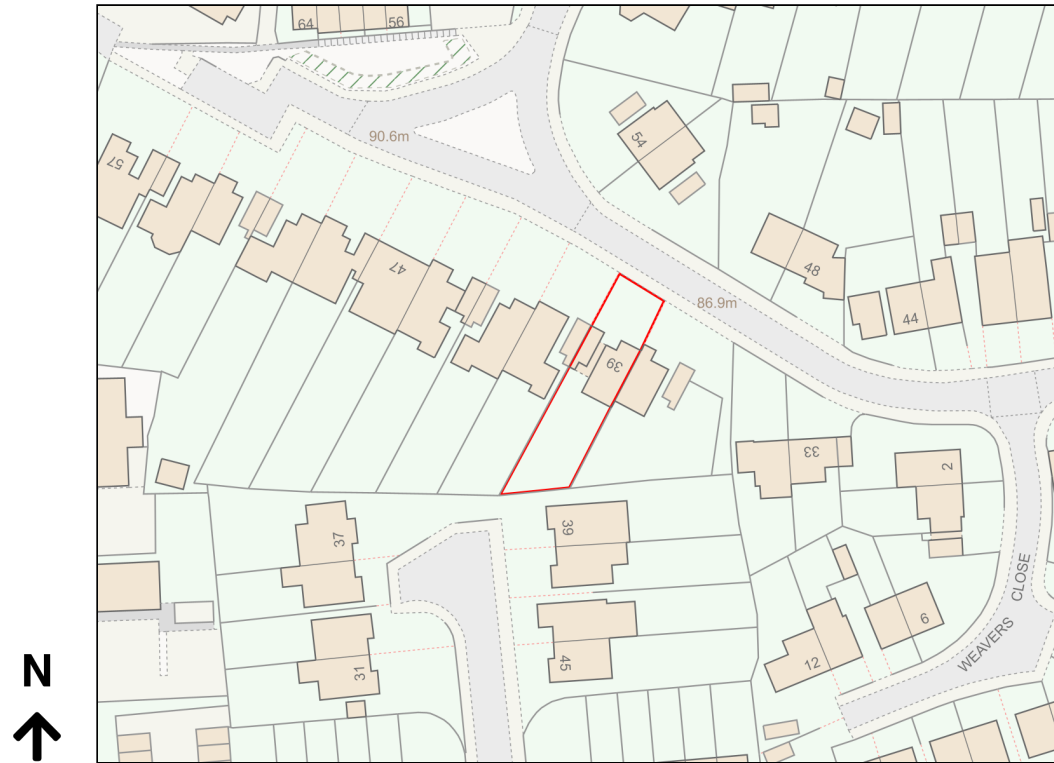

Location Plan

Site Address: 39, Chantry Way, Billericay, CM11 2AP

Date Produced: 08-Dec-2023

Scale: 1:1250 @A4

Planning Portal Reference: PP-12658467v1